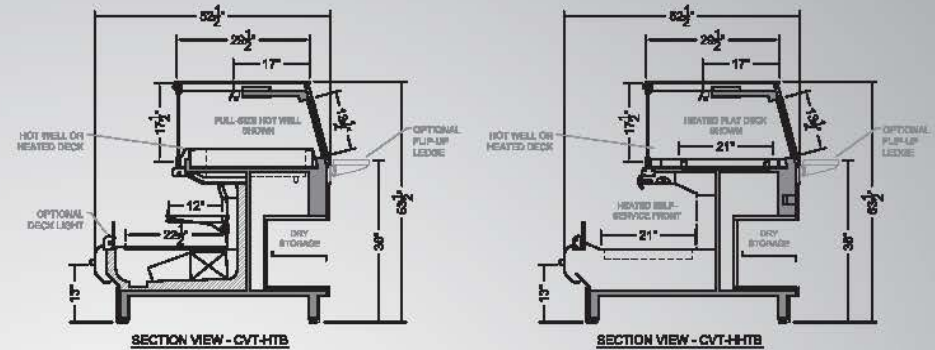

Standard Features:

Architecture:

- Heated service dome with refrigerated self-service base
- All welded rigid frame
- NSF leveler legs
- CFC-free foam injected seamless basin

Mechanical:

- Duplex convenience outlet - 20 amp
- Refrigerated Self-Service Base:
 - High efficiency dual refrigeration systems w/copper tube coils
 - Energy efficient fans
 - 1 1/2" drains w/traps
 - Thermometer
 - Ready for remote refrigeration system with:
 - Expansion valves - specify refrigerant
 - Temperature sensors - specify
 - liquid line hand valve

Heated:

- Heated flat display deck for service dome
- Dry operation

Interior:

- Stainless steel interior
- Heated Service Dome:
 - Canopy lighting with heat
- Refrigerated Self-Service Base:
 - Metal T-5 lighted shelves - consult drawings
- Open dry rear storage w/black interior

Options:

- Endpanels:
 - Glass view, shared or solid end panels
 - Mirror polish or brushed stainless steel end panel interior
- Heated self-service base
 - Stainless steel interior
 - Canopy lighting
- Full-size 2" deep, heated wells
- Consult factory on alternative case controls
- Thermostat w/defrost control & suction line solenoid
- Single point connection load center - consult factory
- GFCI duplex outlets, CATV communication port, or other
- LED lighting - specify location(s)
- Interior stainless steel finish
- Front deck light - self service only
- Exterior stainless steel, premium color, or laminate finish
- French door style hinged front glass
- Anti-reflective glass - specify front lift and/or case top
- Cart bumper - specify size
- Flip up rear work ledges (poly or stainless steel)
- Stainless steel scale stand with ISO outlet
- Doors for open dry rear storage compartment
- Miters, alternative heights/lengths/options - consult factory