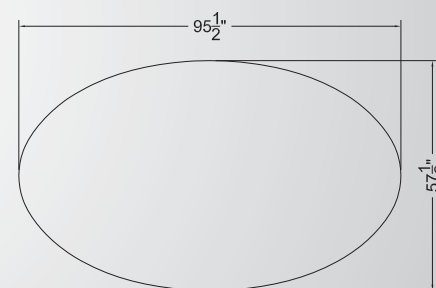

The MDI-E is the original elliptical island that changed the paradigm in regards to island shape and design. It was inspired by organic shapes and the mathematical formula for natural beauty, the golden mean. The MDI-E has various configurations, with shelves or risers, and can be further customized to meet most any merchandising need, such as a beverage center stage, hot soup station, condiment bar, medium temperature foods or even hot foods for a meal solutions center. For deli island applications the E-island is provided with a base and two upper adjustable shelves.

Standard Features:

Architecture:

- All welded rigid frame
- CFC-free foam injected seamless basin
- NSF leveler legs

Mechanical:

- High efficiency refrigeration system w/copper tube coils
- Energy efficient fans
- 1 1/2" drains w/traps
- Center plenum air discharge
- Thermometer
- Ready for remote refrigeration system with:
  - Expansion valve - specify refrigerant
  - Temperature sensor - specify
  - Liquid line hand valve

Interior:

- Black interior
- Removable base display deck with product stop
- Curved glass canopy (no light required)
- One side of the island features a two step curved riser w/9" shelf above - the other side of the island is equipped with a three step curved riser

Exterior:

- Standard color finish
- Tempered glass or acrylic air dam

Options: