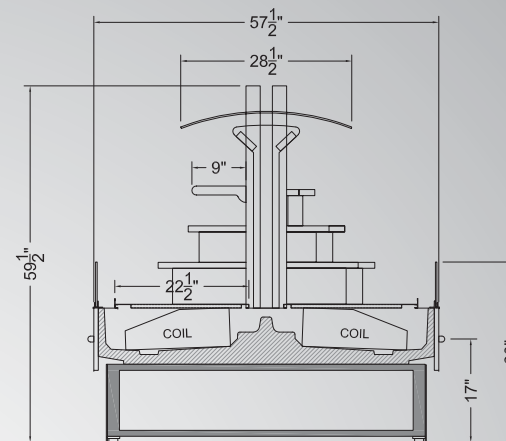

The MDI-E is the original elliptical island that changed the paradigm in regards to island shape and design. It was inspired by organic shapes and the mathematical formula for natural beauty, the golden mean. The MDI-E has various configurations, with shelves or risers, and can be further customized to meet most any merchandising need, such as a beverage center stage, hot soup station, condiment bar, medium temperature foods or even hot foods for a meal solutions center. For deli island applications the E-island is provided with a base and two upper adjustable shelves.

SECTION VIEW - MDI-E

Standard Features:

Architecture:

- All welded rigid frame
- CFC-free foam injected seamless basin
- NSF leveler legs

Mechanical:

- High efficiency refrigeration system w/copper tube coils
- Energy efficient fans
- 1 1/2" drains w/traps
- Center plenum air discharge
- Thermometer
- Ready for remote refrigeration system with:
 - Expansion valve - specify refrigerant
 - Temperature sensor - specify
 - Liquid line hand valve

Interior:

- Black interior
- Removable base display deck with product stop
- Curved glass canopy (no light required)
- One side of the island features a two step curved riser w/9" shelf above - the other side of the island is equipped with a three step curved riser