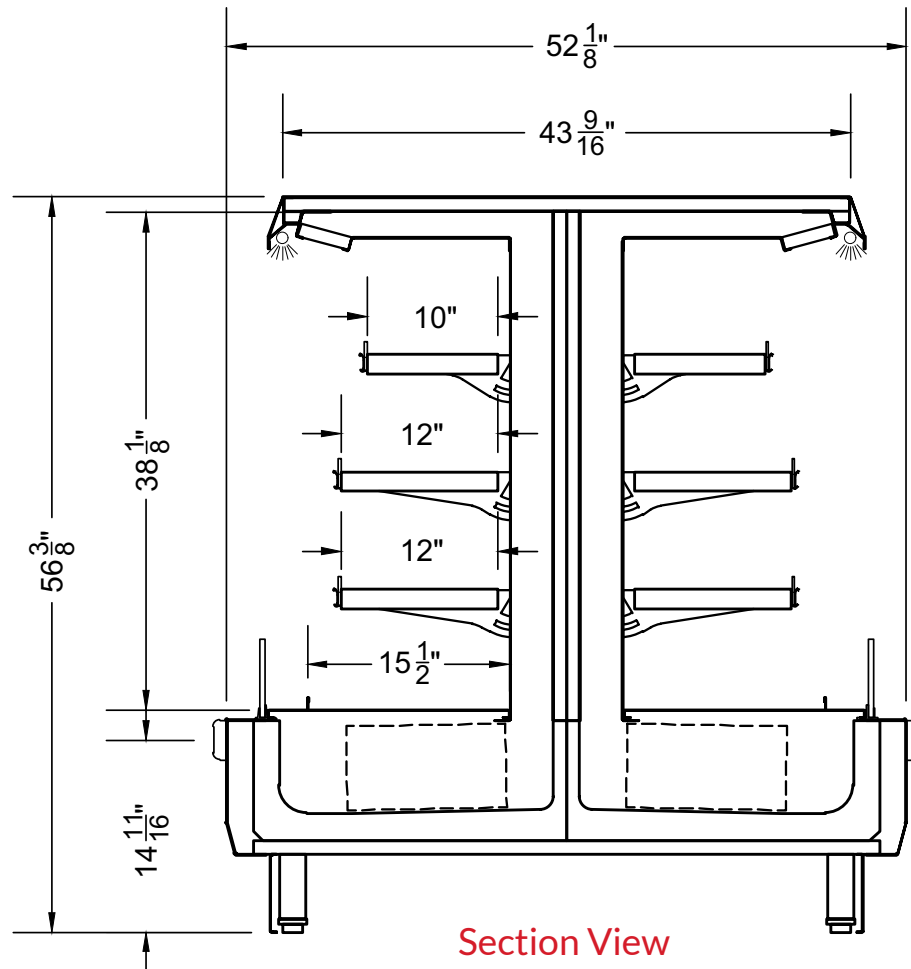

CATEGORIES

PRODUCT FEATURES

Remote

Low Energy Fan

LED Lighting

AVAILABLE LENGTHS

L: 9.0, 13.0, 17.0

MODEL SHOWN

09.0-EVO-04N-R

For available configurations, contact your Southern CaseArts representative.