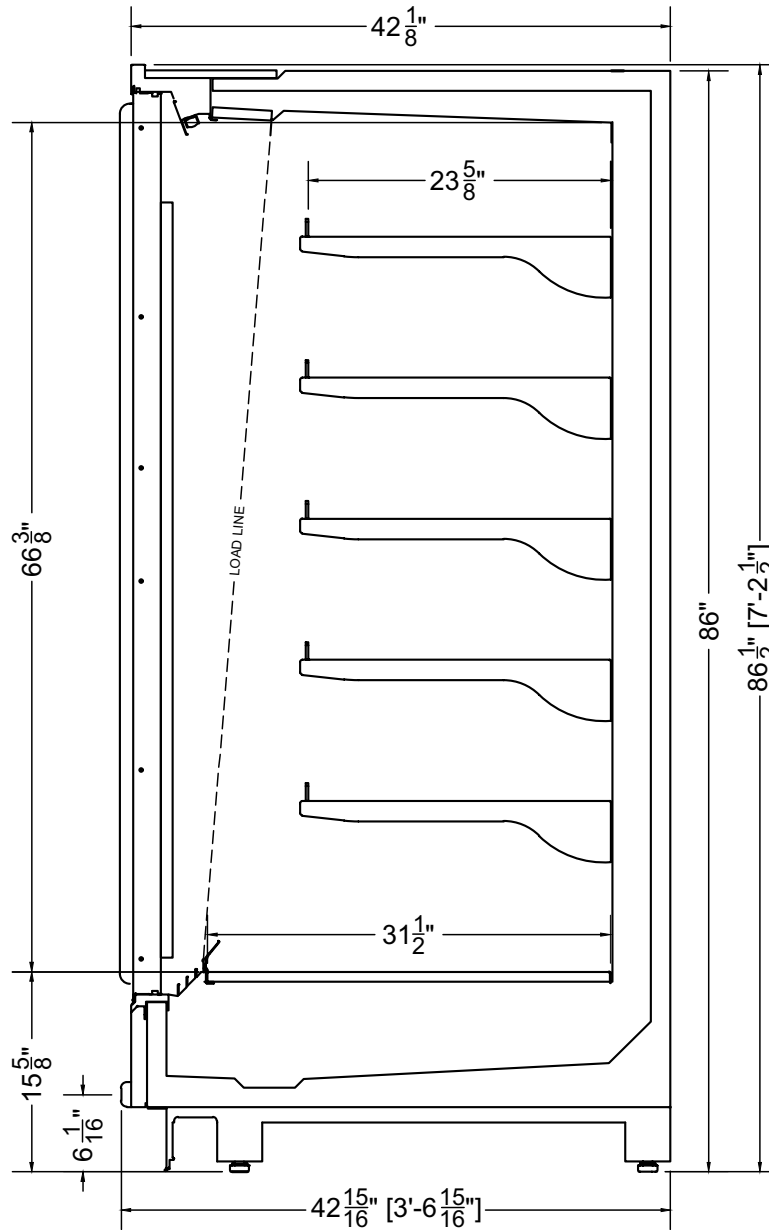

MODEL SHOWN

06.2-MDC-81AVM-R

For available configurations, contact your Southern CaseArts representative.

Platte | 06.2-MDD-87ADM-R

Multideck Gondola Insert
Merchandiser | Cold

Image Not Available

Section View