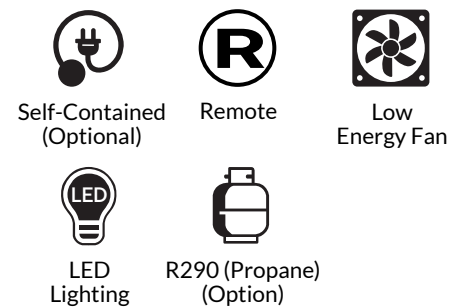

CATEGORIES

PRODUCT FEATURES

AVAILABLE LENGTHS

L: 5.1, 7.7, 10.2 & 12.8

MODEL SHOWN

07.7-MDD-79TN-R

For available configurations, contact your Southern CaseArts representative.