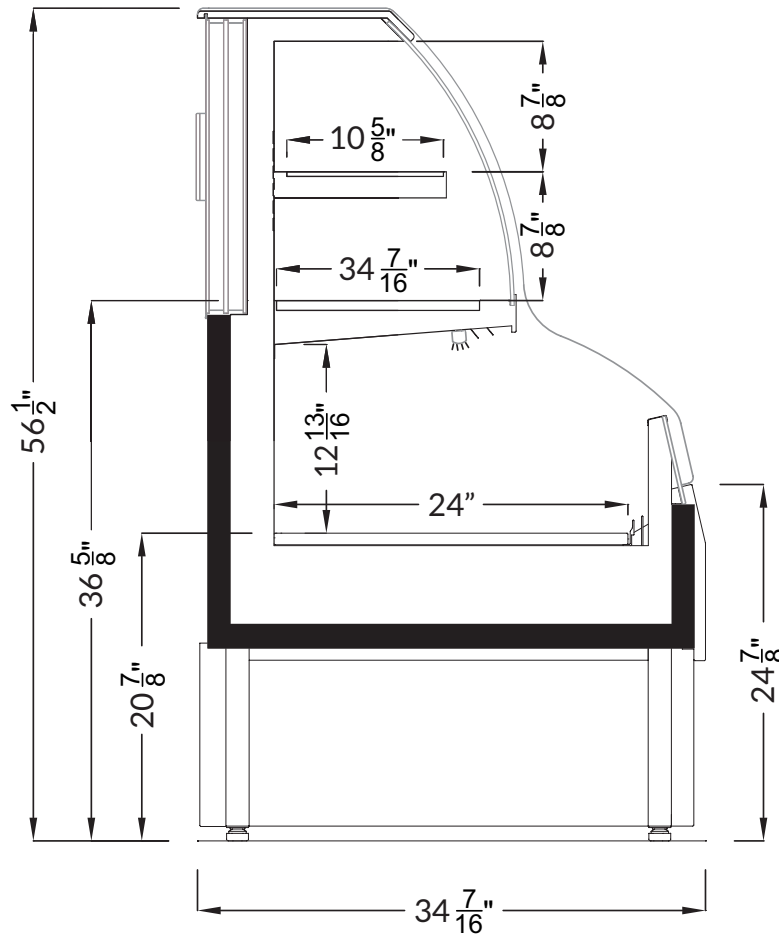

Spot Merchandiser

Section View