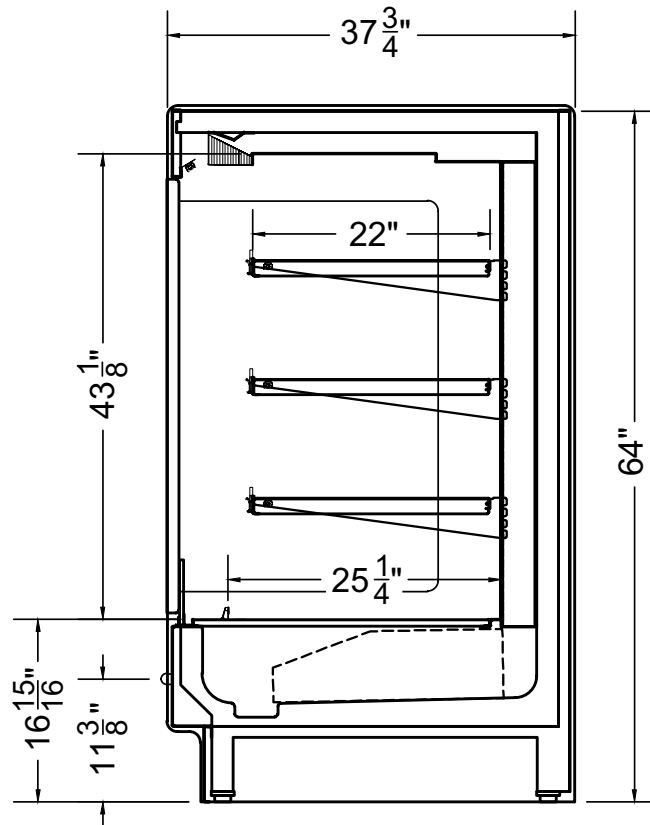

Section View