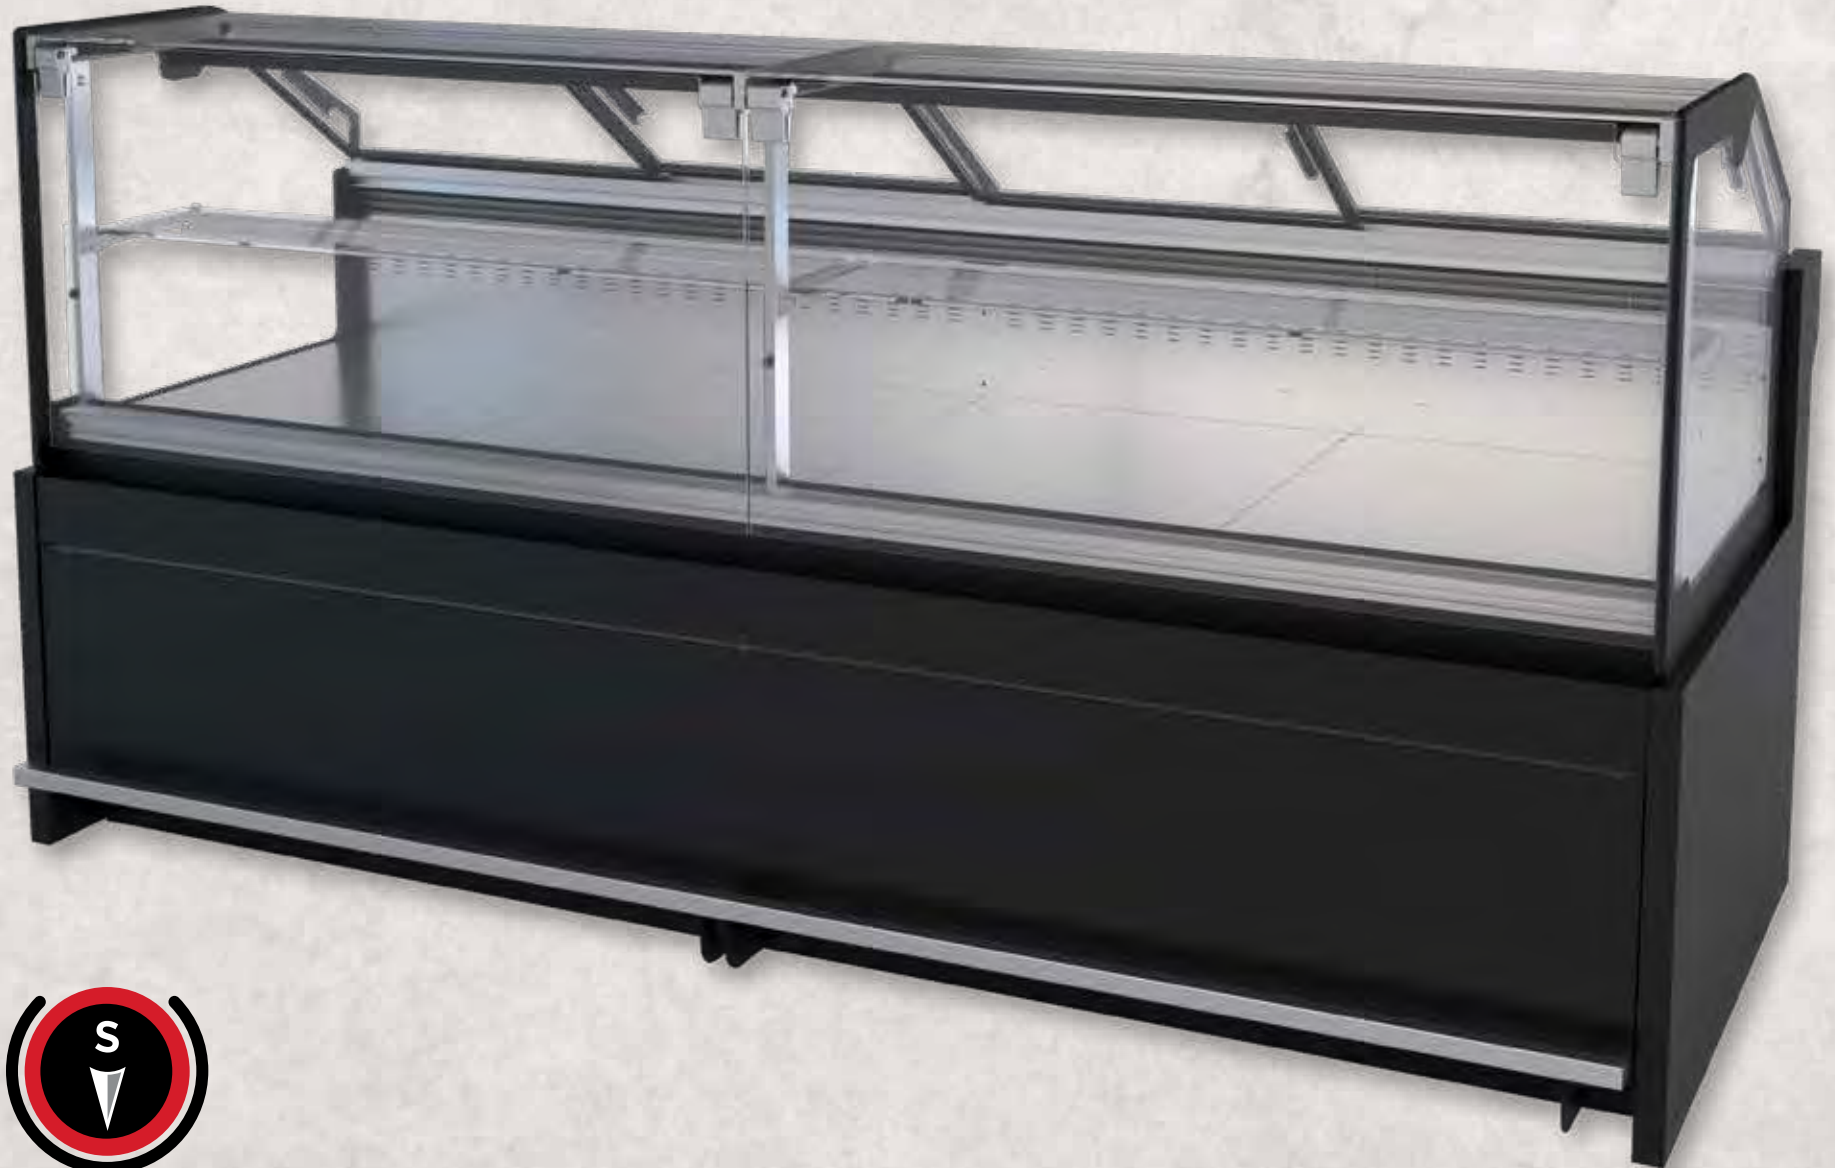

Coronado | 08.2-SCS-52AXB-R
Service | Cold