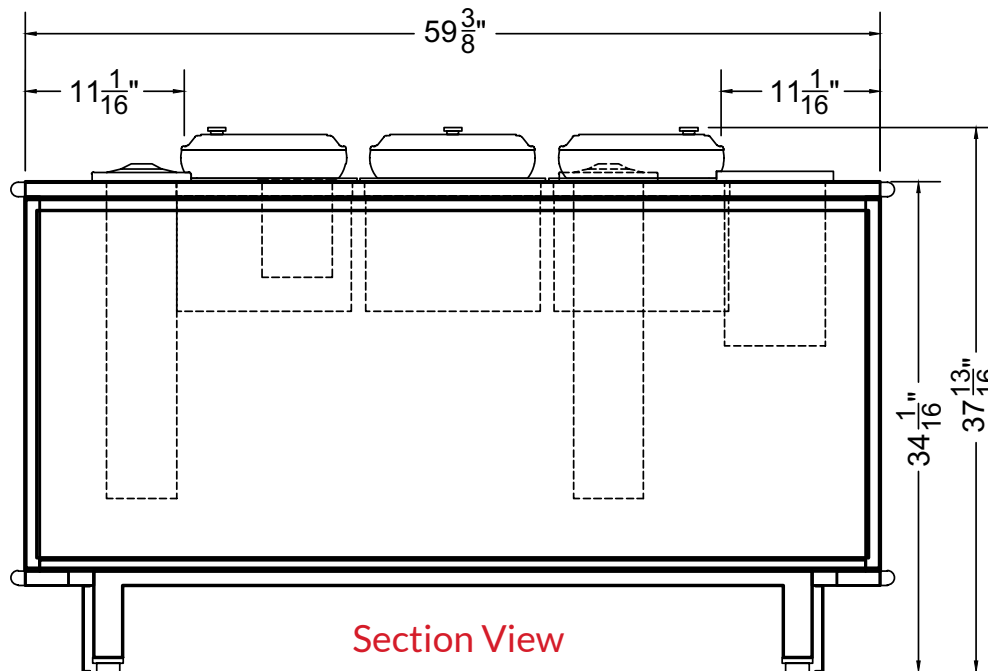

Seneca | 05.0-FSE-CHSI-H
Food Service Equipment (Hot Soup) | Hot

CATEGORIES

AVAILABLE LENGTHS

L: 5.0

MODEL SHOWN

05.0-FSE-CHSI-H

For available configurations, contact your Southern CaseArts representative.

Echo | 08.0-EVO-04N-R
Configurable Island Merchandiser | Cold