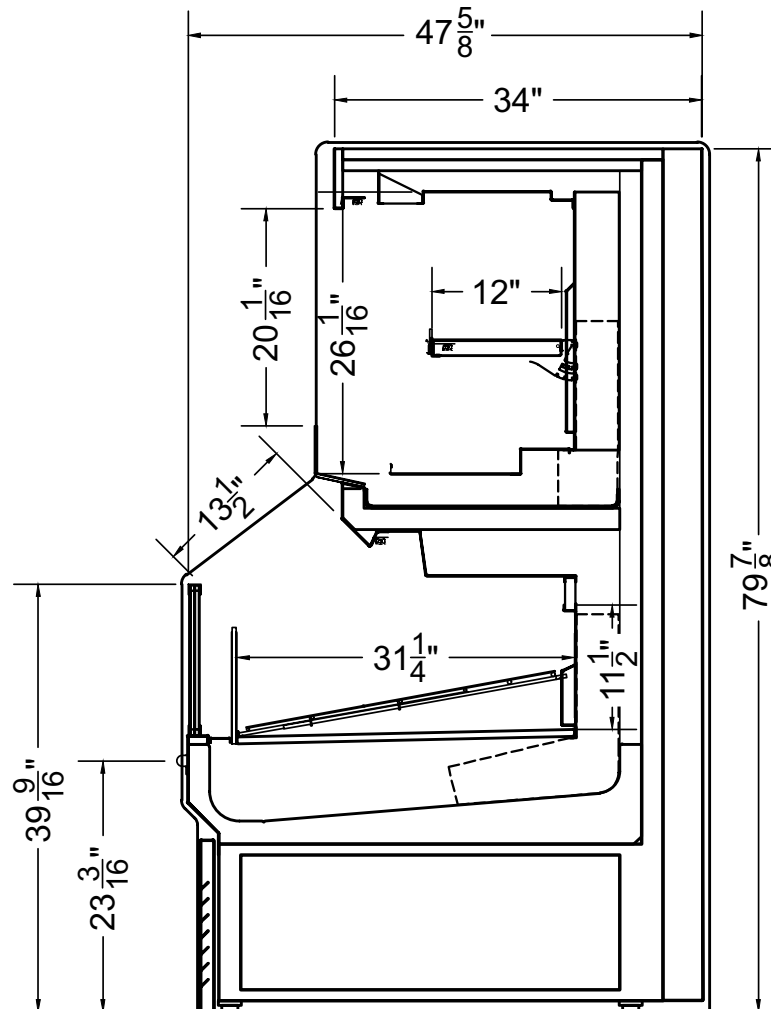

Section View