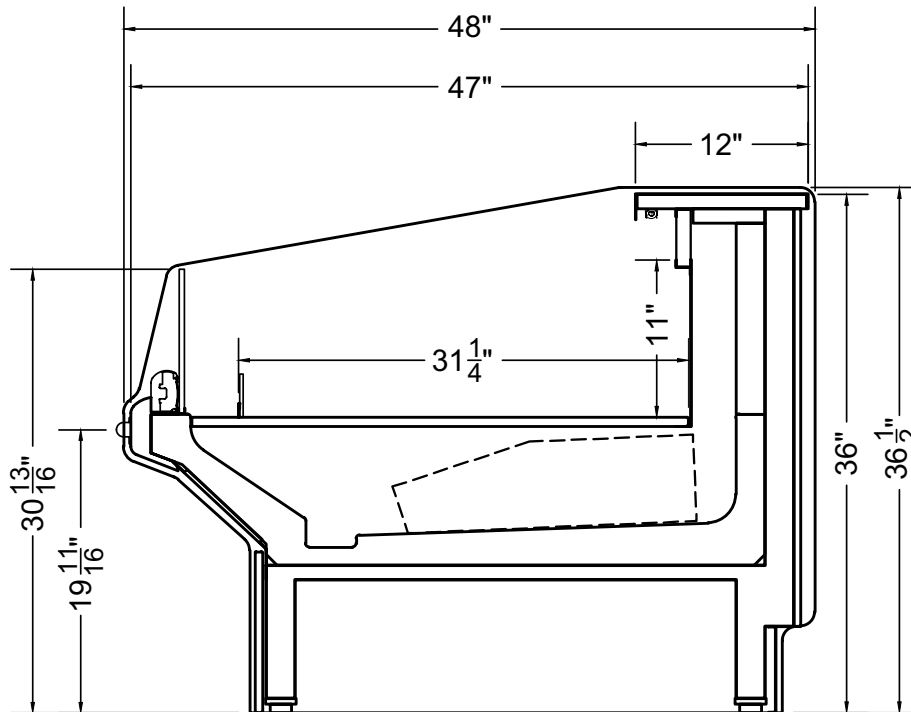

Section View