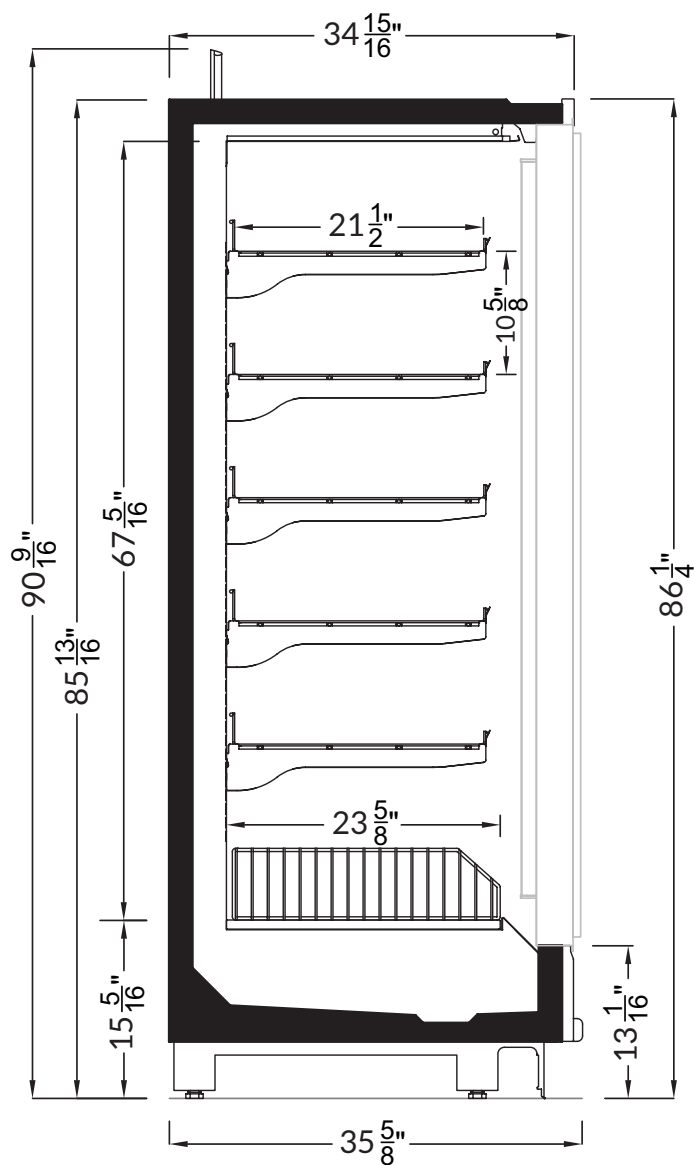

Image Not Available

Spot Merchandiser

Section View

CATEGORIES

PRODUCT FEATURES

AVAILABLE LENGTHS

L: 1.9

MODEL SHOWN

southerncasearts.com | 800.552.6283

Diablo | 07.7-MDD-79TN-R
Upright Glassed Freezer

Section View

CATEGORIES

PRODUCT FEATURES

AVAILABLE LENGTHS

L: 5.1, 7.7, 10.2 & 12.8

MODEL SHOWN