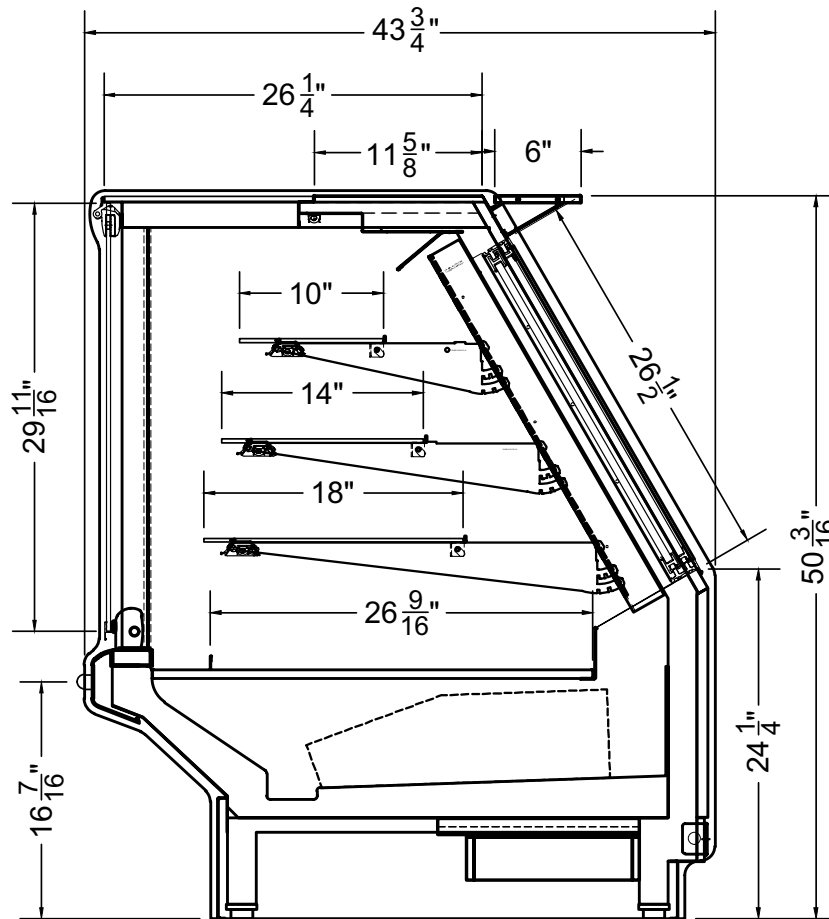

Section View

CATEGORIES

PRODUCT FEATURES

Remote

Low Energy Fan

LED Lighting

AVAILABLE LENGTHS

L: 6.0, 8.0, 12.0

MODEL SHOWN

06.0-BCX-BAV-R

For available configurations, contact your Southern CaseArts representative.