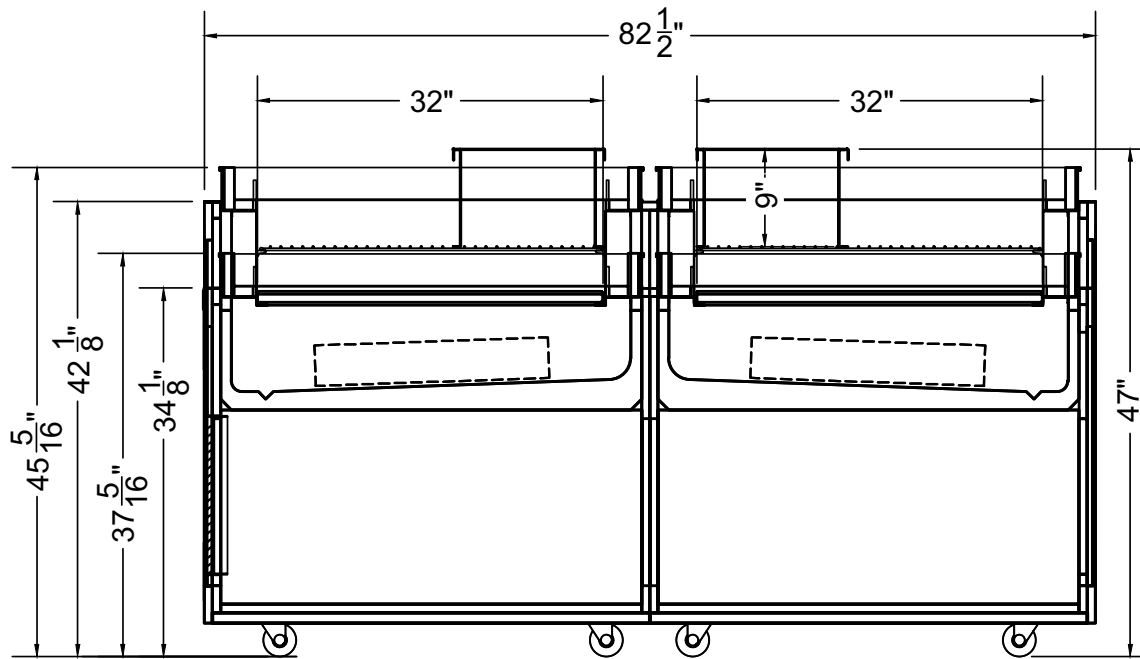

CATEGORIES

PRODUCT FEATURES

Self-Contained

Low Energy Fan

AVAILABLE LENGTHS

L: 2.9, 5.8 & 9.3

MODEL SHOWN

09.3-SAR-BIN6-S

For available configurations, contact your Southern CaseArts representative.

Section View