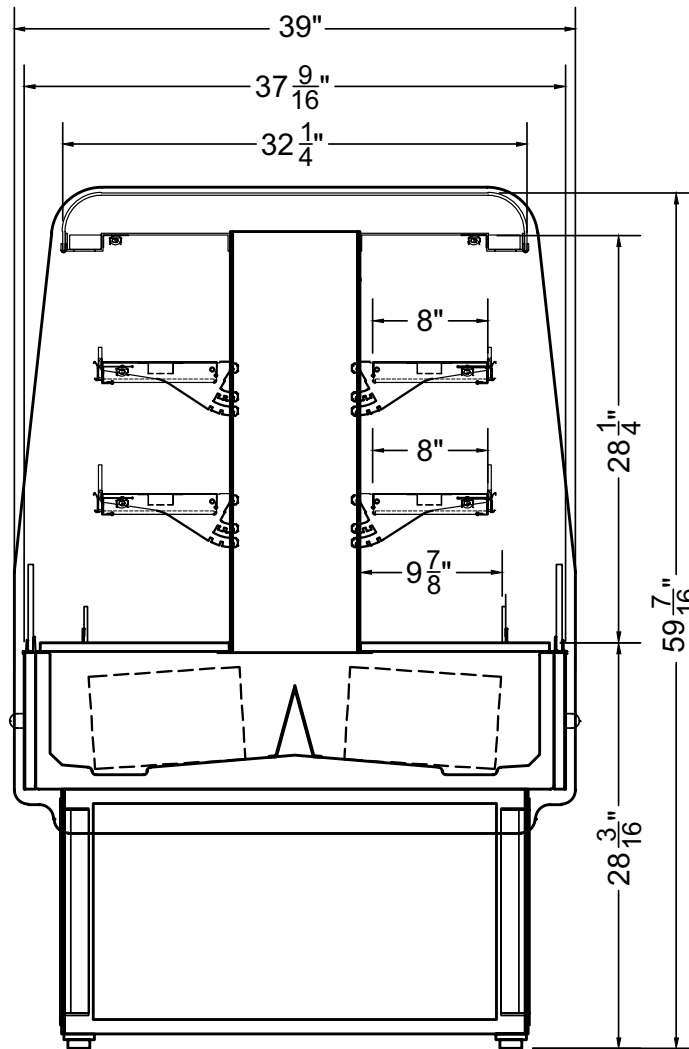

Section View