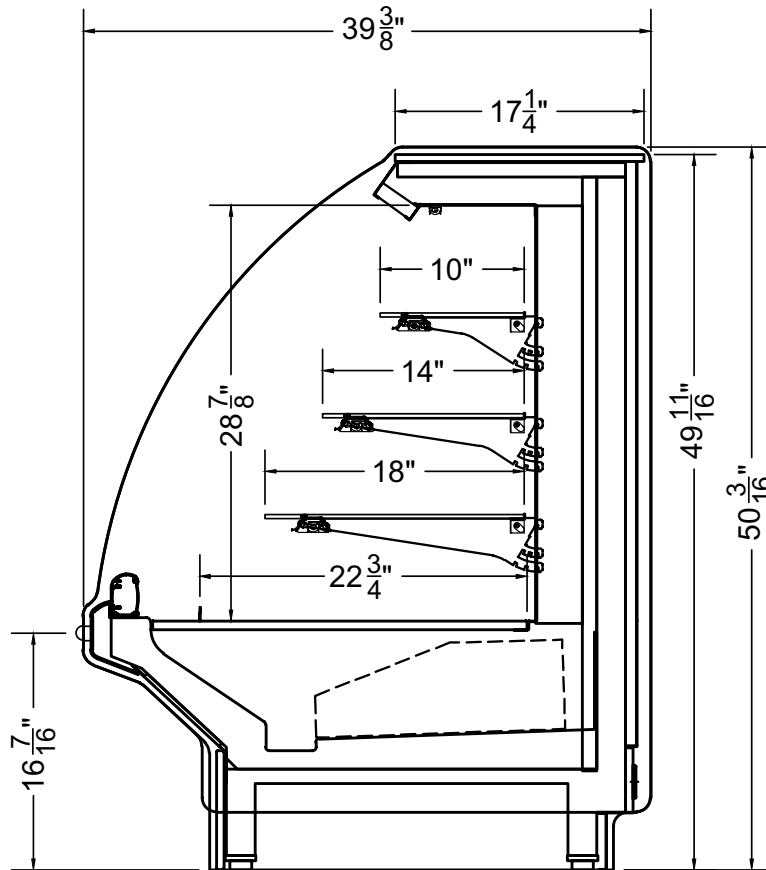

AVAILABLE LENGTHS

L: 3.8, 7.8

MODEL SHOWN

03.8-MDC-82LVN-S

For available configurations, contact your Southern CaseArts representative.

Potomac | 08.0-BCX-SS-R

Multideck Bakery Merchandiser - Self Service | Cold