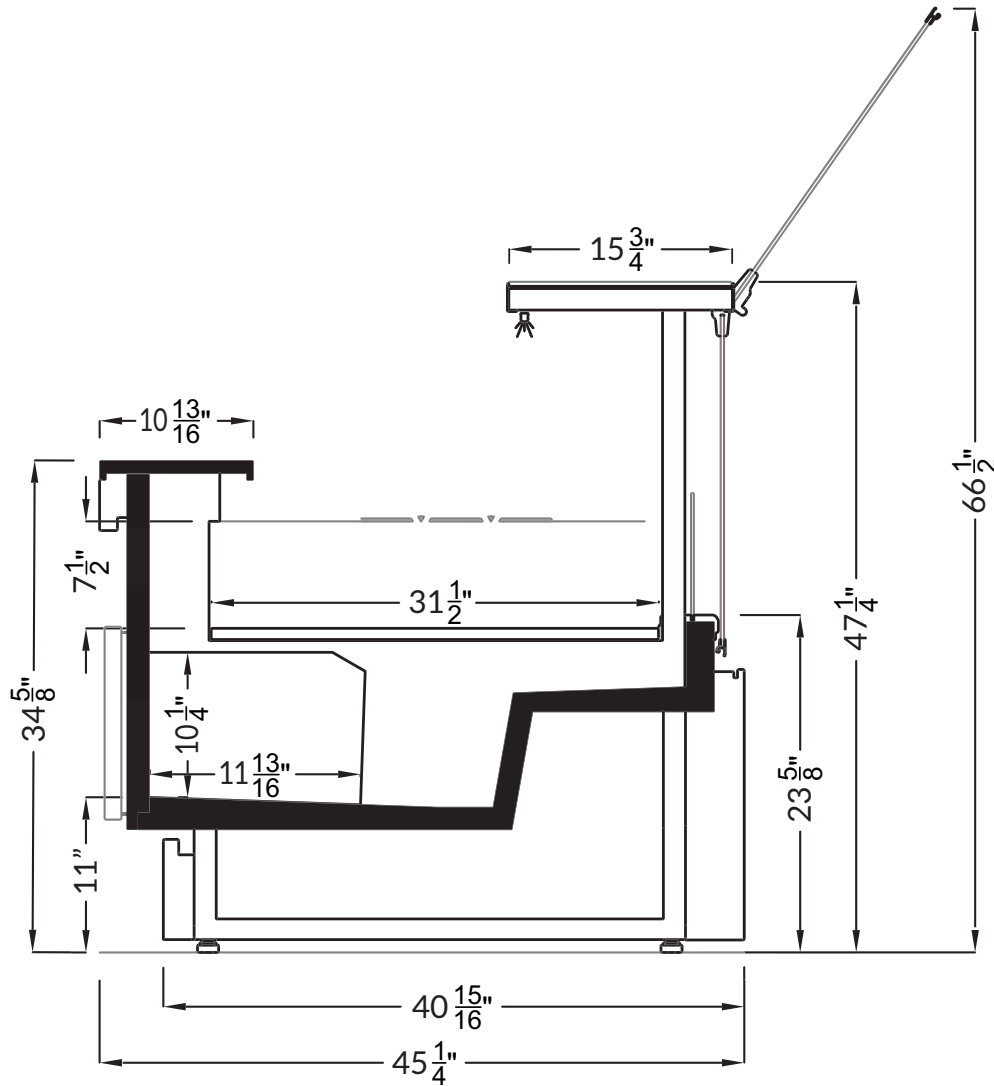

Section View