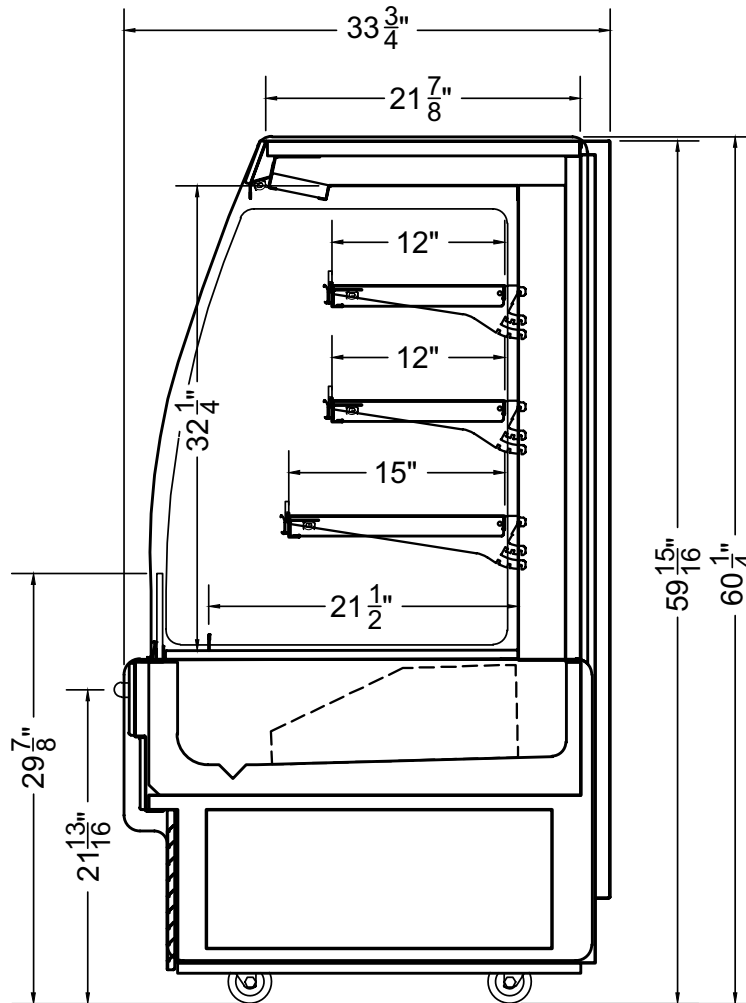

Section View