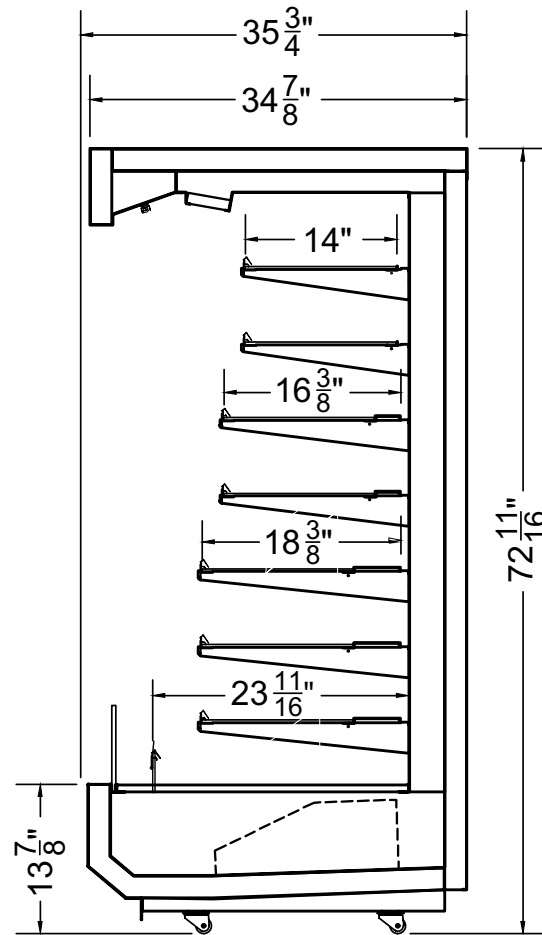

Section View