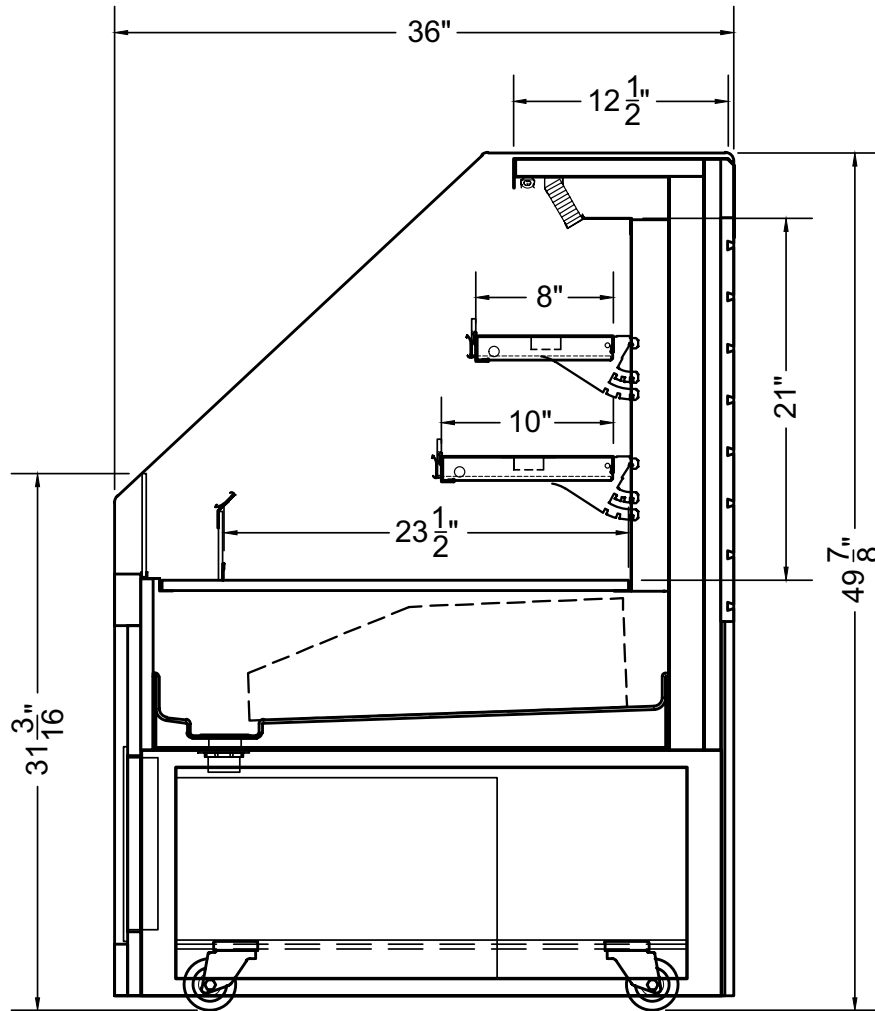

Spot Merchandiser

Section View

CATEGORIES

PRODUCT FEATURES

Self-Contained

Low Energy Fan

LED Lighting

AVAILABLE LENGTHS

L: 2.5

MODEL SHOWN

02.5-ODC-02B-S

For available configurations, contact your Southern CaseArts representative.