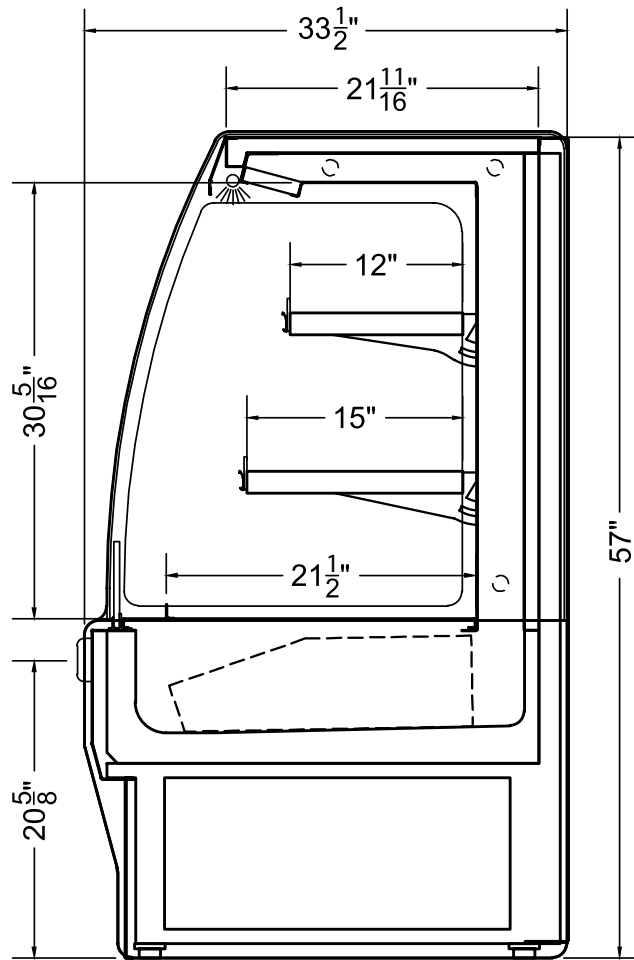

southerncasearts.com | 800.552.6283

Appalachian | 08.0-MDC-54HEM-S
Multideck Merchandiser | Cold

Section View

CATEGORIES

PRODUCT FEATURES

AVAILABLE LENGTHS

L: 4.0, 6.0, 8.0

MODEL SHOWN