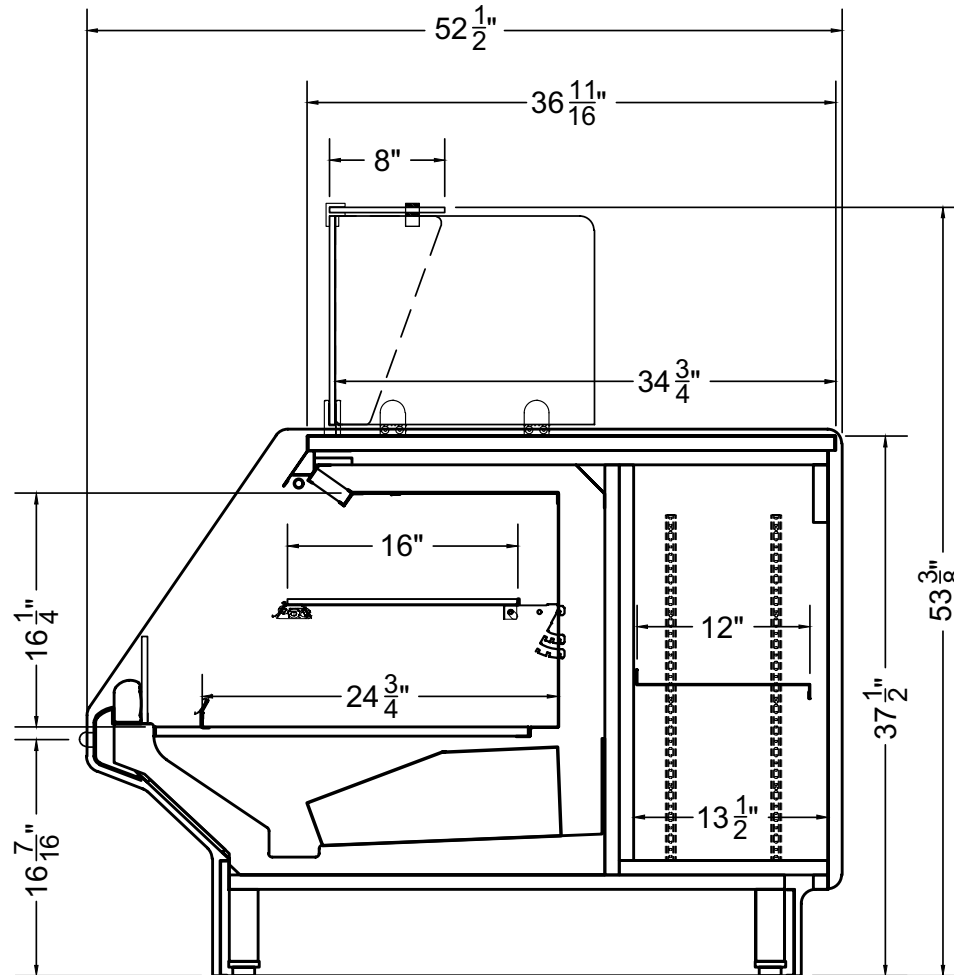

Section View