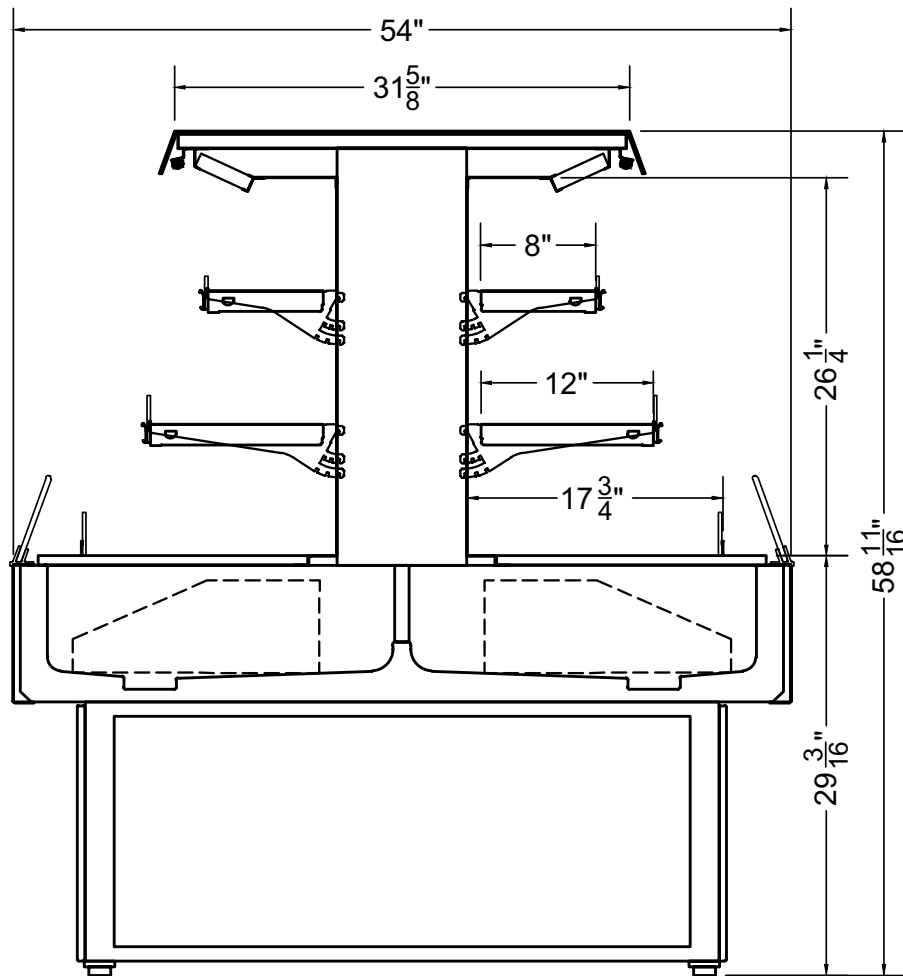

Section View

CATEGORIES

PRODUCT FEATURES

AVAILABLE LENGTHS

L: 7.0, 10.0

MODEL SHOWN

07.0-RIM-3N2-R

For available configurations, contact your Southern CaseArts representative.