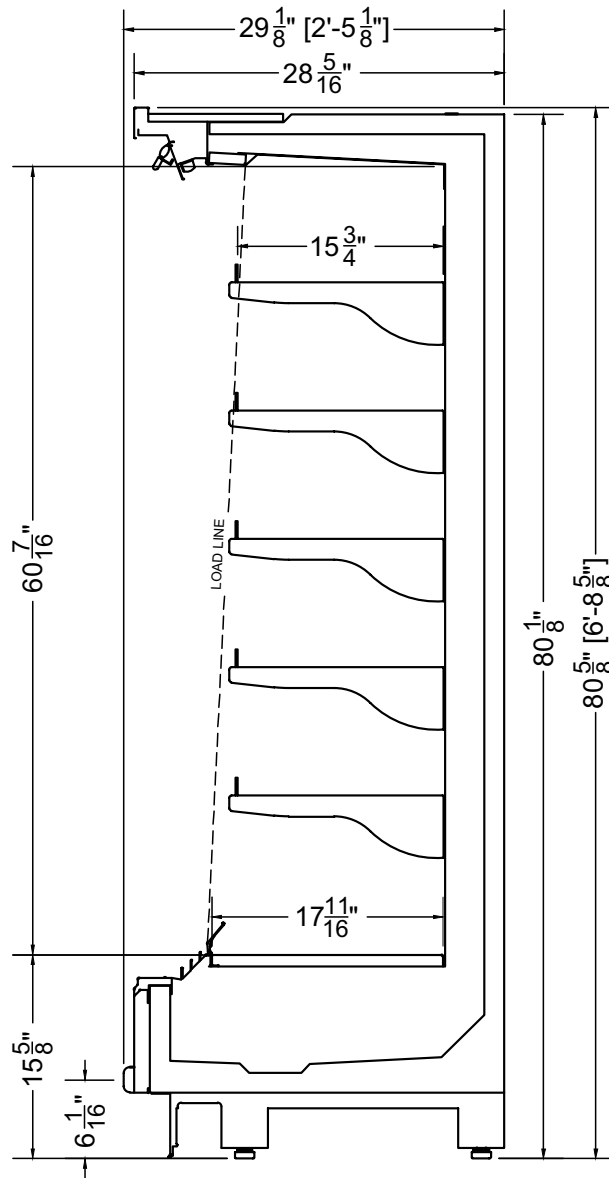

LED Lighting

AVAILABLE LENGTHS

L: 4.1, 6.2, 8.2

MODEL SHOWN

06.2-ODC-46AN-S

For available configurations, contact your Southern CaseArts representative.

Sheyenne | 06.2-MDC-81AVM-R
Multideck | Cold

Image Not Available