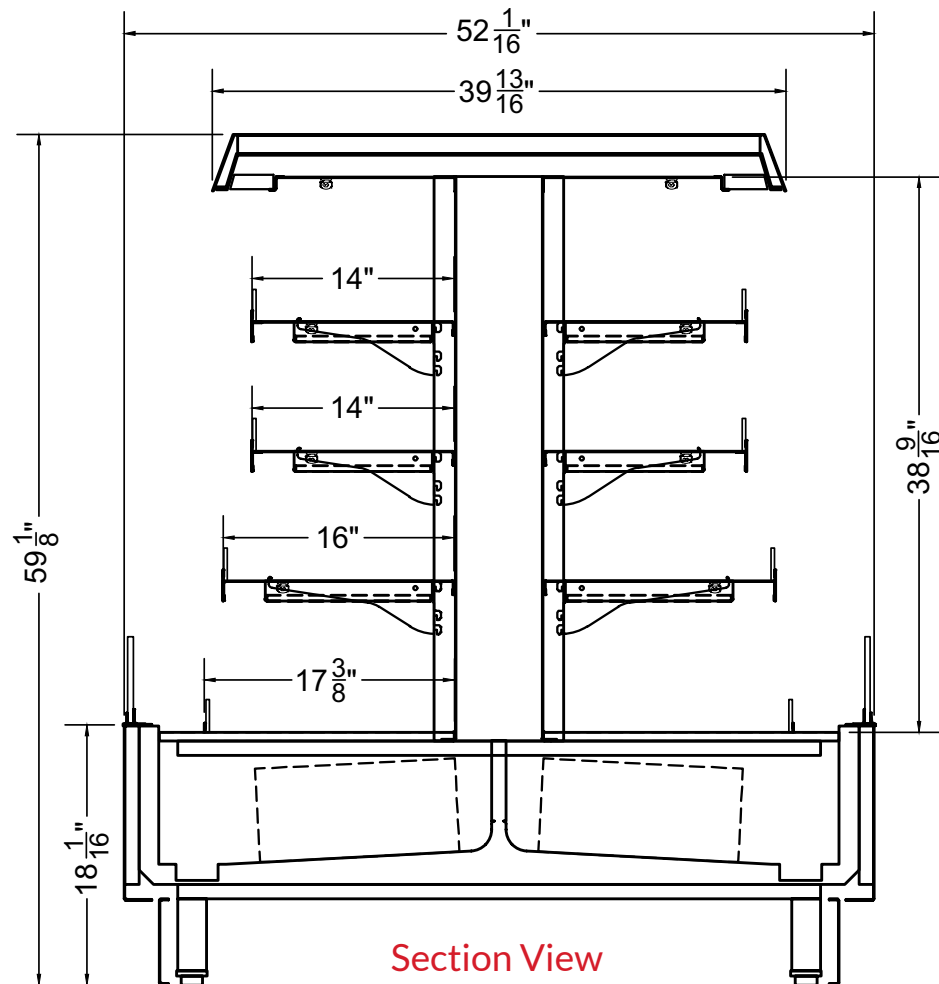

CATEGORIES

PRODUCT FEATURES

Remote

Low Energy Fan

LED Lighting

AVAILABLE LENGTHS

L: 5.9, 7.8

MODEL SHOWN

07.8-MDI-4T2-R

For available configurations, contact your Southern CaseArts representative.