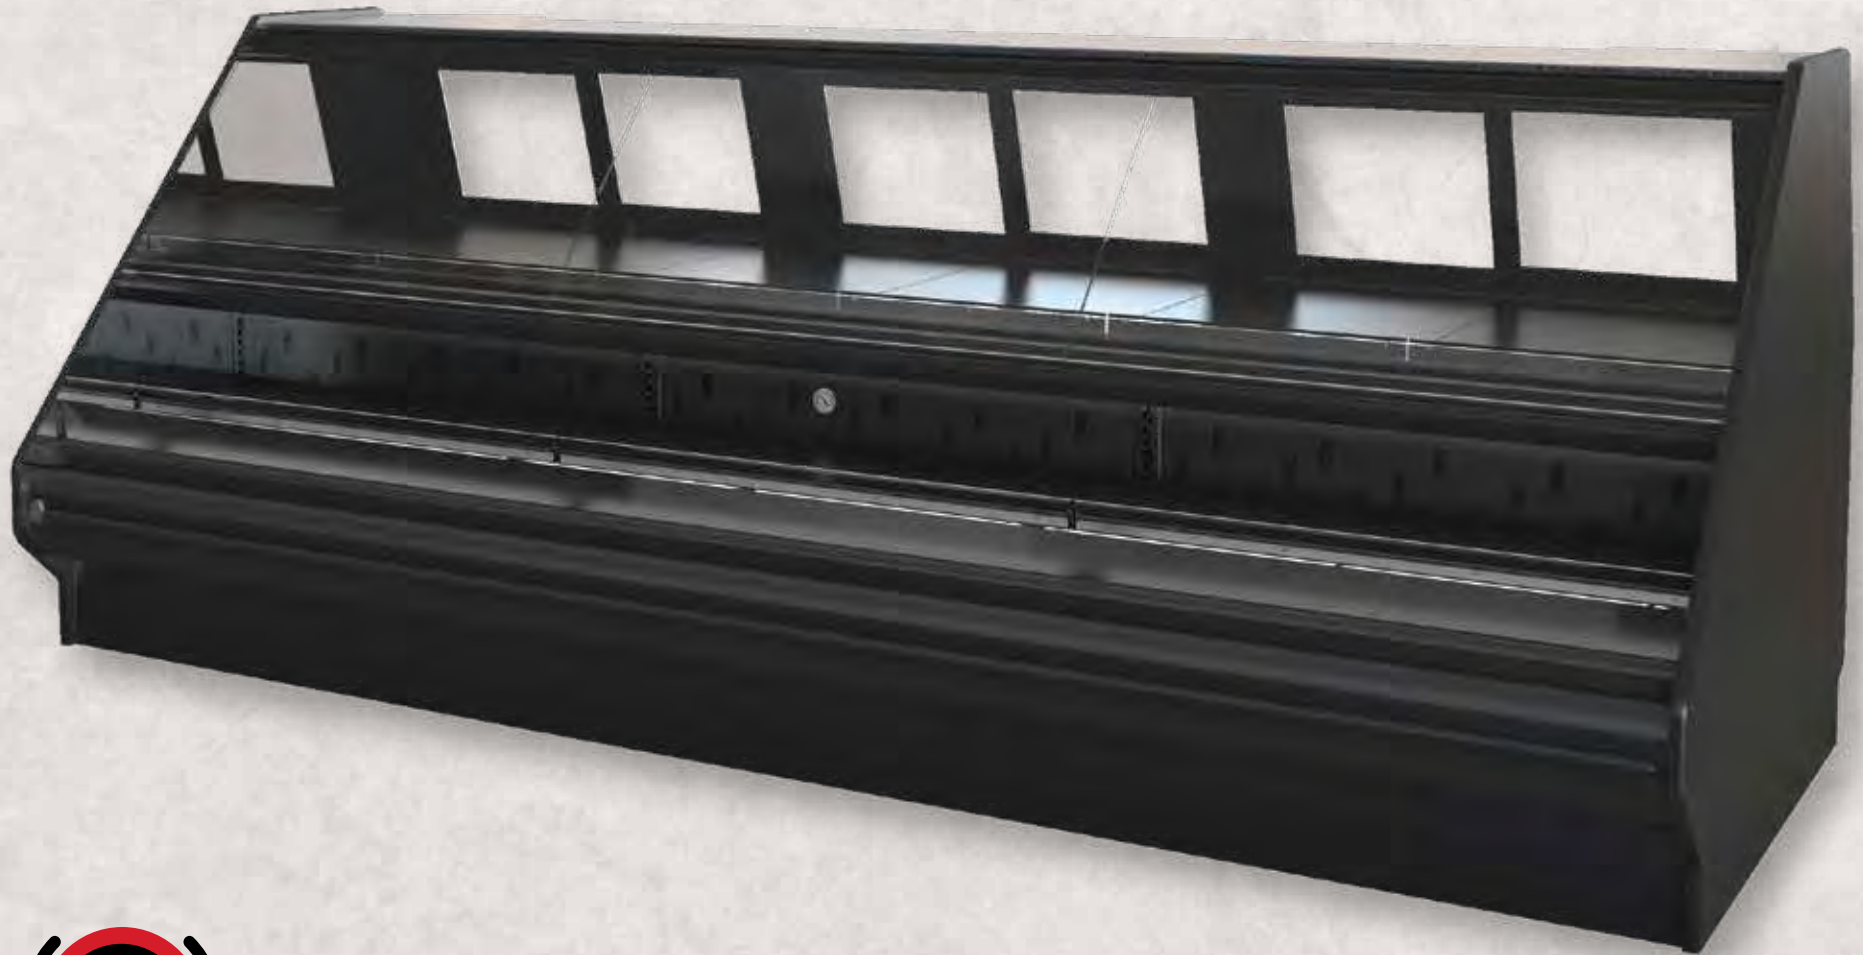

Section View

CATEGORIES

PRODUCT FEATURES

Remote

Low Energy Fan

LED Lighting

AVAILABLE LENGTHS

L: 8.0, 12.0