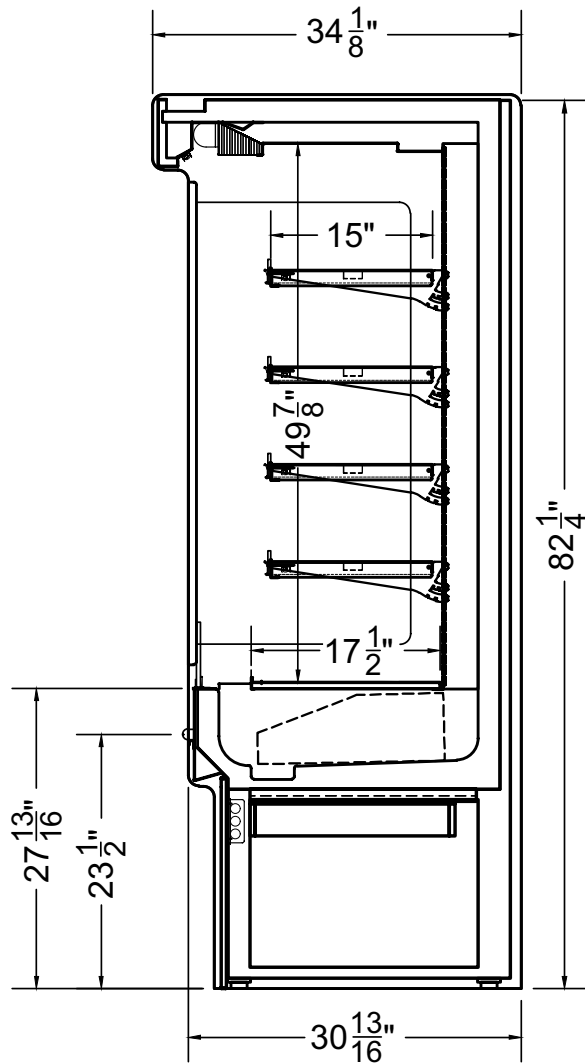

LED Lighting

AVAILABLE LENGTHS

L: 3.0, 4.0, 6.0

MODEL SHOWN

06.0-MDC-73LS-R

For available configurations, contact your Southern CaseArts representative.

Cimarron | 08.0-MDC-83HN-R
Multideck | Cold

Section View