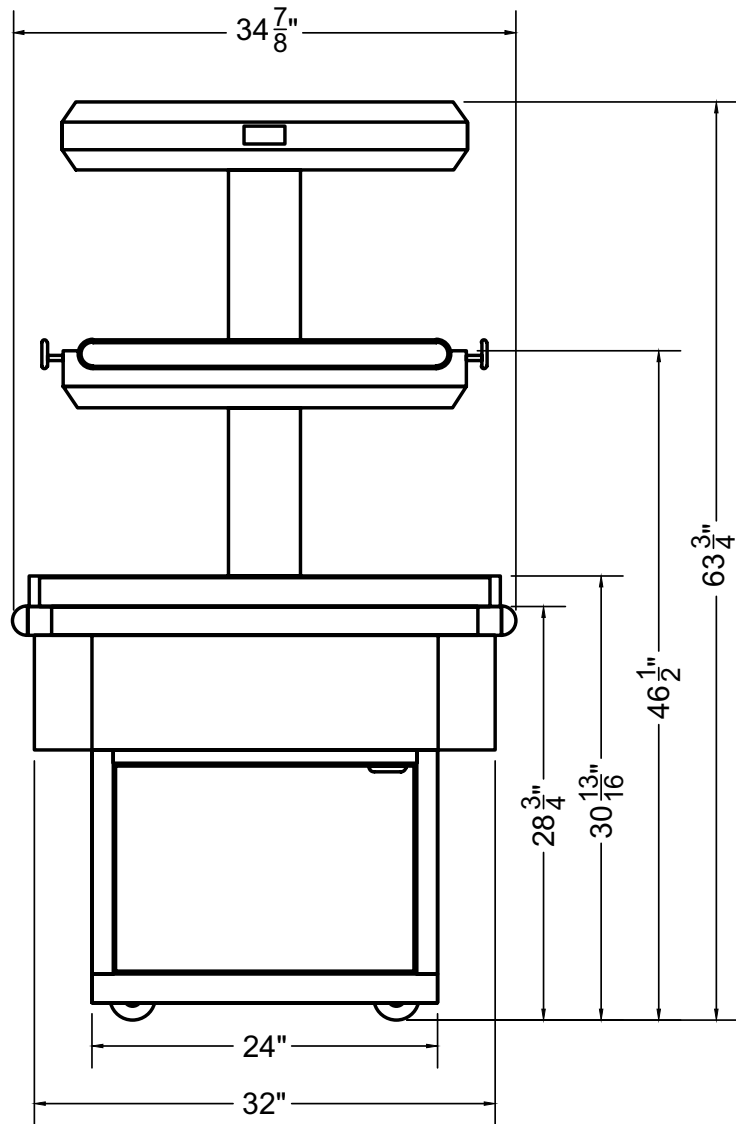

End View

CATEGORIES

PRODUCT FEATURES

LED
Lighting

AVAILABLE LENGTHS

L: 6.0

MODEL SHOWN

HITT-2SS

For available configurations, contact your
Southern CaseArts representative.