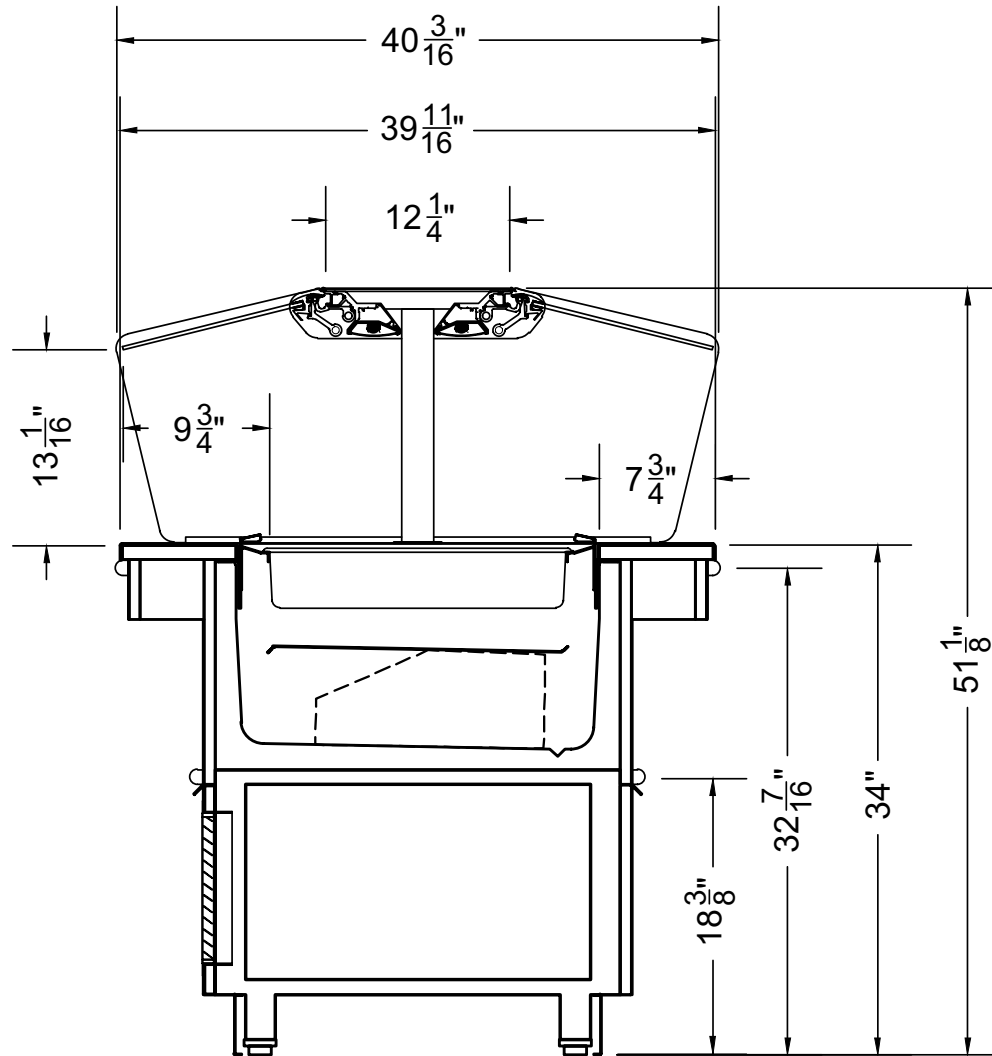

Section View

CATEGORIES

PRODUCT FEATURES

Self-Contained

Low Energy Fan

LED Lighting

AVAILABLE LENGTHS

L: 5.7, 10.0, 12.0

MODEL SHOWN

10.0-SSB-N-S

For available configurations, contact your Southern CaseArts representative.