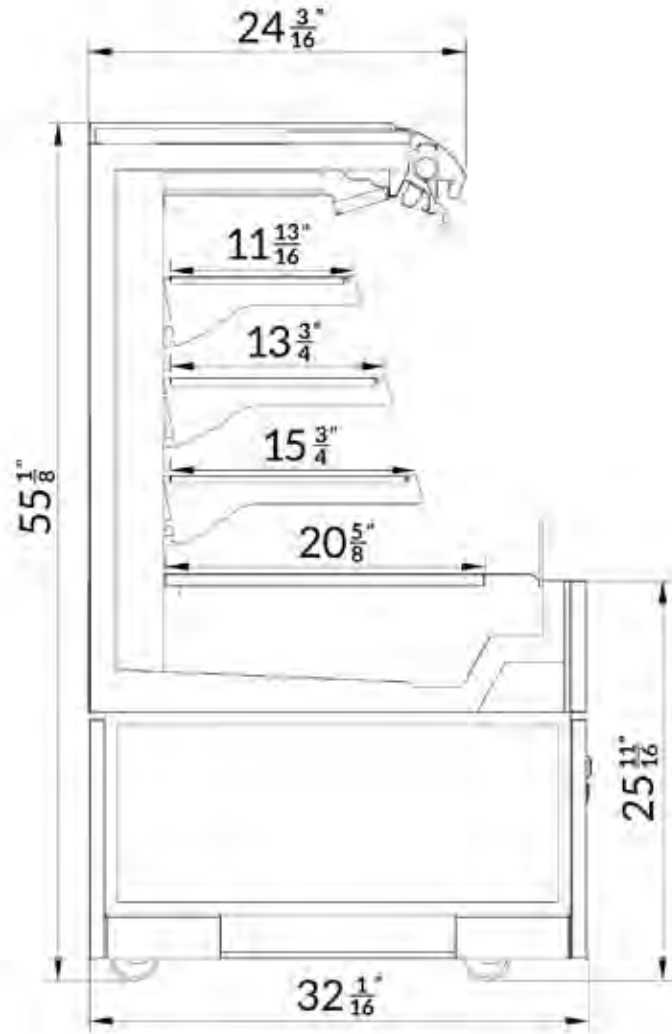

Spot Merchandiser

Section View

CATEGORIES

PRODUCT FEATURES

Self-Contained
(Optional)

Low
Energy Fan

LED
Lighting

R290 (Propane)
(Option)

AVAILABLE LENGTHS

L: 3.3 & 4.1

MODEL SHOWN

04.1-MDC-59AVBH-S

For available configurations, contact your
Southern CaseArts representative.