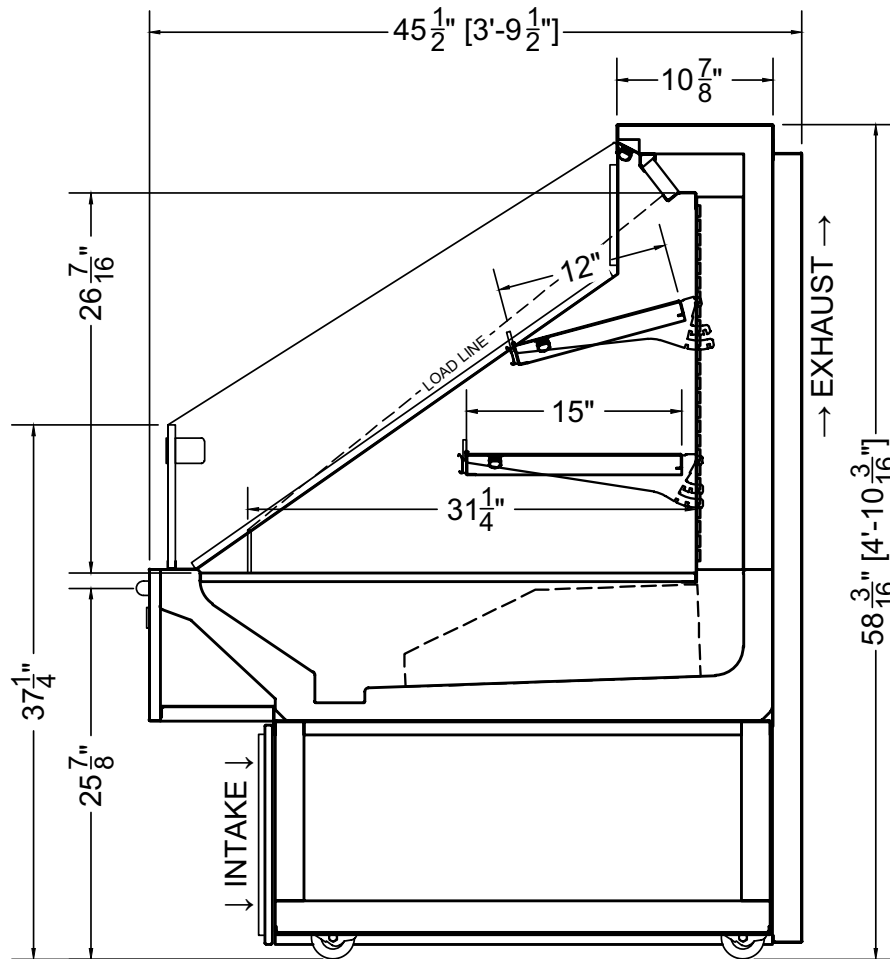

AVAILABLE LENGTHS

L: 2.9, 5.8 & 9.3

MODEL SHOWN

09.3-SAR-BIN6-S

For available configurations, contact your Southern CaseArts representative.

Section View

Gila | 04.0-ODC-03S-S
Open Display | Cold

Spot Merchandiser