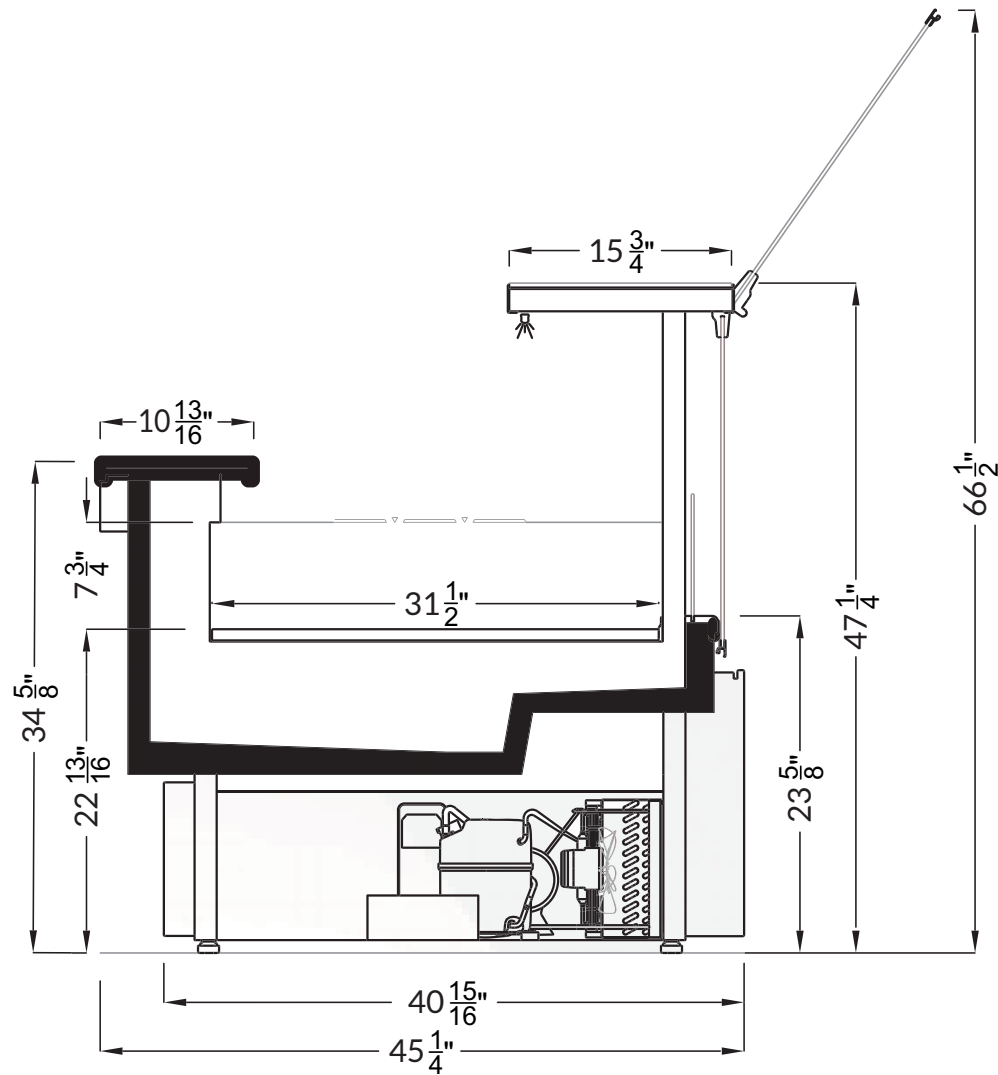

Hemlock | 08.2-SCS-47AXB-S
Service | Cold

Section View

CATEGORIES

PRODUCT FEATURES

AVAILABLE LENGTHS

L: 3.1, 4.1, 6.2, 8.2

MODEL SHOWN

08.2-SCS-47AXB-S