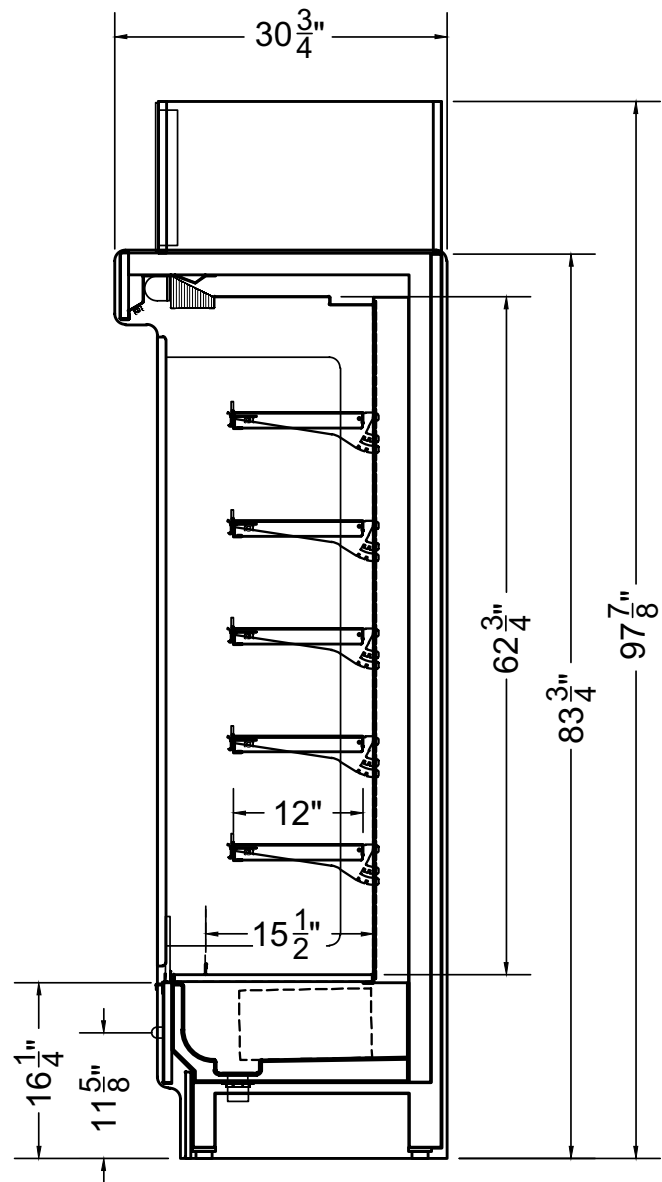

MODEL SHOWN

07.8-EVO-03MGI-S

For available configurations, contact your Southern CaseArts representative.

Lawrence | 03.8-MDC-82LVN-S

Multideck Gondola Insert
Merchandiser | Cold

Section View

CATEGORIES

PRODUCT FEATURES