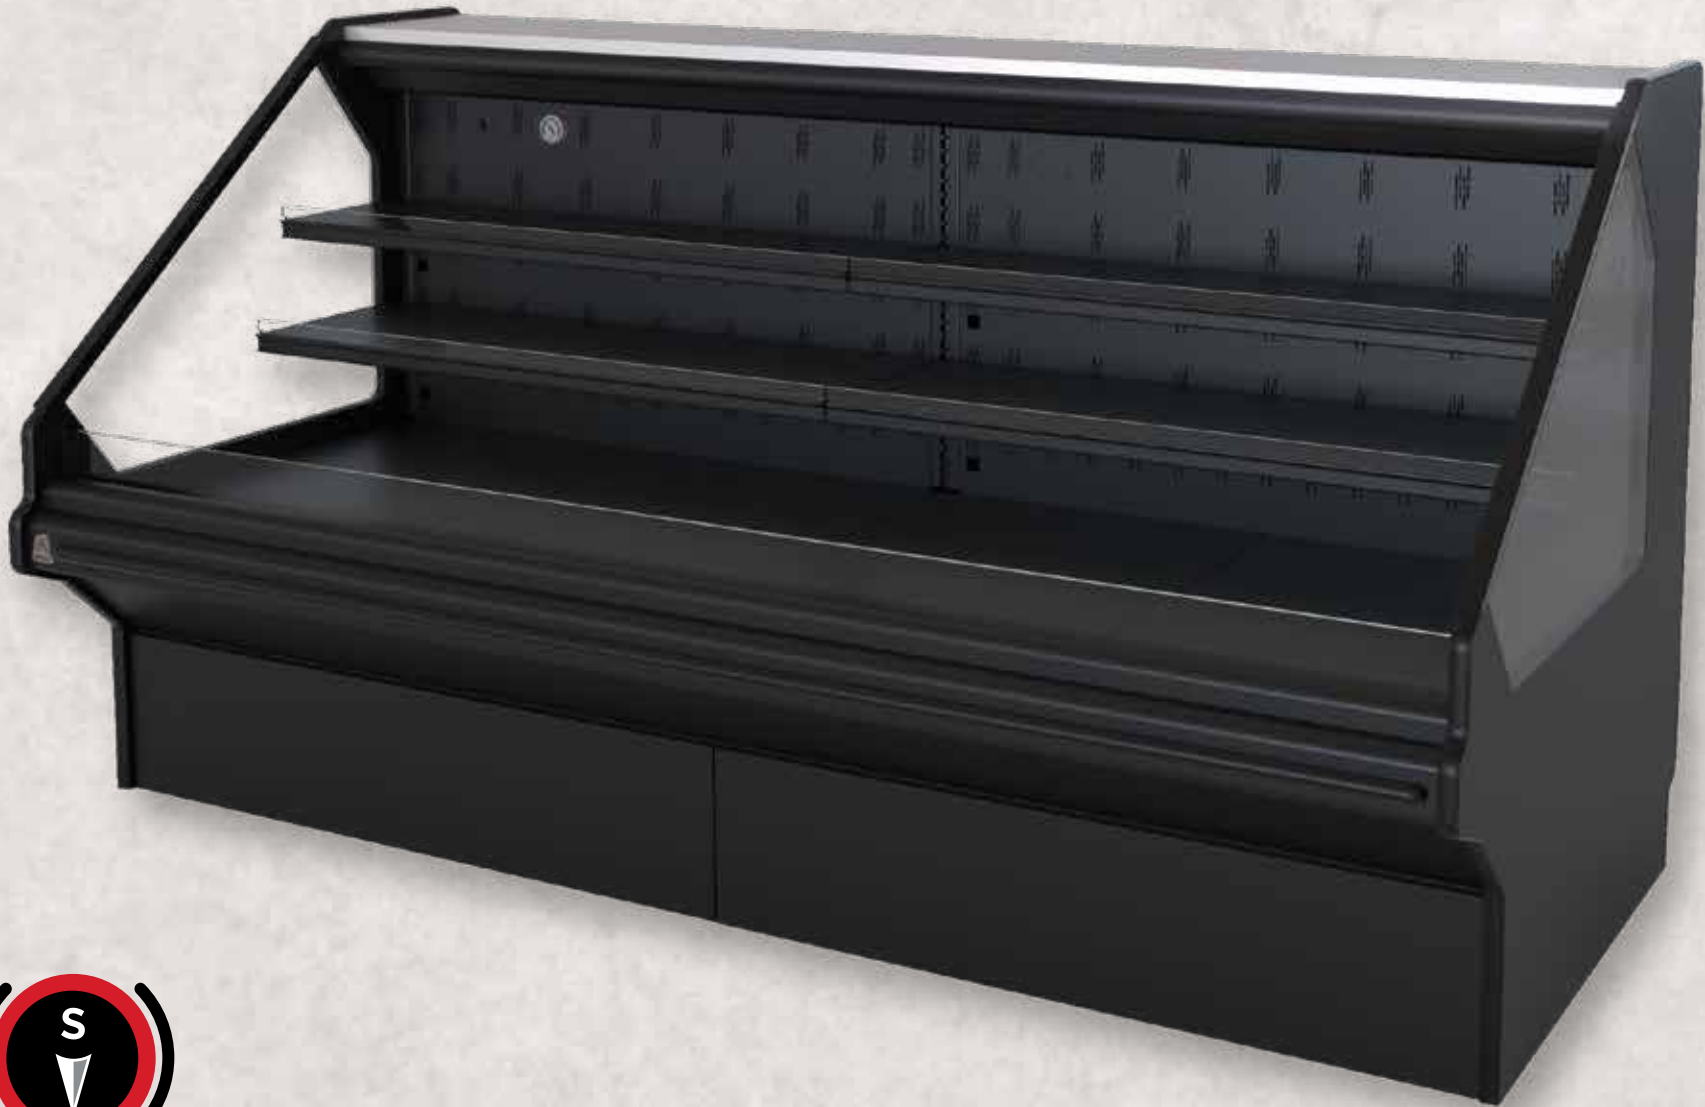

Allegheny | 08.0-ODC-03S-R
Multideck | Cold