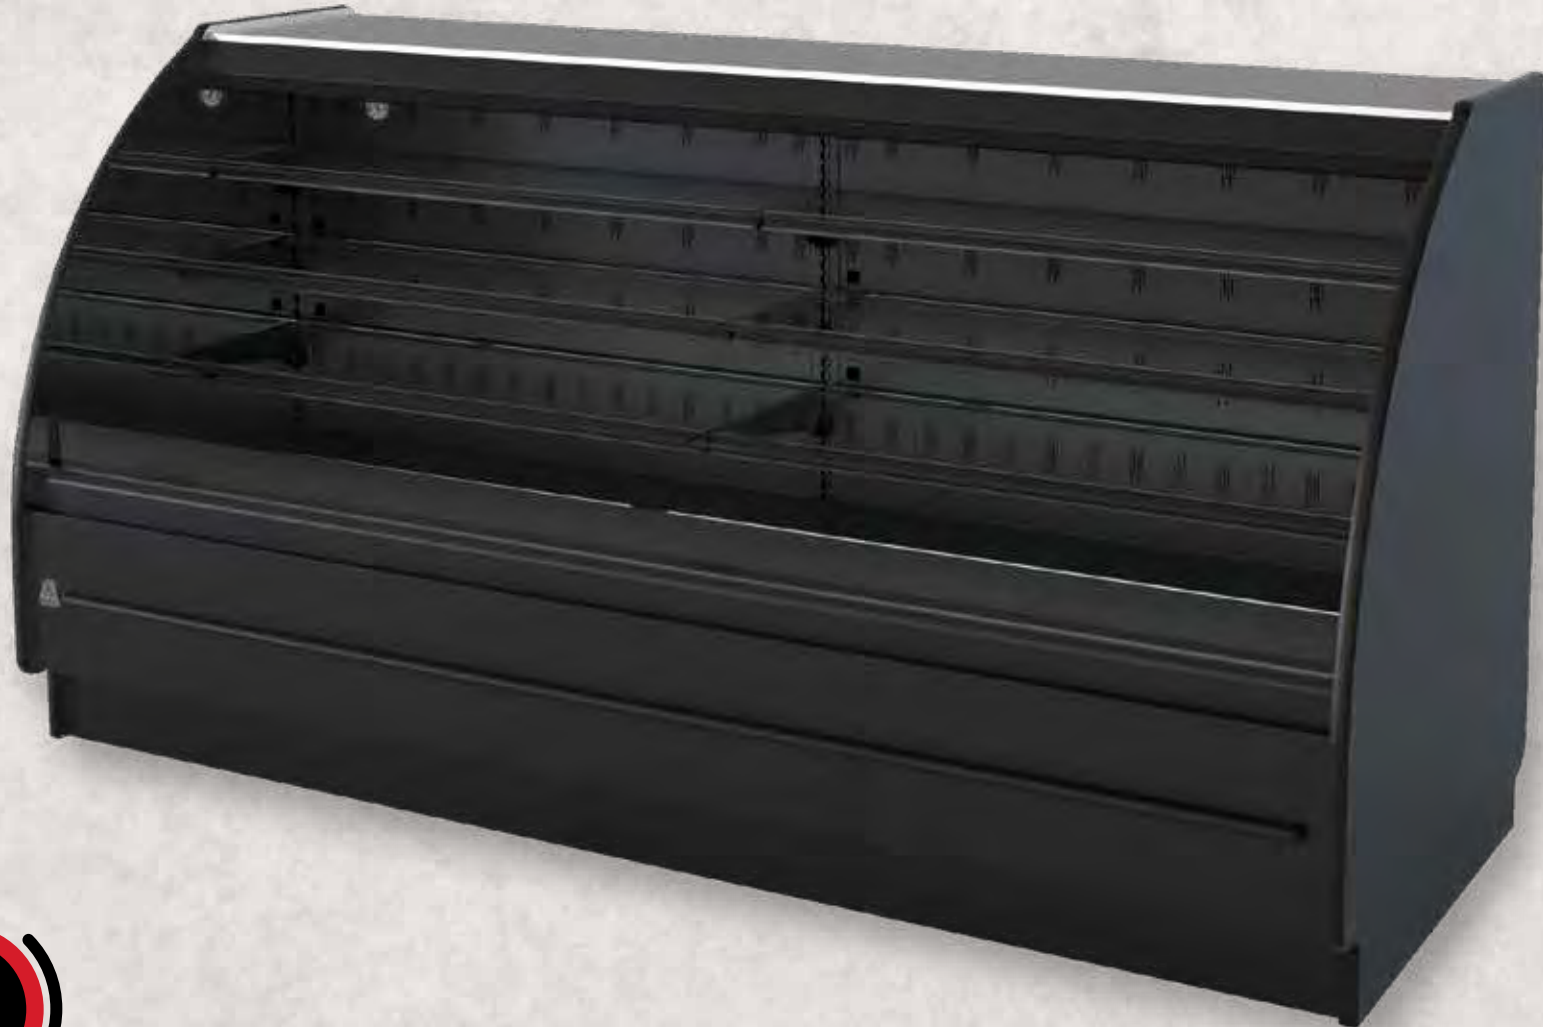

AVAILABLE LENGTHS

L: 3.8, 7.8

MODEL SHOWN

03.8-MDC-82LVN-S

For available configurations, contact your Southern CaseArts representative.

Potomac | 08.0-BCX-SS-R

Multideck Bakery Merchandiser - Self Service | Cold