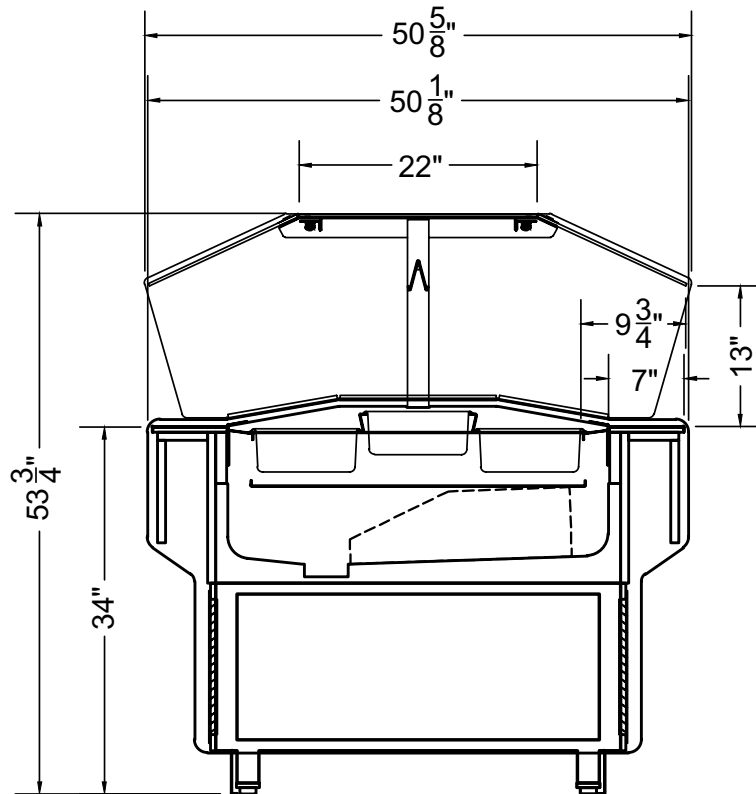

Section View

CATEGORIES

PRODUCT FEATURES

Self-Contained

Low Energy Fan

LED Lighting

AVAILABLE LENGTHS

L: 7.5

MODEL SHOWN

07.5-OVB-S-S

For available configurations, contact your Southern CaseArts representative.