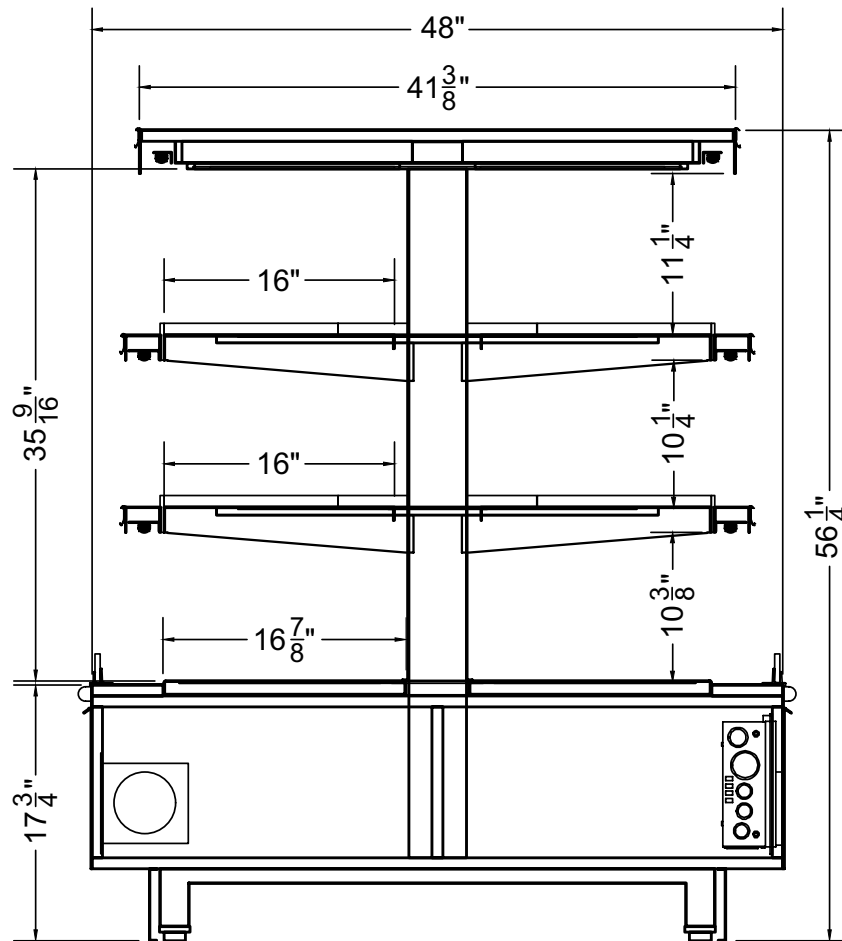

Section View

CATEGORIES

PRODUCT FEATURES

LED
Lighting

AVAILABLE LENGTHS

L: 7.1, 10.1, 12.1

MODEL SHOWN

07.1-FSE-HCI3-H