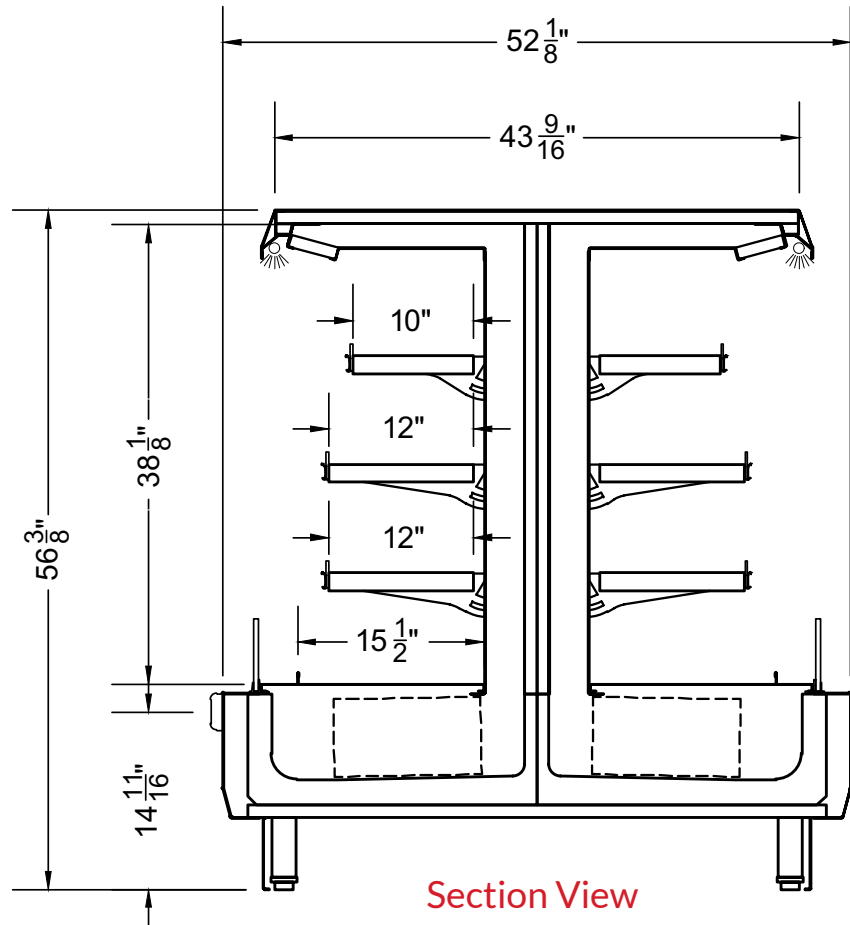

CATEGORIES

PRODUCT FEATURES

Remote

Low
Energy Fan

LED
Lighting

AVAILABLE LENGTHS

L: 8.0, 12.0, 16.0

MODEL SHOWN