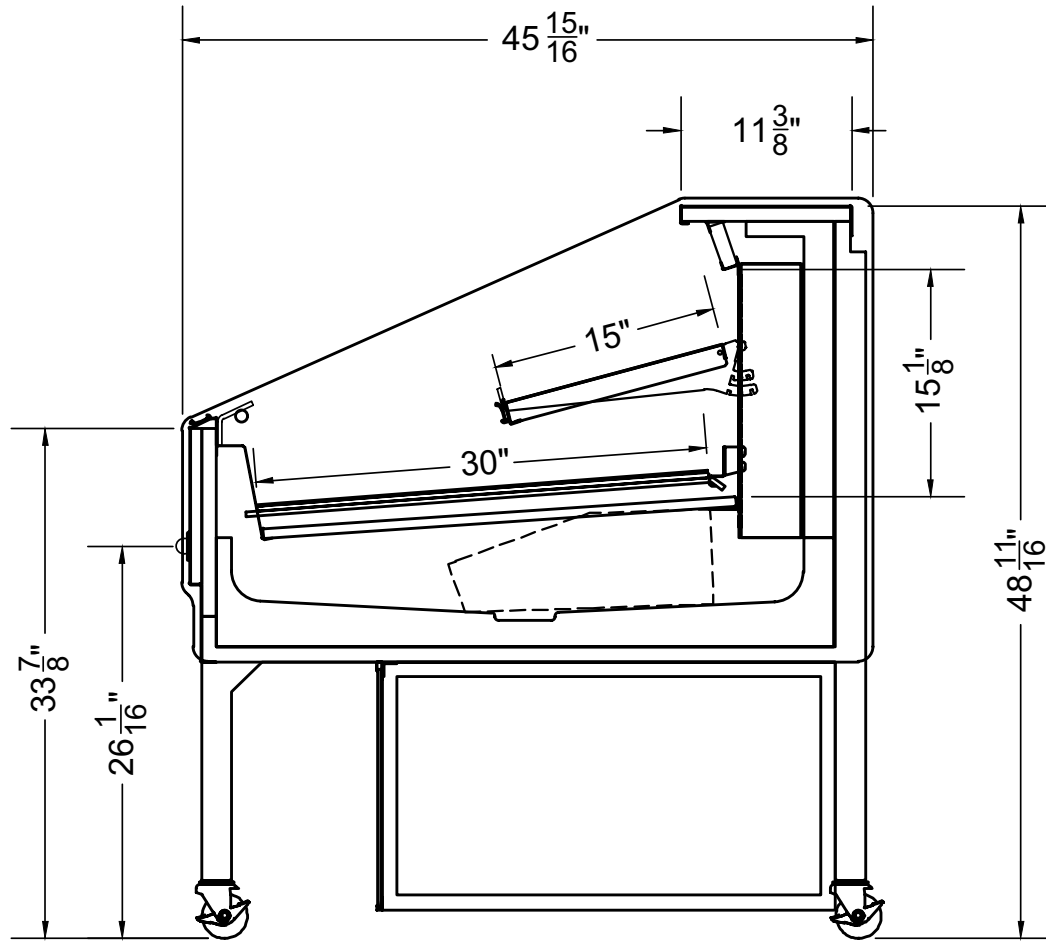

Spot Merchandiser

Section View

CATEGORIES

PRODUCT FEATURES

Self-Contained

Low
Energy Fan

AVAILABLE LENGTHS

L: 6.0, 7.8

MODEL SHOWN

07.8-FLX-PX02-S

For available configurations, contact your
Southern CaseArts representative.