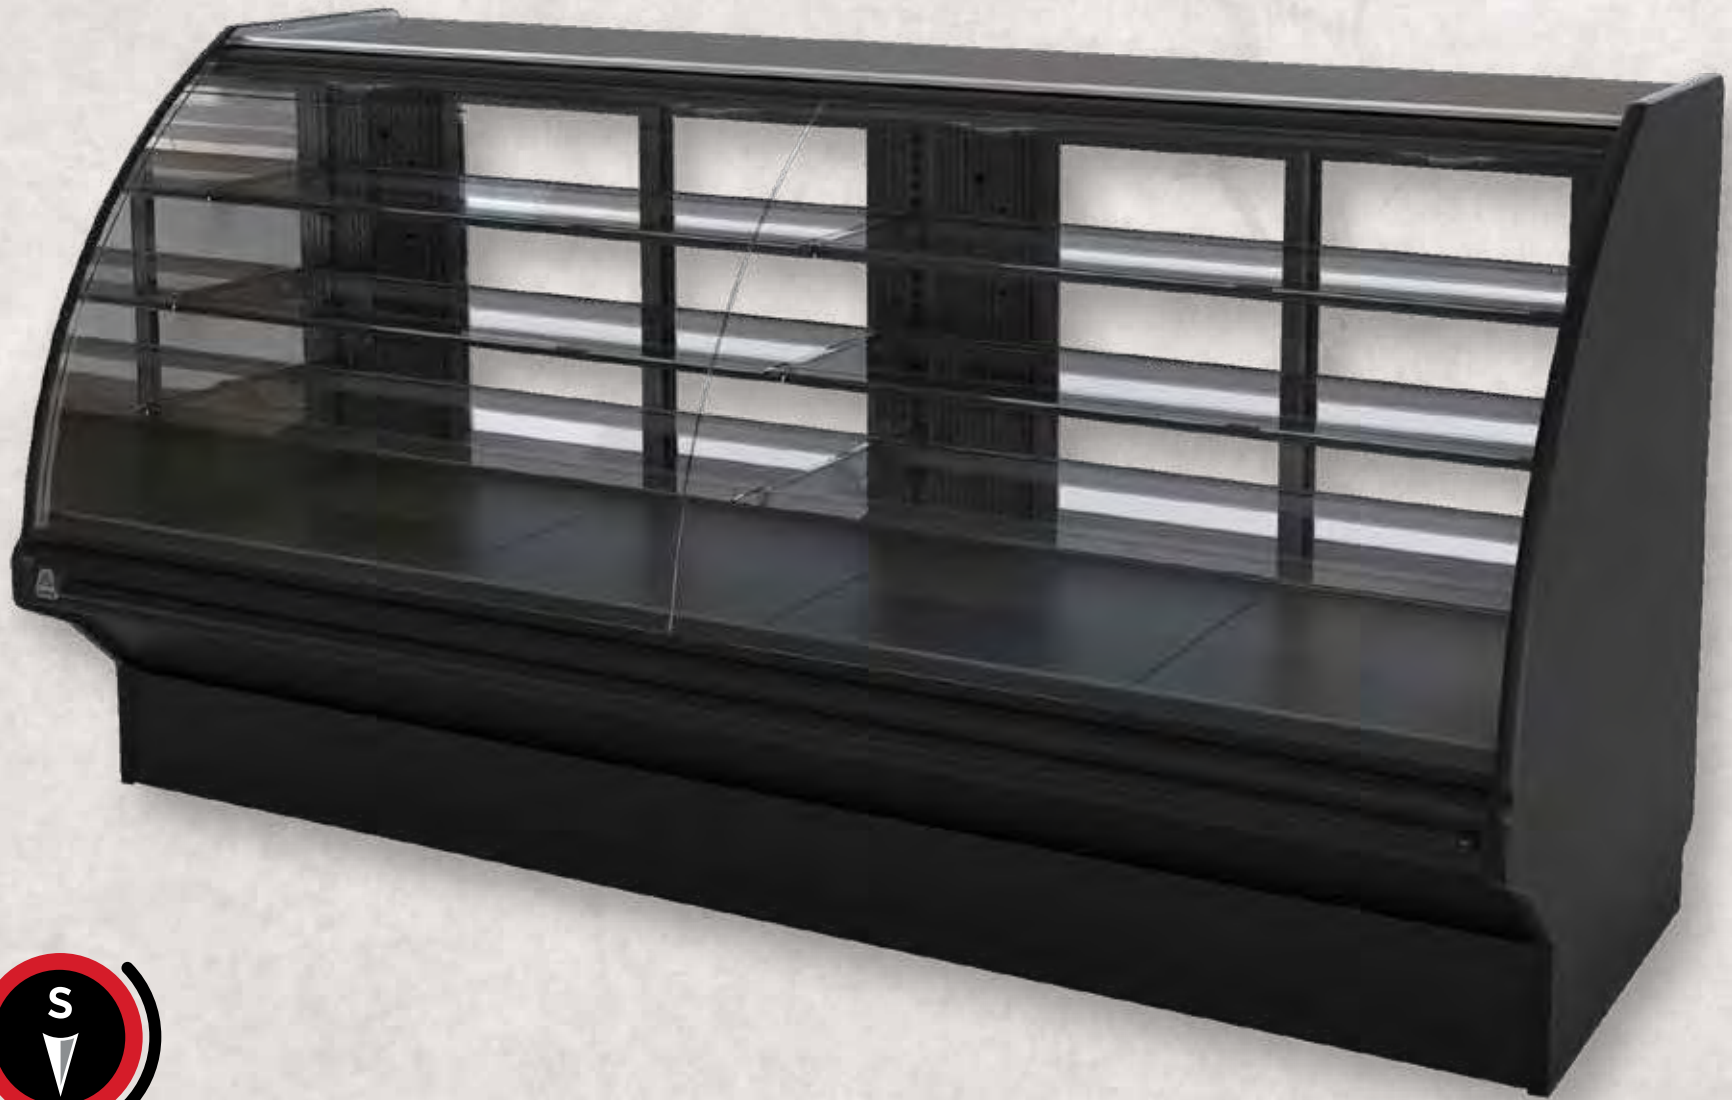

Shenandoah | 08.0-BCX-S-R
Bakery Merchandiser Service | Cold