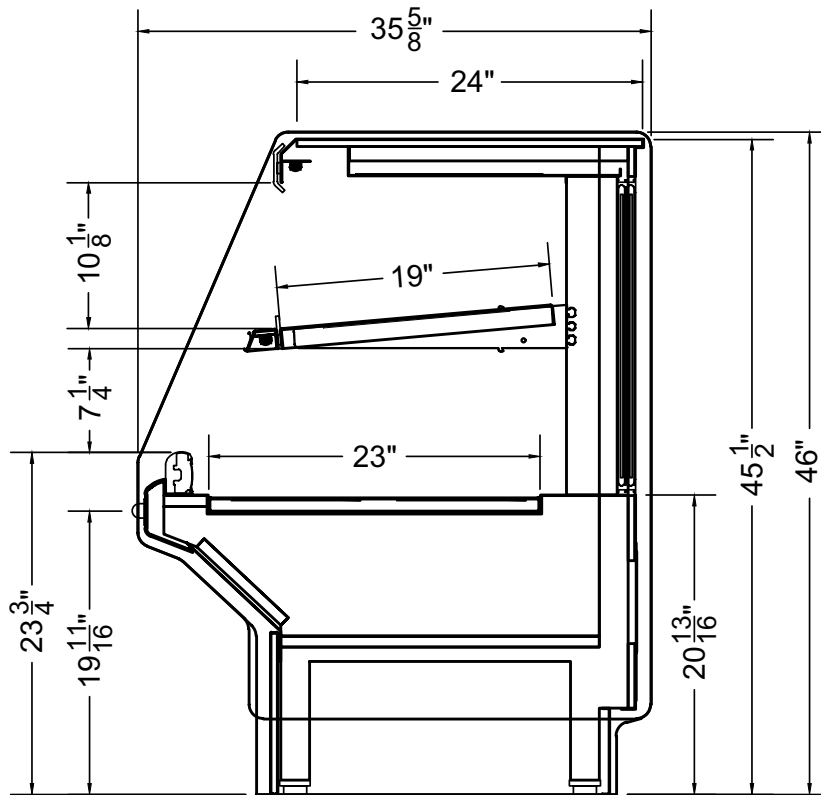

Section View

CATEGORIES

PRODUCT FEATURES

LED
Lighting

AVAILABLE LENGTHS

L: 4.0, 6.0

MODEL SHOWN

04.0-MDC-HT02-H