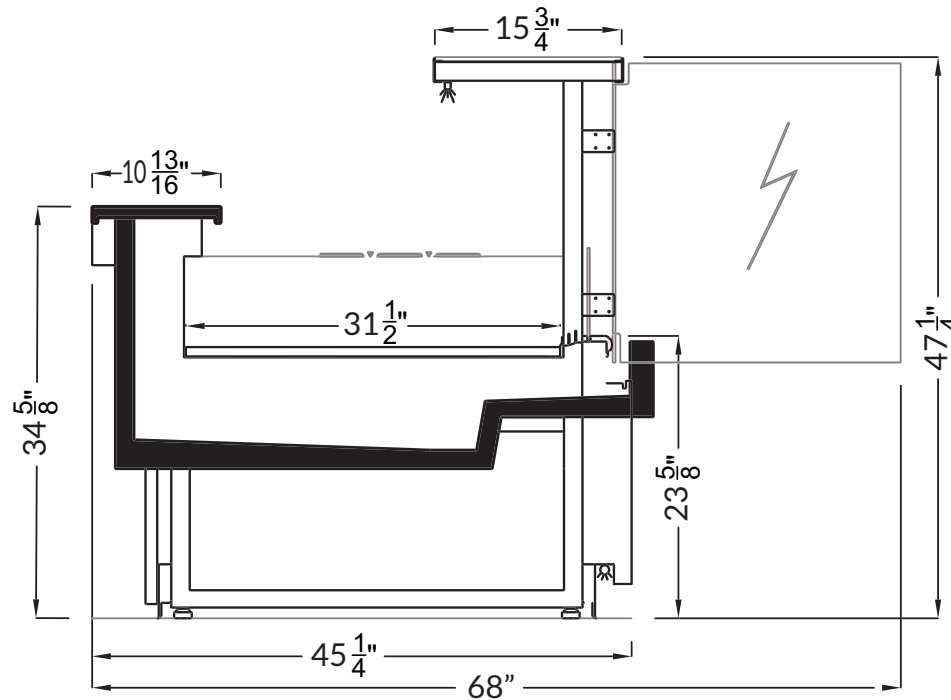

Section View