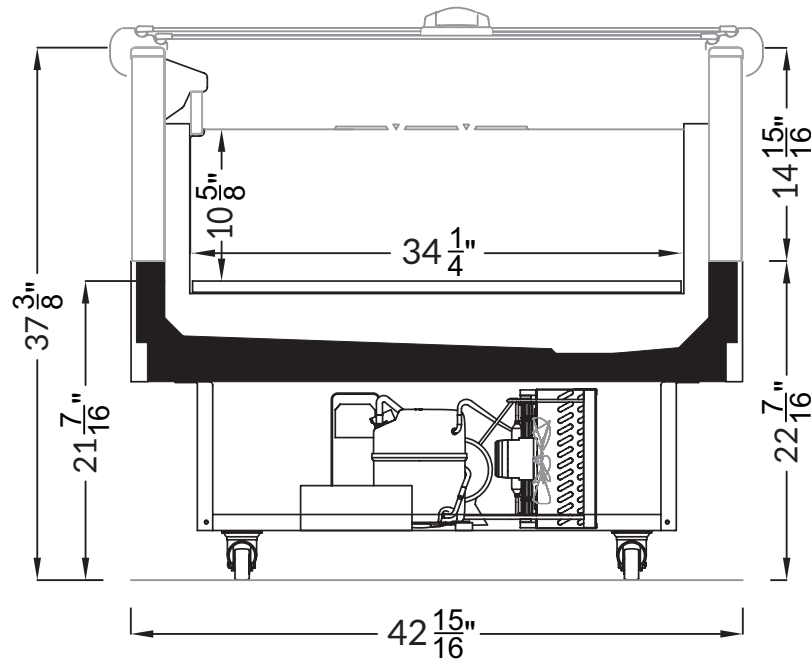

Spot Merchandiser

Section View