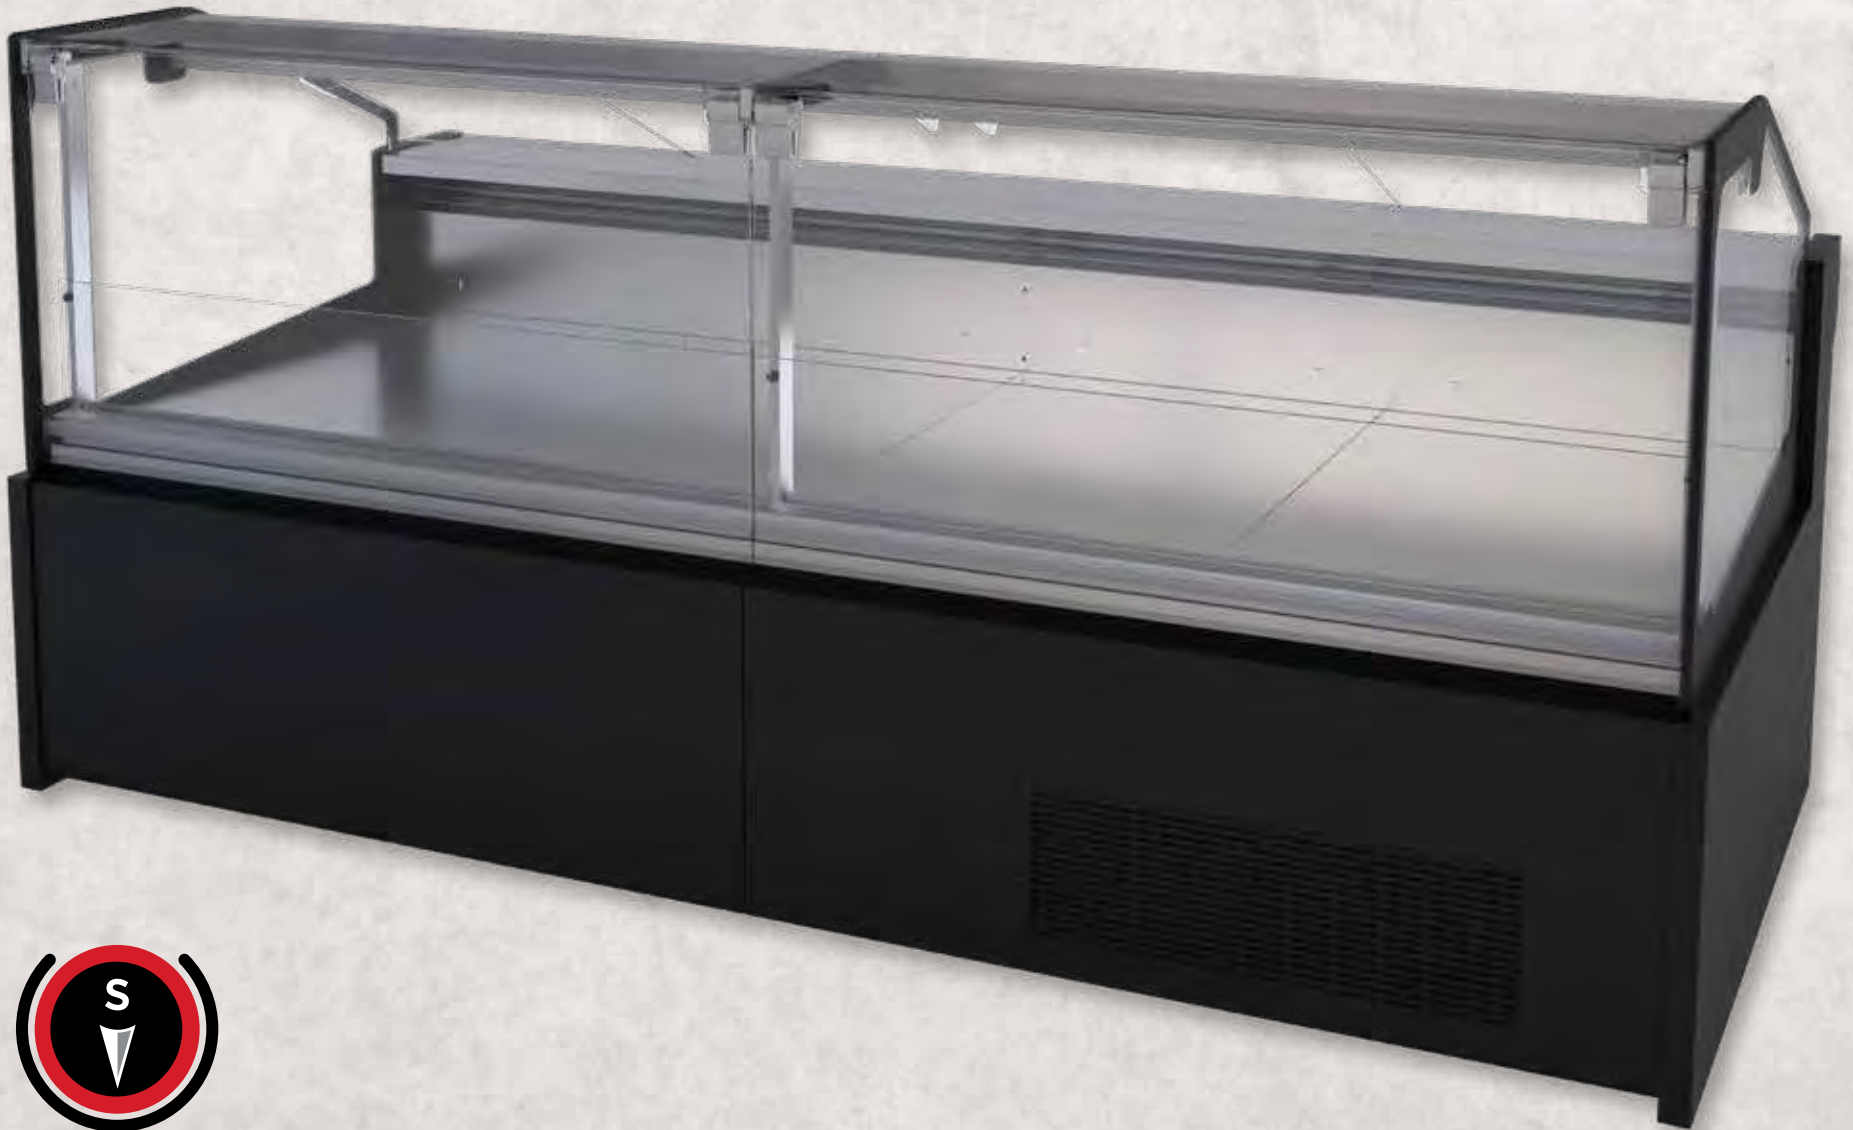

Hemlock | 08.2-SCS-47AXB-S
Service | Cold