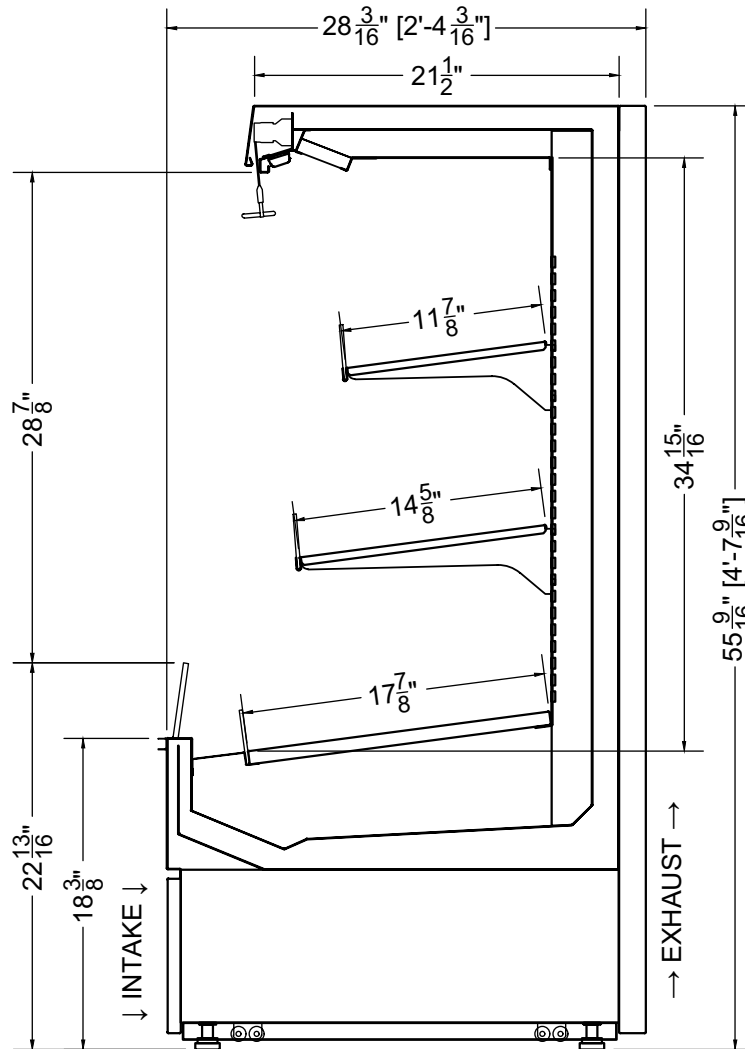

Image Not Available

Spot Merchandiser

Section View

CATEGORIES

PRODUCT FEATURES

AVAILABLE LENGTHS

L: 1.9

MODEL SHOWN