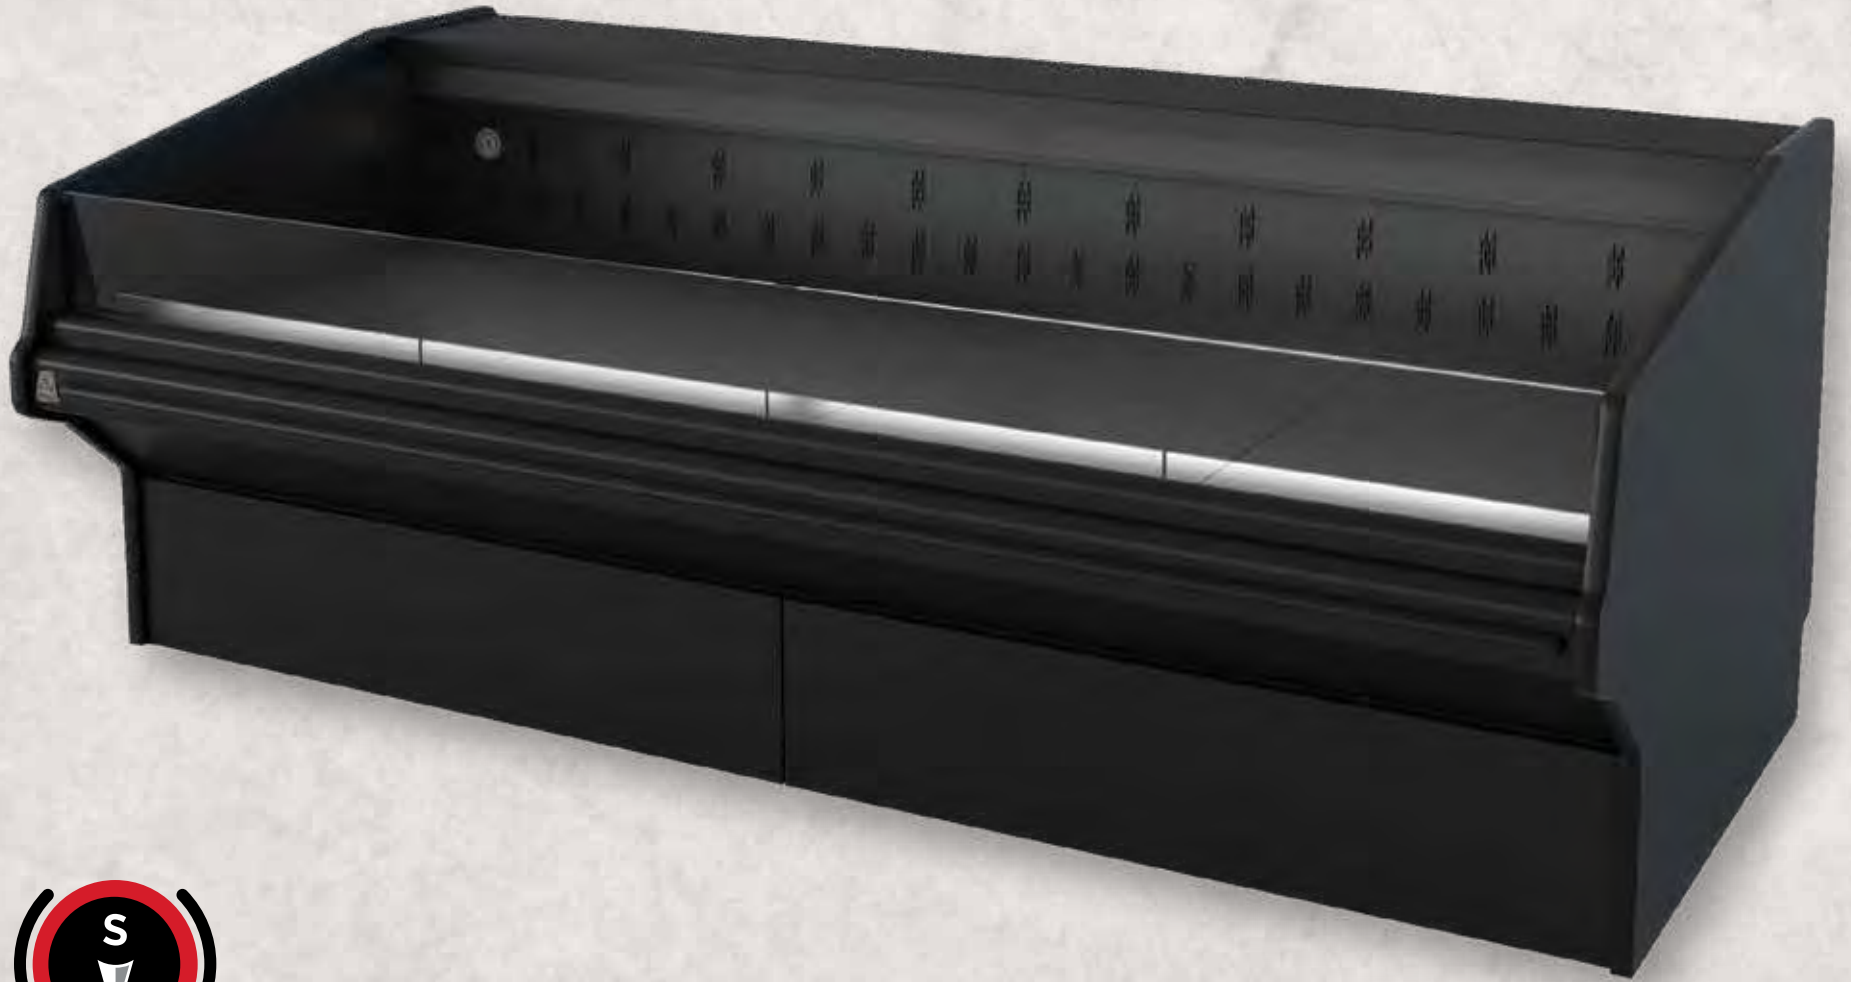

Canyon | 08.0-ODC-TS-R

Open Display | Cold