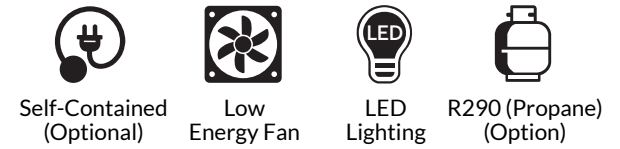

PRODUCT FEATURES

AVAILABLE LENGTHS

L: 2.3, 3.1 & 4.1

MODEL SHOWN

CHS-57AX

For available configurations, contact your Southern CaseArts representative.