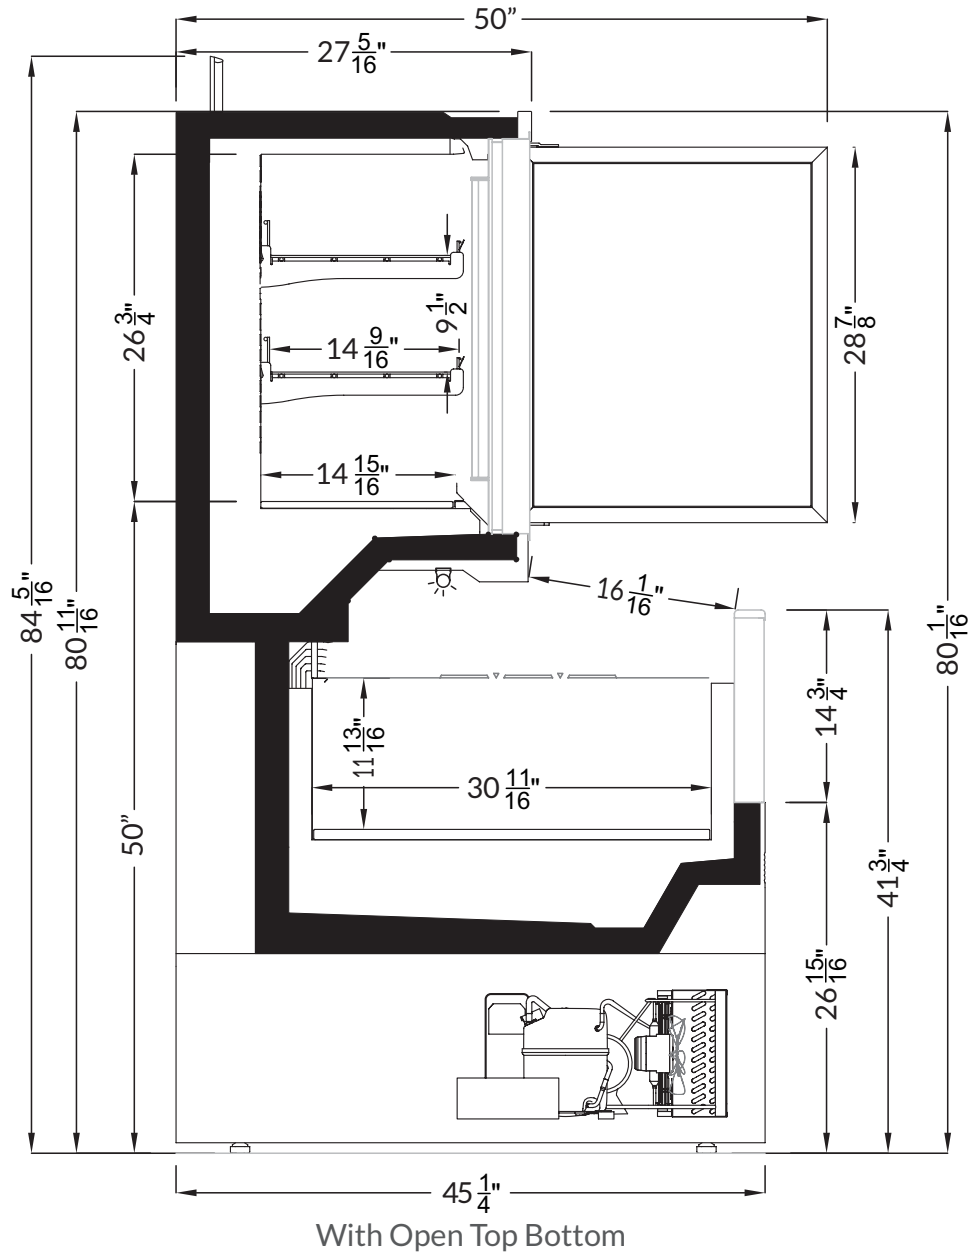

Section View

CATEGORIES

PRODUCT FEATURES