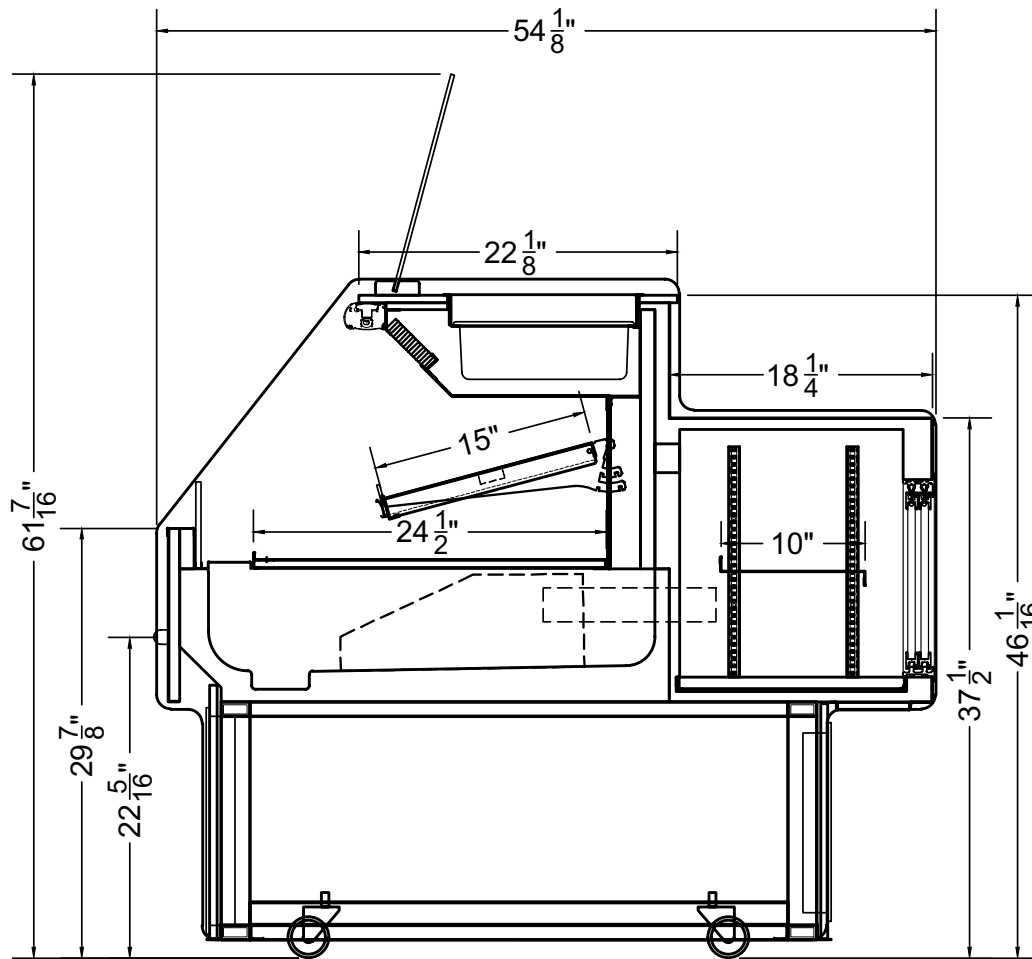

Section View