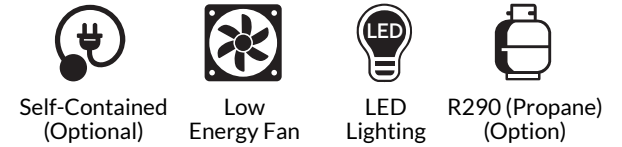

Image Not Available

Spot Merchandiser

Section View

CATEGORIES

PRODUCT FEATURES

AVAILABLE LENGTHS

L: 1.9

MODEL SHOWN