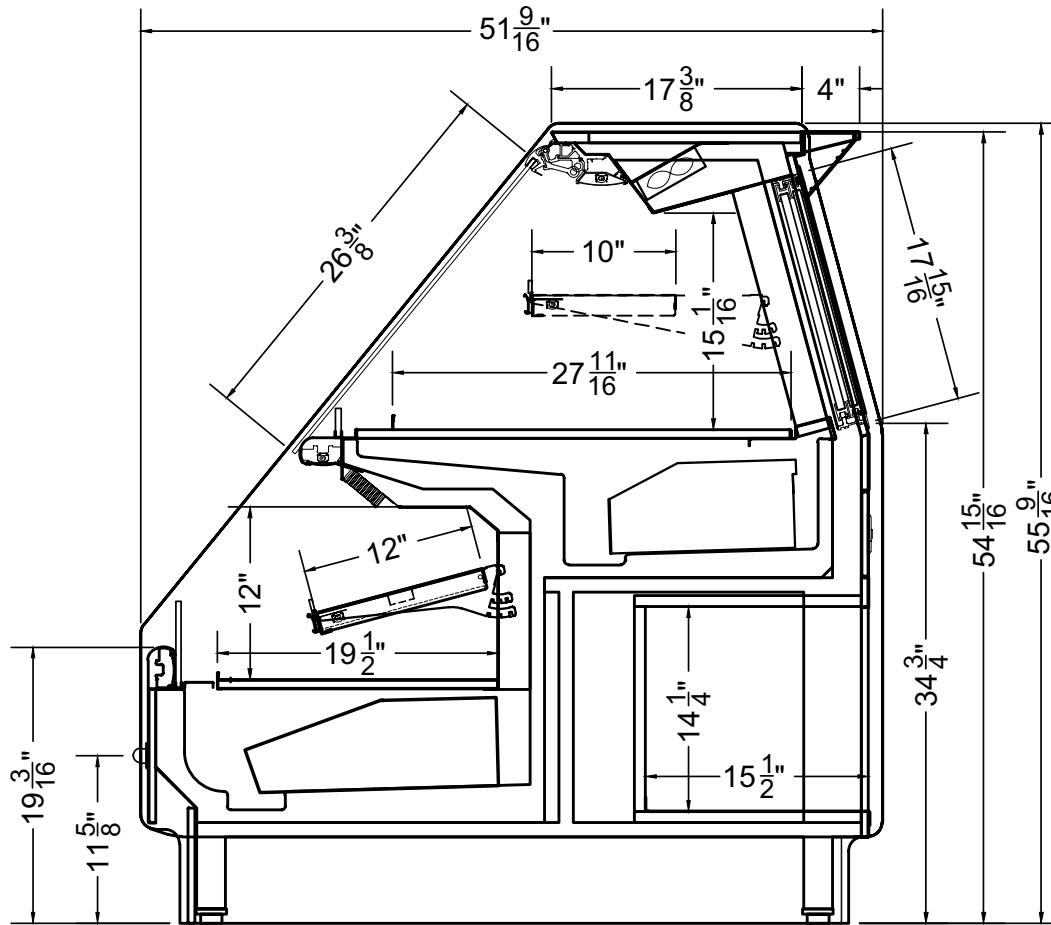

Section View