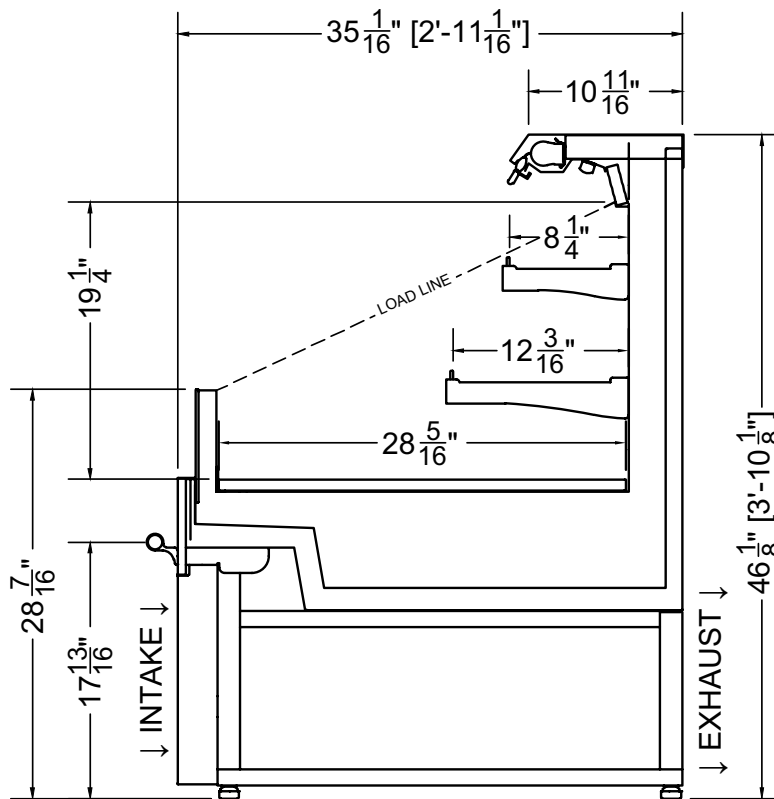

Section View