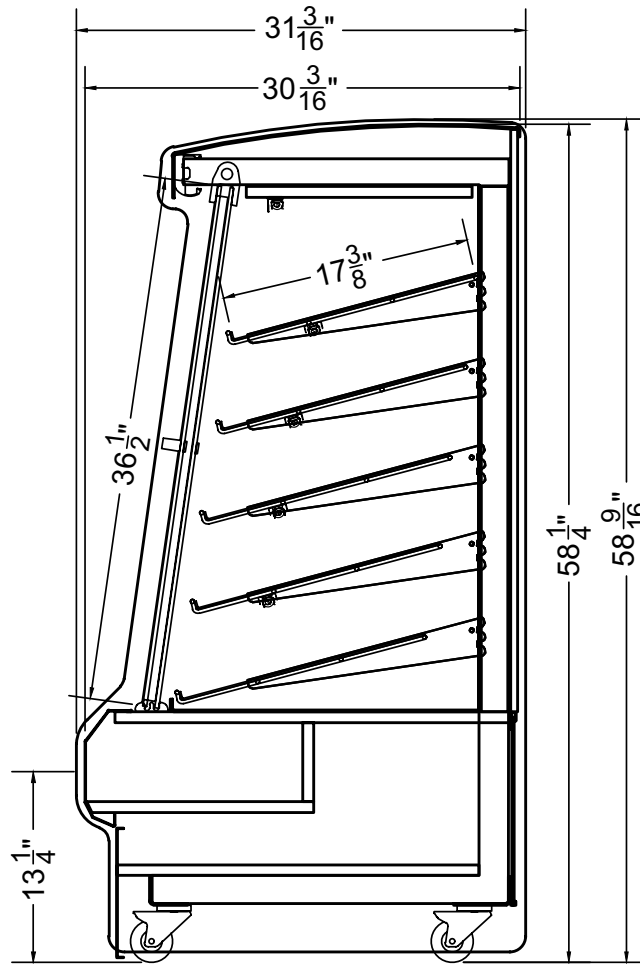

Section View

CATEGORIES

PRODUCT FEATURES

LED
Lighting

AVAILABLE LENGTHS

L: 6.0

MODEL SHOWN

06.2-CMI-PC-A

For available configurations, contact your
Southern CaseArts representative.