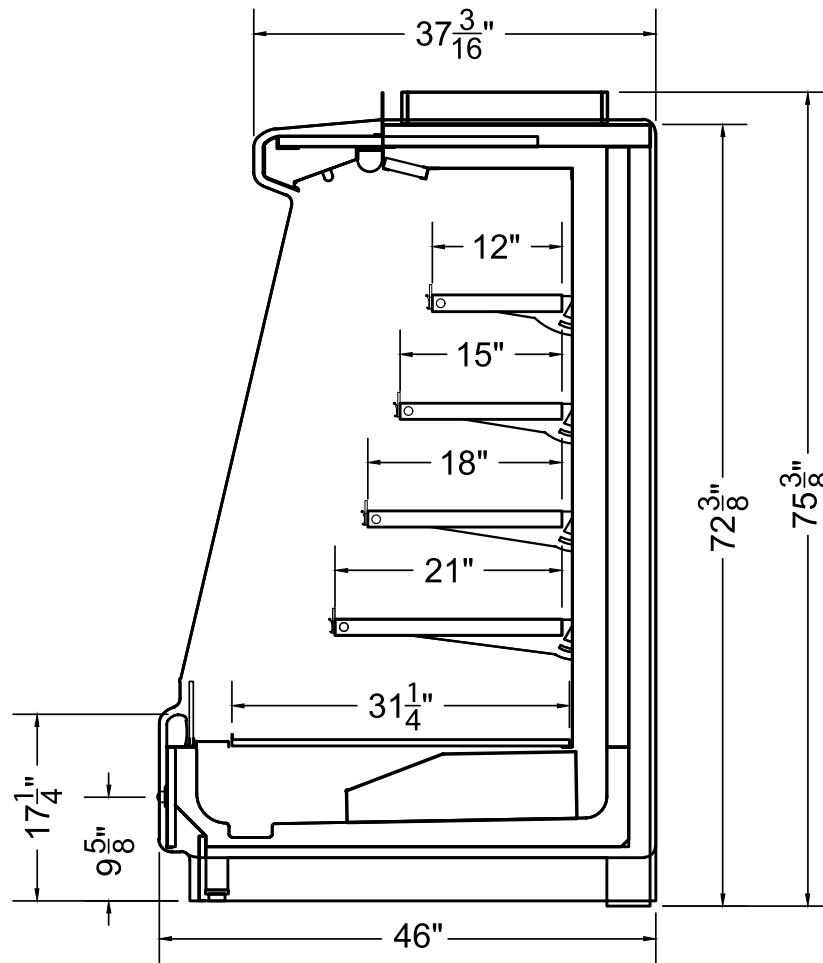

Section View

CATEGORIES

PRODUCT FEATURES

Remote

Low Energy Fan

LED Lighting

AVAILABLE LENGTHS

L: 4.0, 6.0, 8.0, 12.0