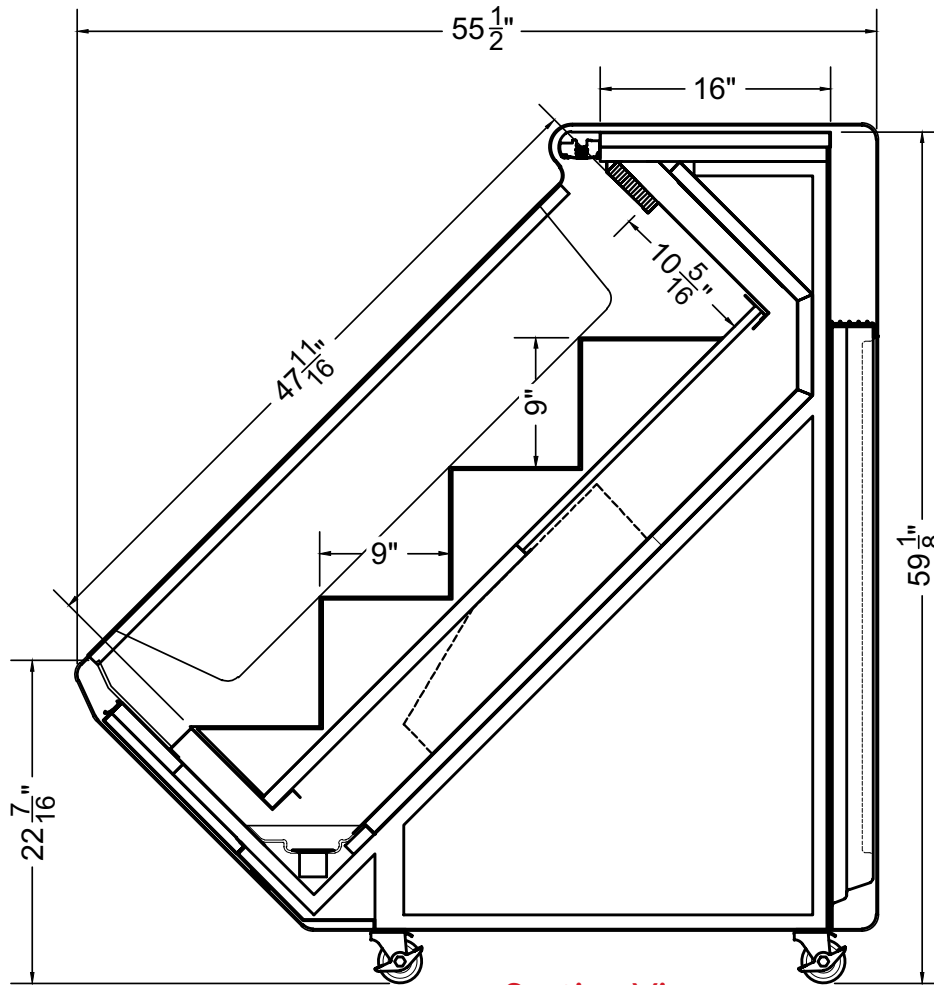

Spot Merchandiser

Section View

CATEGORIES

PRODUCT FEATURES

Self-Contained

Low Energy Fan

LED Lighting

AVAILABLE LENGTHS

L: 6.0, 8.0

MODEL SHOWN

06.0-LMRM-RPC-S

For available configurations, contact your Southern CaseArts representative.