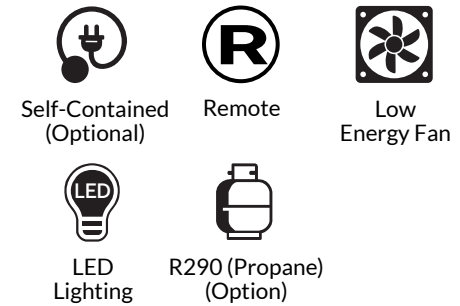

For available configurations, contact your Southern CaseArts representative.

Ozark | 08.2-SCS-49ZX-R
Service, serve over counter | Cold

Section View

CATEGORIES

PRODUCT FEATURES

AVAILABLE LENGTHS

L: 3.1, 4.1, 6.2, 8.2 & 12.3