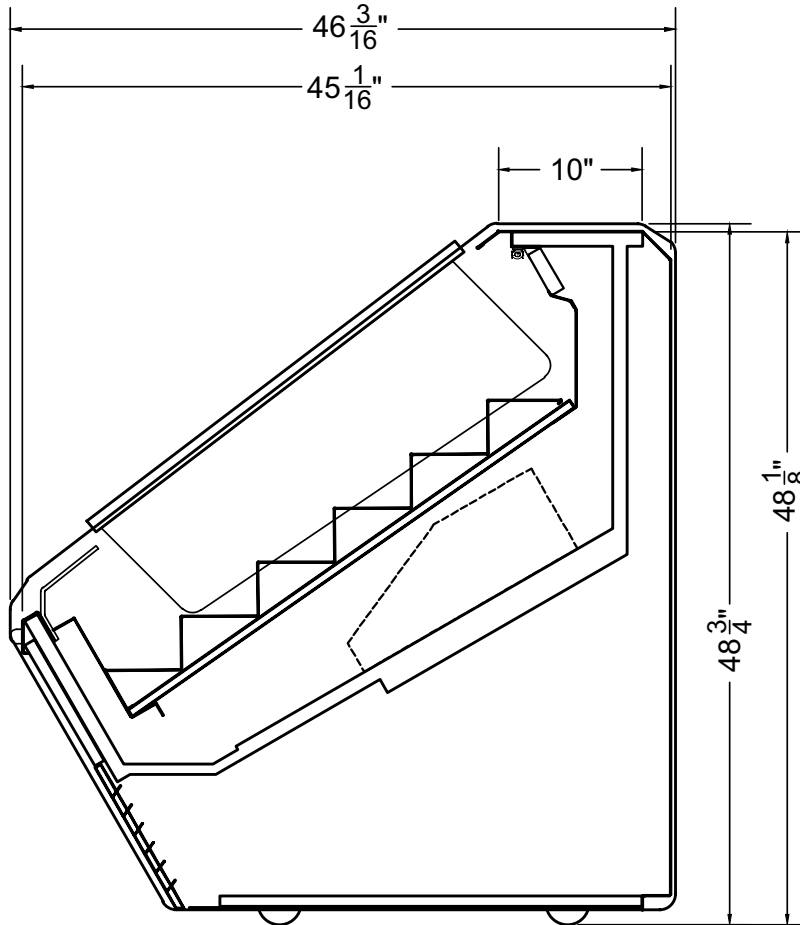

Spot Merchandiser

Section View

CATEGORIES

PRODUCT FEATURES

AVAILABLE LENGTHS

L: 5.8, 7.8

MODEL SHOWN

07.8-LMRM-HA2-S