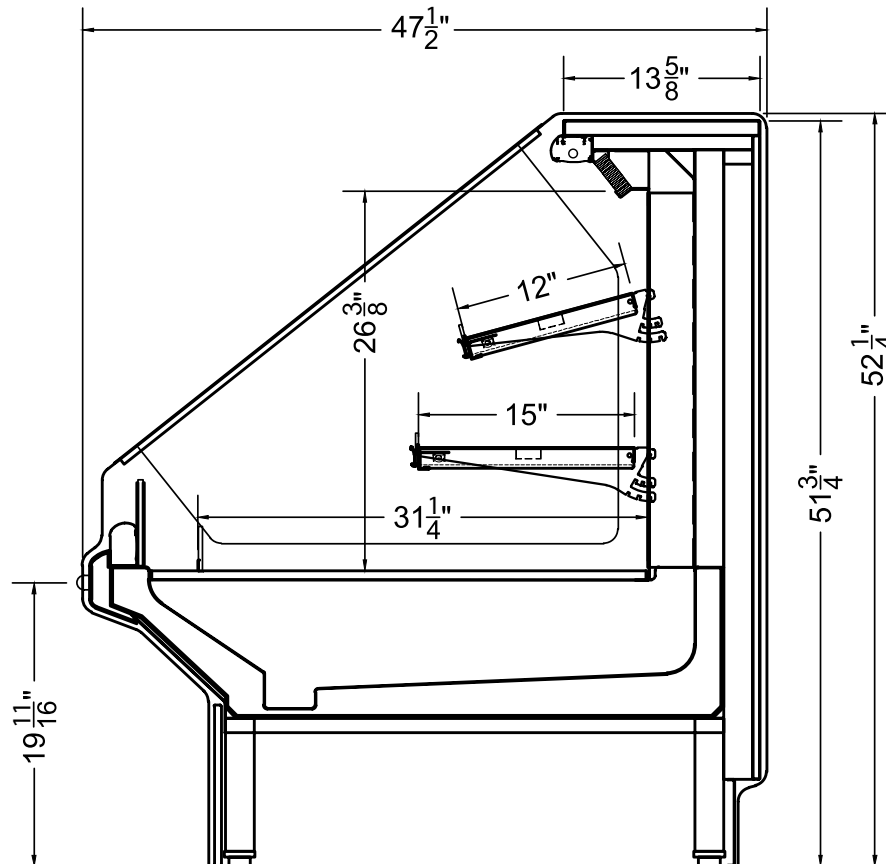

Section View