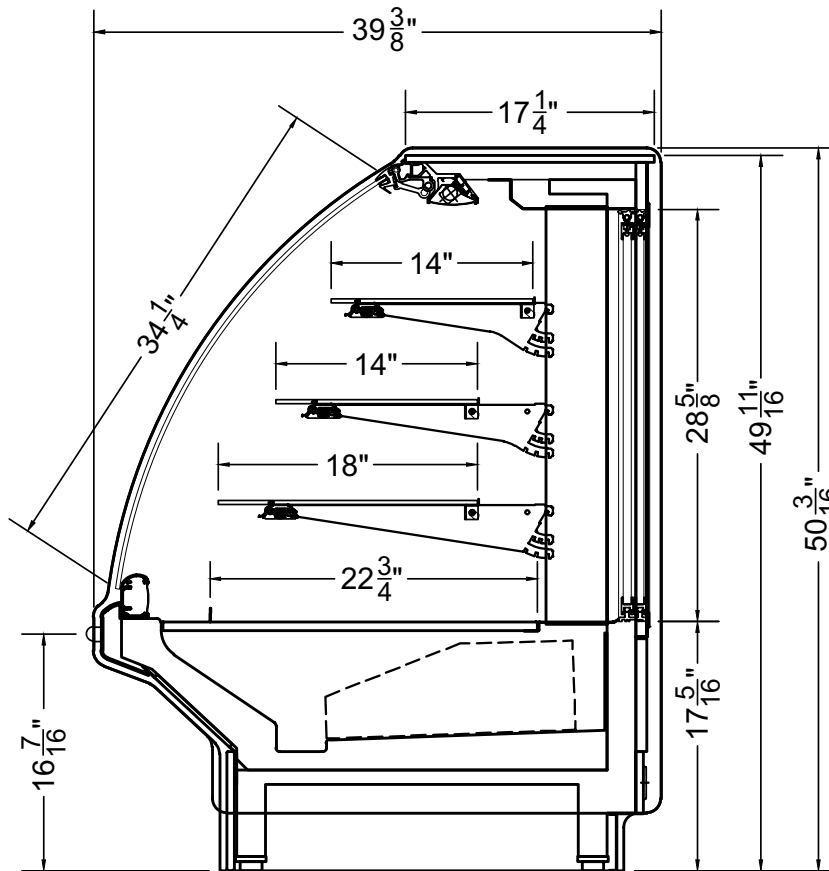

Section View

CATEGORIES

PRODUCT FEATURES

Remote

Low
Energy Fan

LED
Lighting

AVAILABLE LENGTHS

L: 6.0, 8.0, 12.0

MODEL SHOWN

08.0-BCX-S-R

For available configurations, contact your Southern CaseArts representative.