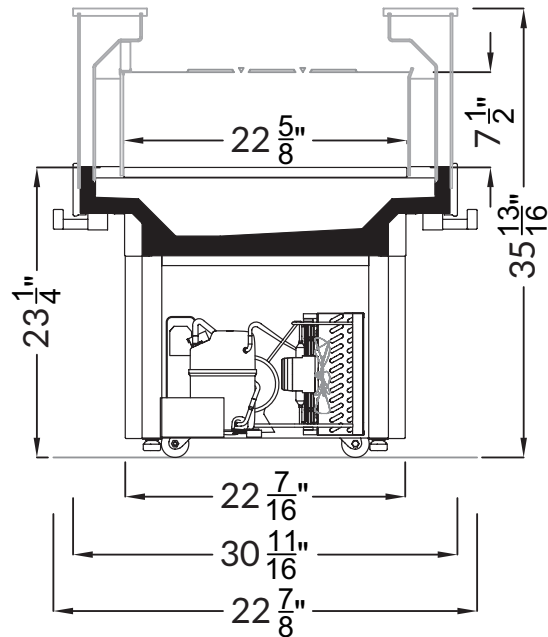

Spot Merchandiser

Section View

CATEGORIES

PRODUCT FEATURES

Self-Contained
(Optional)

Low
Energy Fan

R290 (Propane)
(Option)

AVAILABLE LENGTHS

L: 3.4 & 4.1

MODEL SHOWN

03.4-SAR-40AX-S

For available configurations, contact your
Southern CaseArts representative.