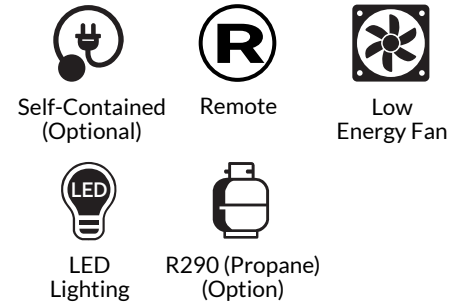

southerncasearts.com | 800.552.6283

Diablo | 07.7-MDD-79TN-R
Upright Glassed Freezer

Section View

CATEGORIES

PRODUCT FEATURES

AVAILABLE LENGTHS

L: 5.1, 7.7, 10.2 & 12.8

MODEL SHOWN