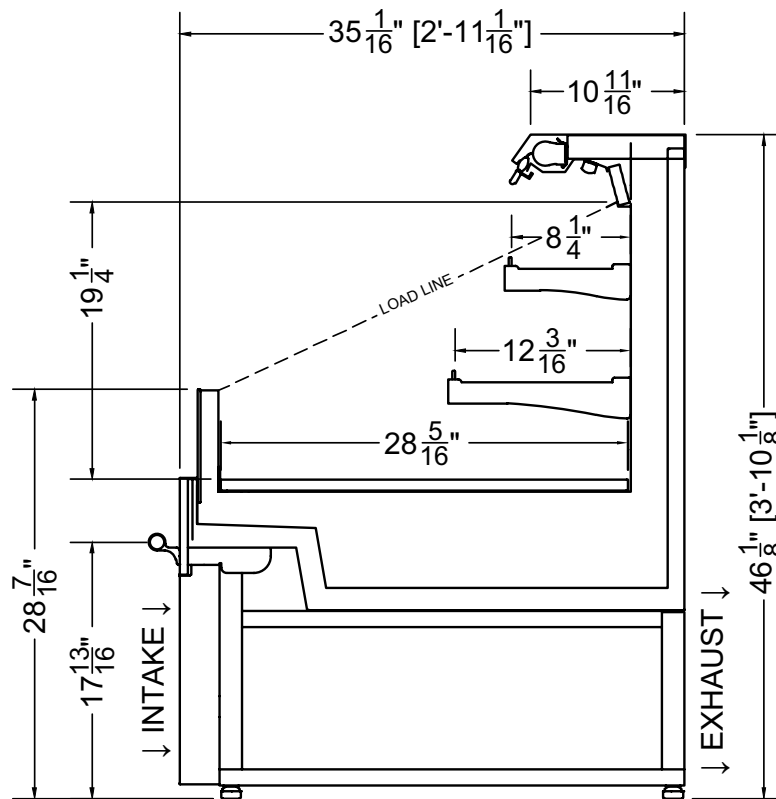

Section View