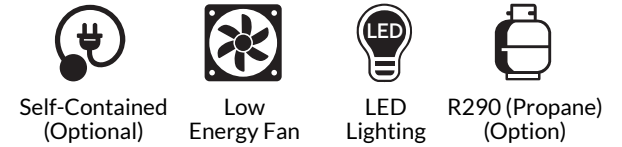

For available configurations, contact your Southern CaseArts representative.

Carson | 01.9-MDC-55AVBH-S
Spot Merchandiser Self-Contained | Cold

Spot Merchandiser

Section View

CATEGORIES

PRODUCT FEATURES

AVAILABLE LENGTHS