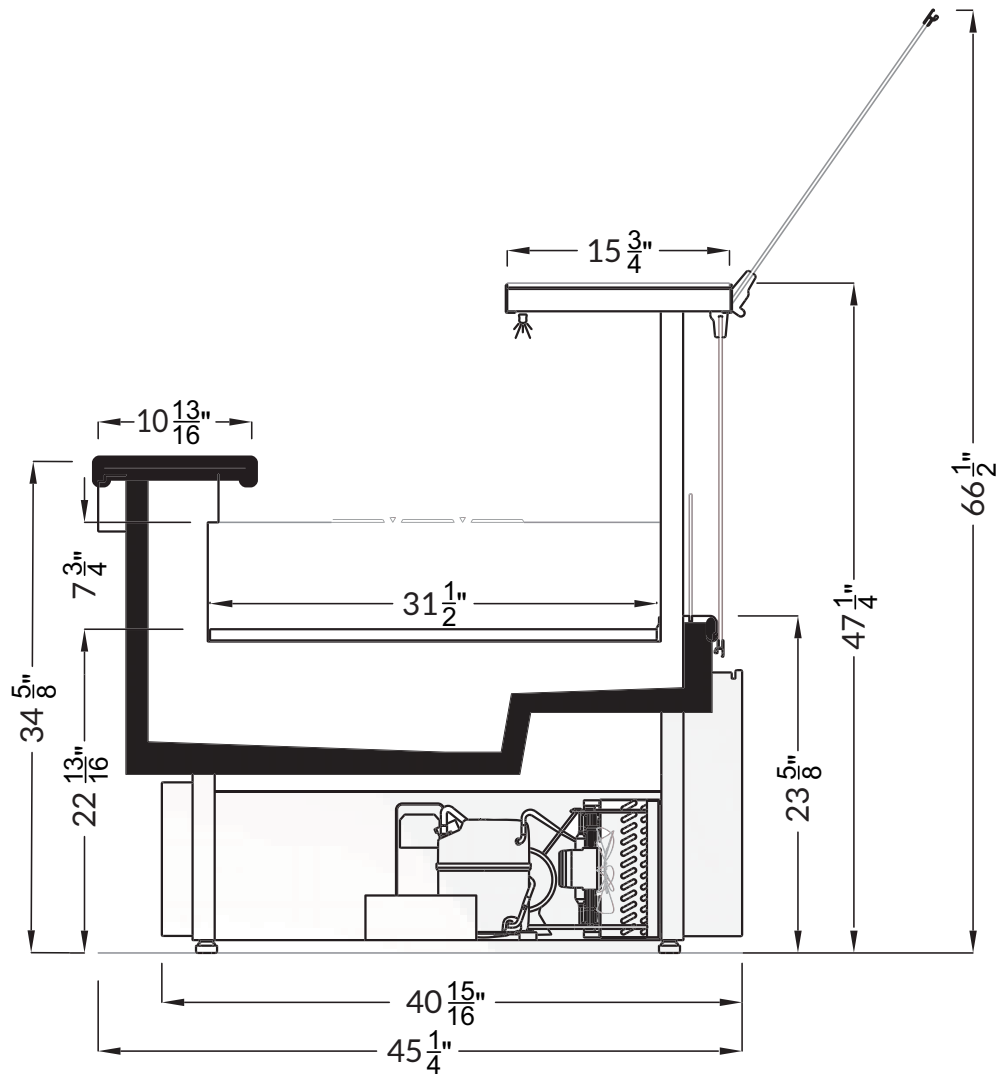

Hemlock | 08.2-SCS-47AXB-S
Service | Cold

Section View

CATEGORIES

PRODUCT FEATURES

AVAILABLE LENGTHS

L: 3.1, 4.1, 6.2, 8.2

MODEL SHOWN

08.2-SCS-47AXB-S