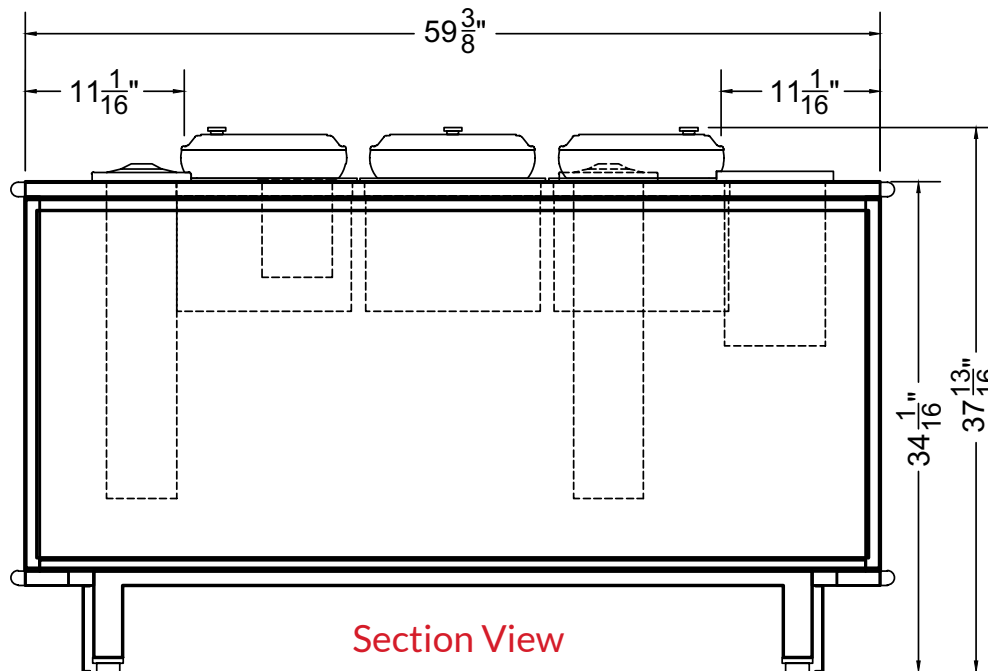

For available configurations, contact your Southern CaseArts representative.

Seneca | 05.0-FSE-CHSI-H
Food Service Equipment (Hot Soup) | Hot

CATEGORIES

AVAILABLE LENGTHS

L: 5.0

MODEL SHOWN

05.0-FSE-CHSI-H

For available configurations, contact your Southern CaseArts representative.