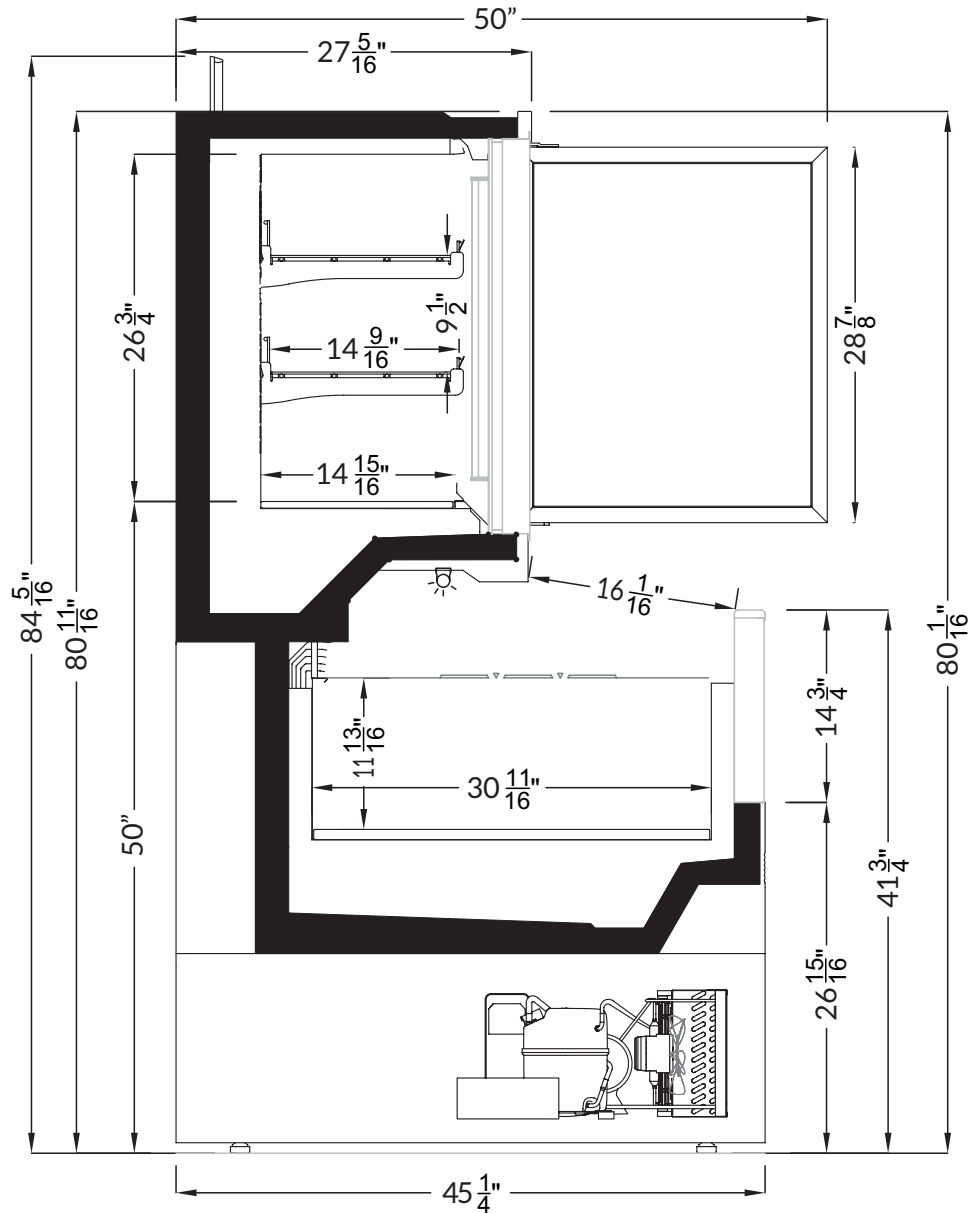

With Open Top Bottom

Section View

CATEGORIES

PRODUCT FEATURES

AVAILABLE LENGTHS

L: 4.1, 6.2, 8.2 & 12.3

MODEL SHOWN

06.2-MDD-79TNC-S

For available configurations, contact your
Southern CaseArts representative.