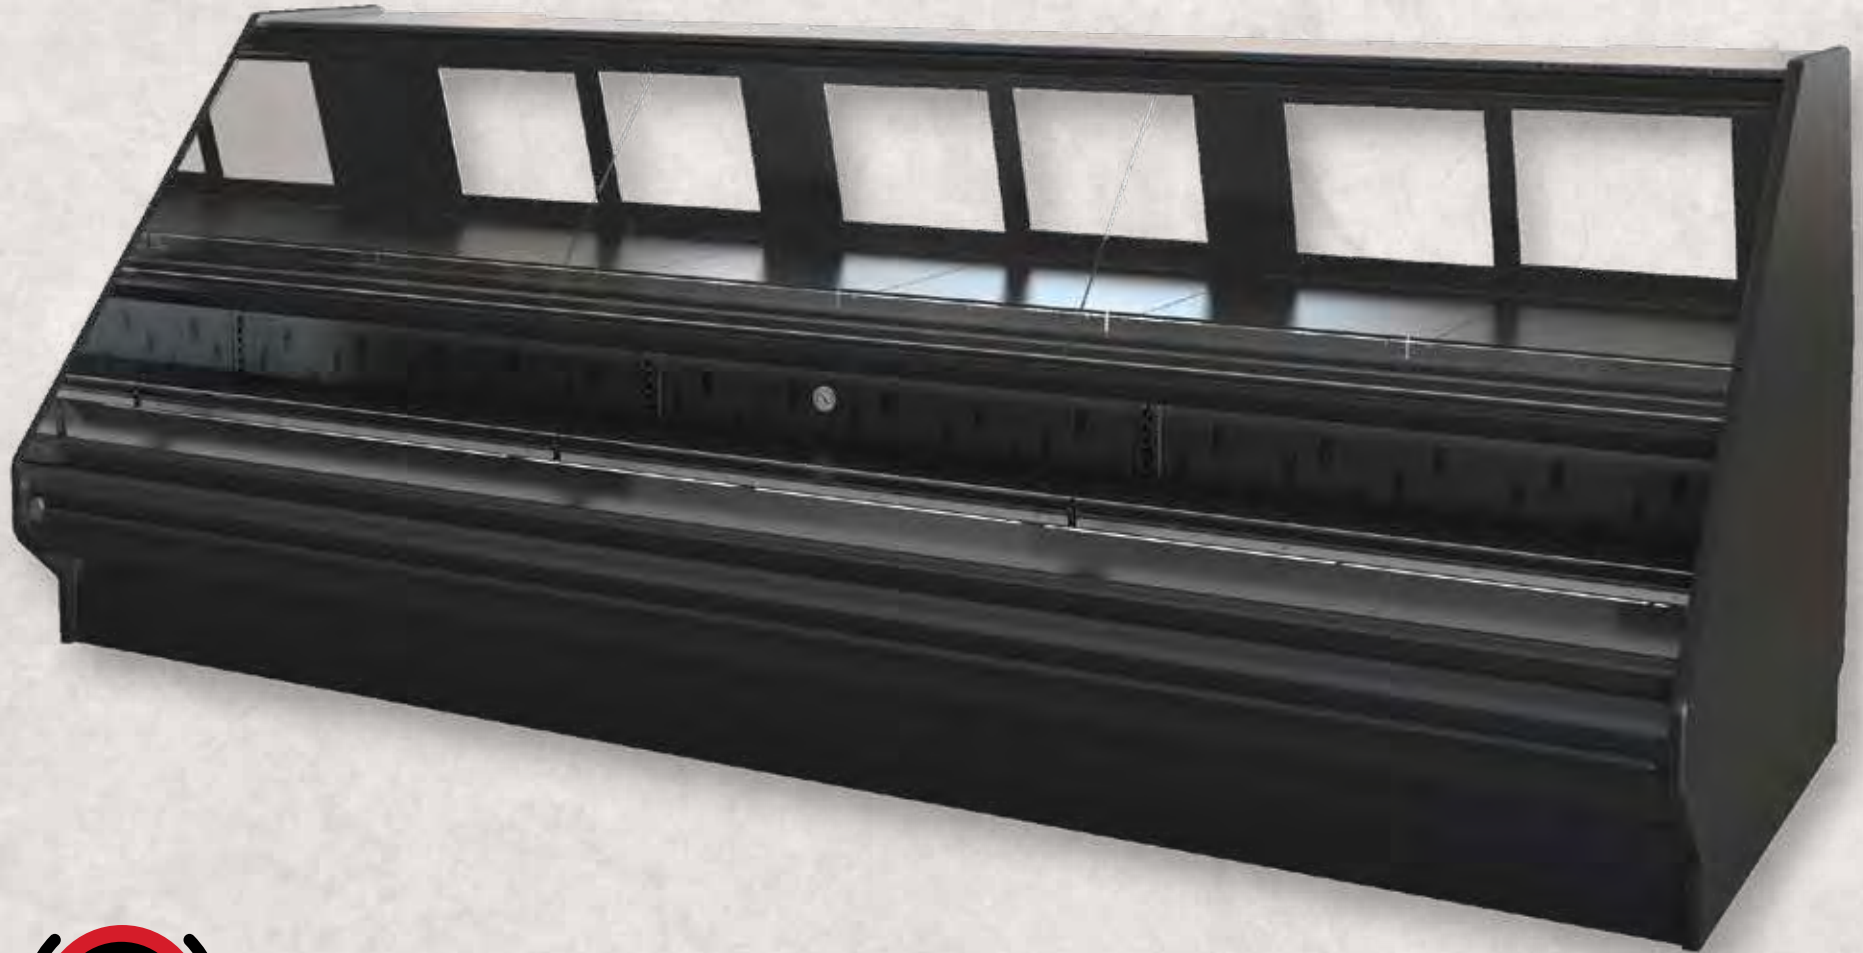

Chestnut | 12.0-CVT-BWD-R
Deli Combination Merchandiser | Cold