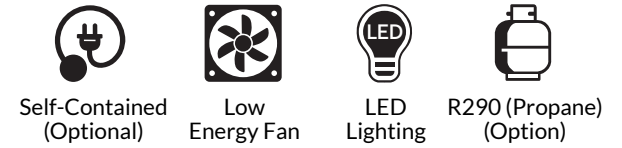

Spot Merchandiser

Section View

CATEGORIES

PRODUCT FEATURES

AVAILABLE LENGTHS

L: 3.3 & 4.1

MODEL SHOWN

04.1-MDC-59AVBH-S