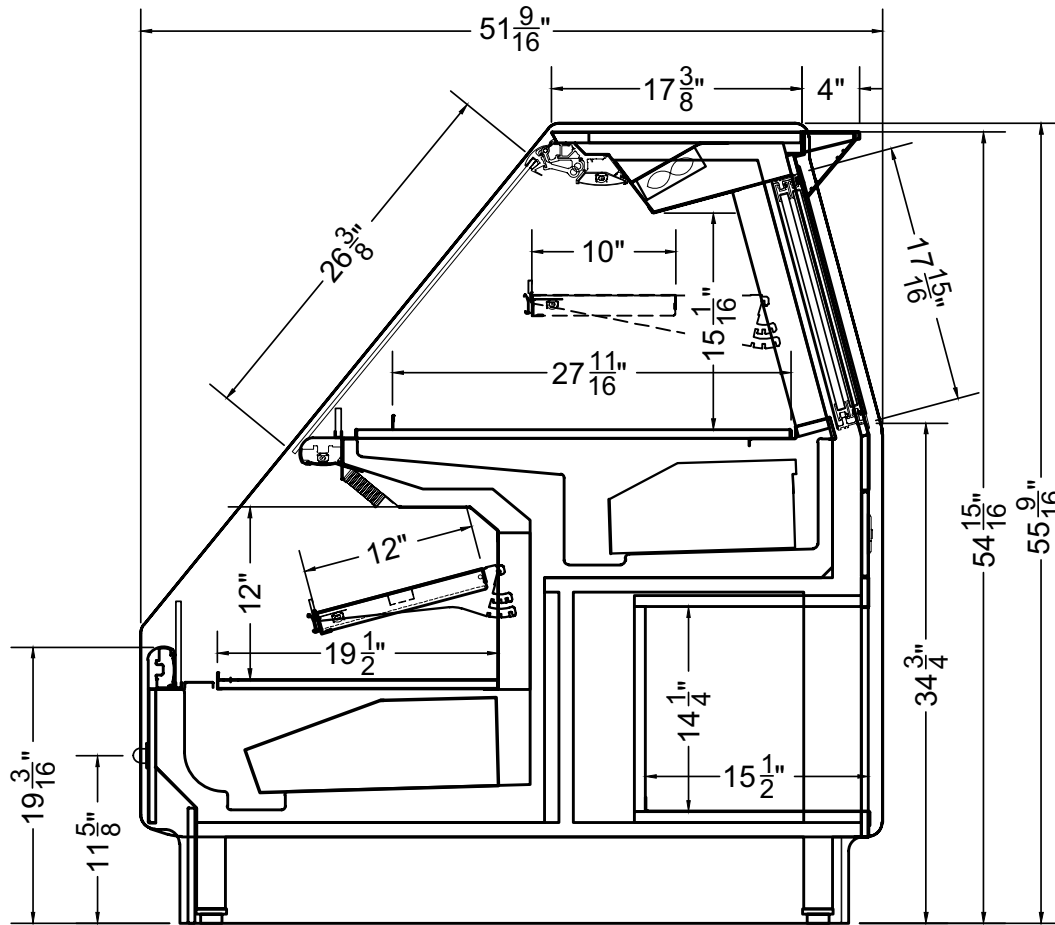

Section View