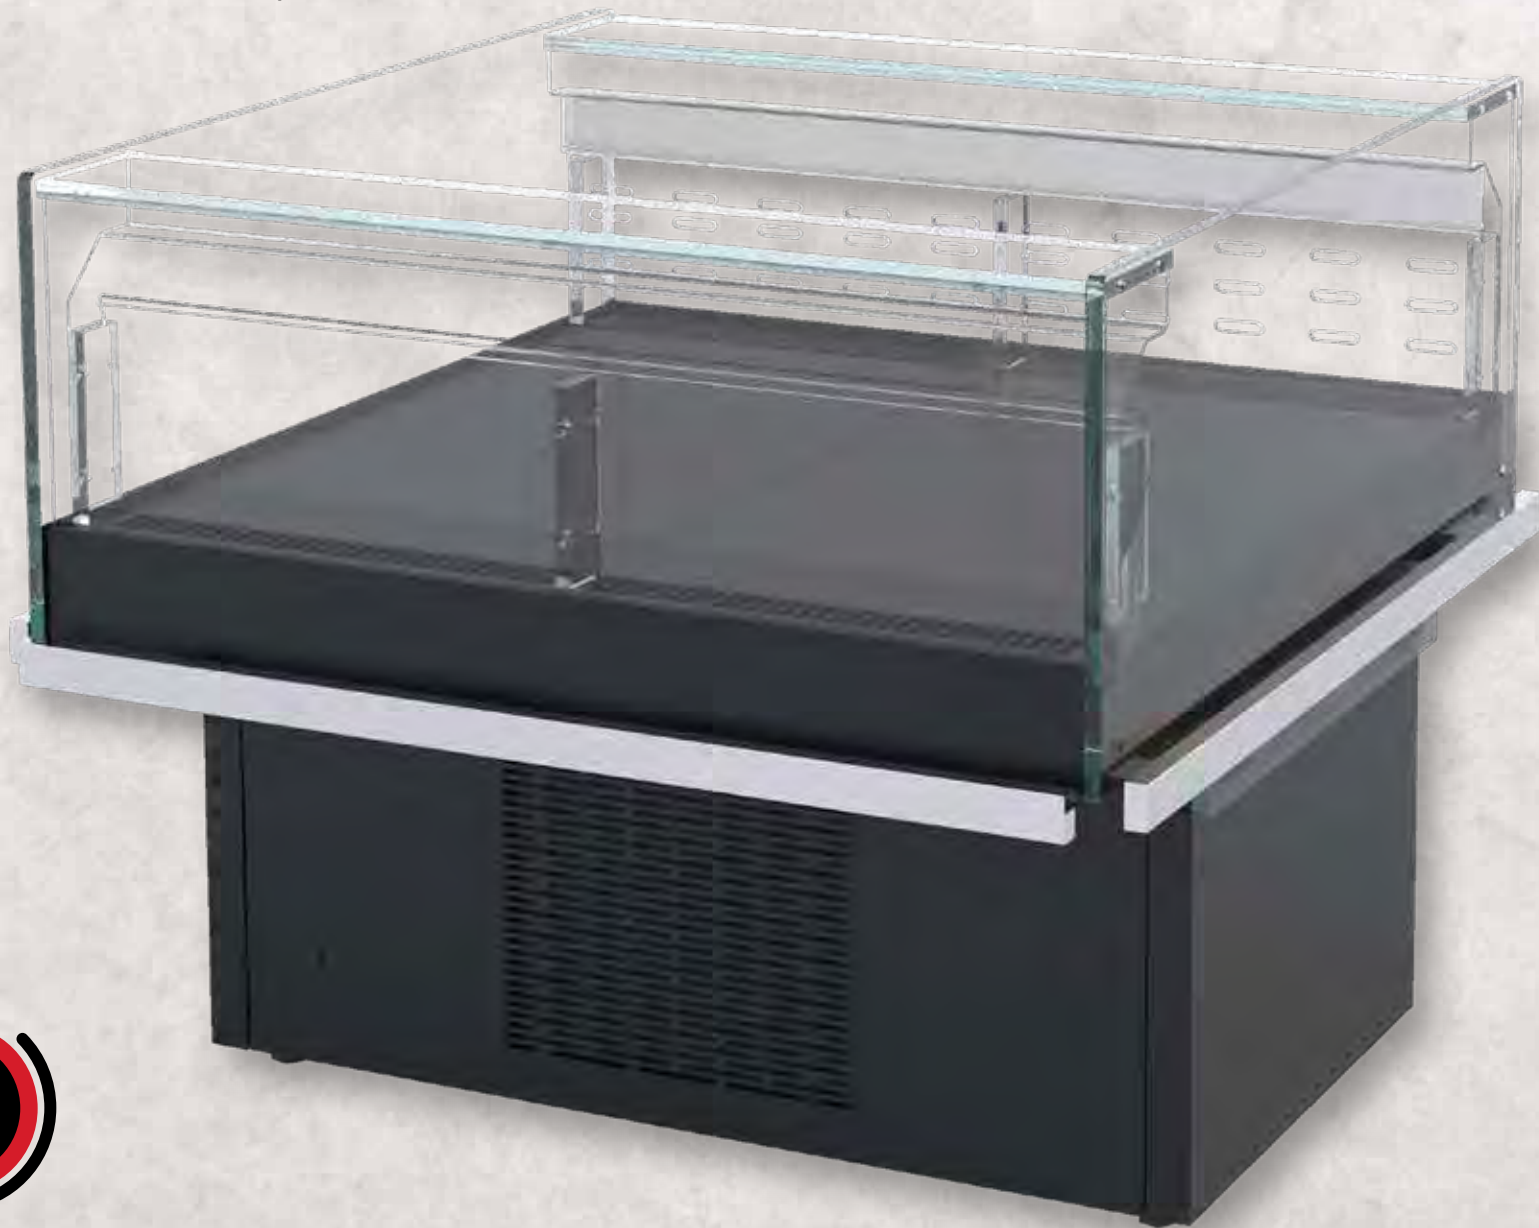

Pine | 03.4-SAR-40AX-S
Island Self-Contained | Cold