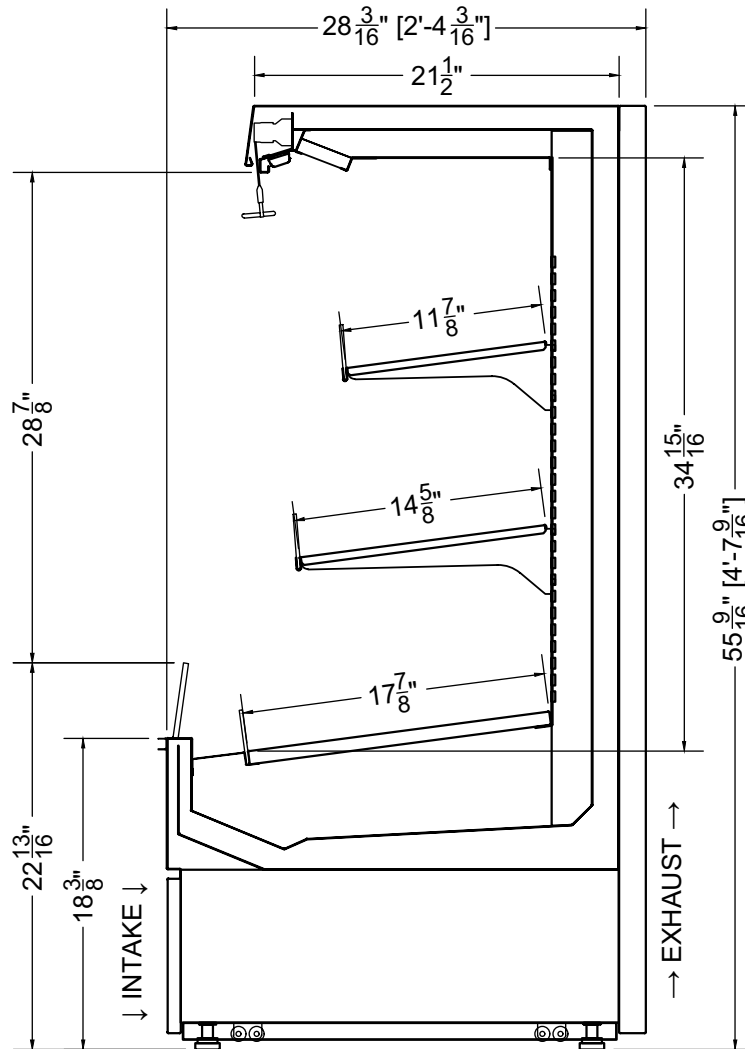

Spot Merchandiser

Section View