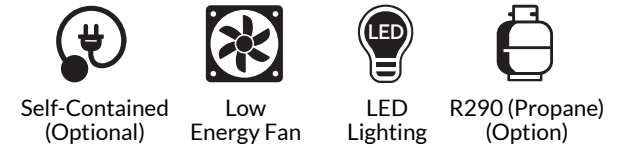

Hemlock | 08.2-SCS-47AXB-S
Service | Cold

Section View

CATEGORIES

PRODUCT FEATURES

AVAILABLE LENGTHS

L: 3.1, 4.1, 6.2, 8.2

MODEL SHOWN

08.2-SCS-47AXB-S