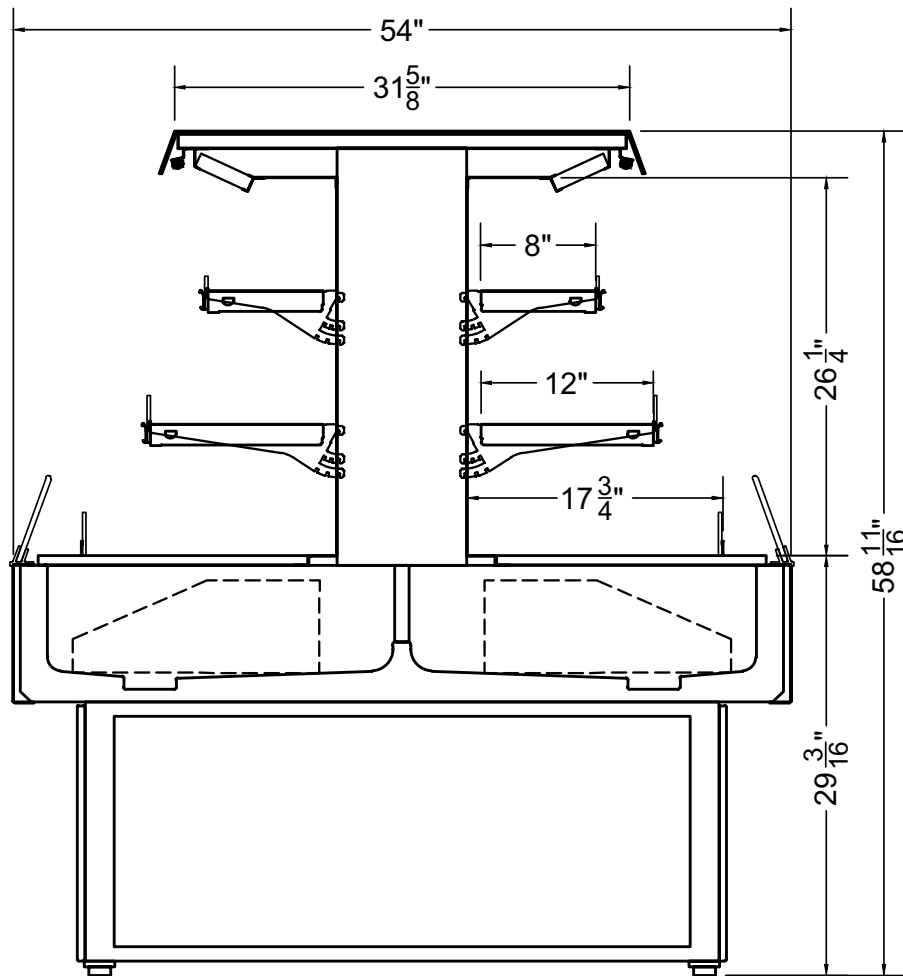

Section View