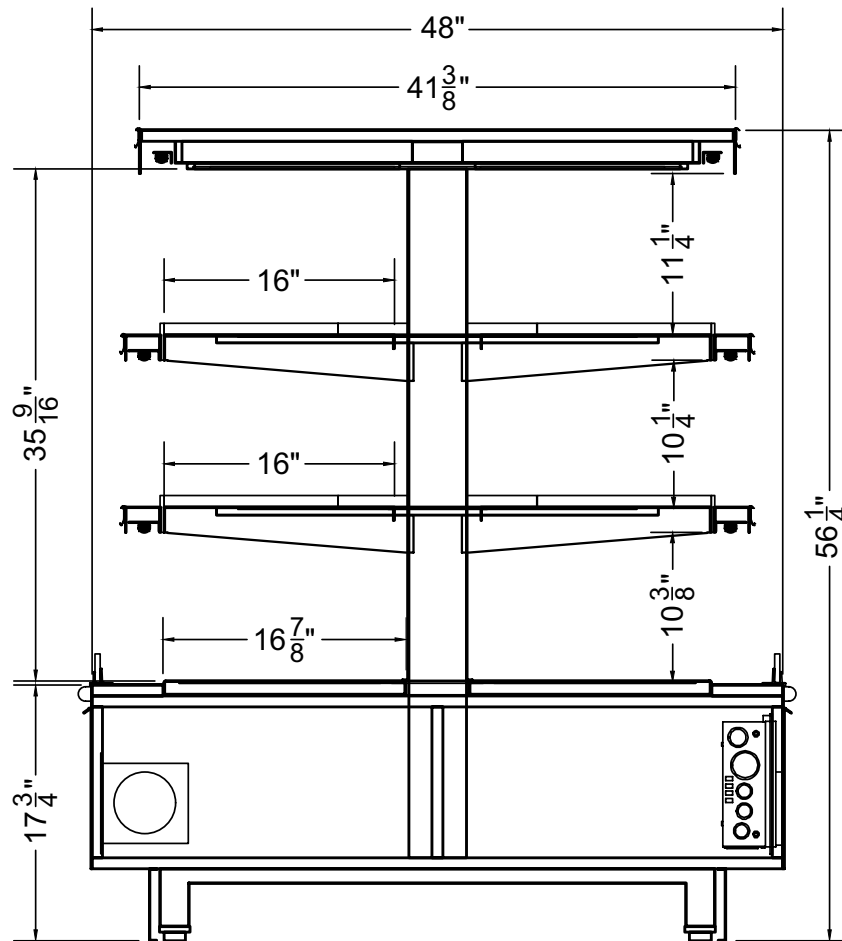

Section View

CATEGORIES

PRODUCT FEATURES

LED
Lighting

AVAILABLE LENGTHS

L: 7.1, 10.1, 12.1

MODEL SHOWN

07.1-FSE-HCI3-H

For available configurations, contact your
Southern CaseArts representative.