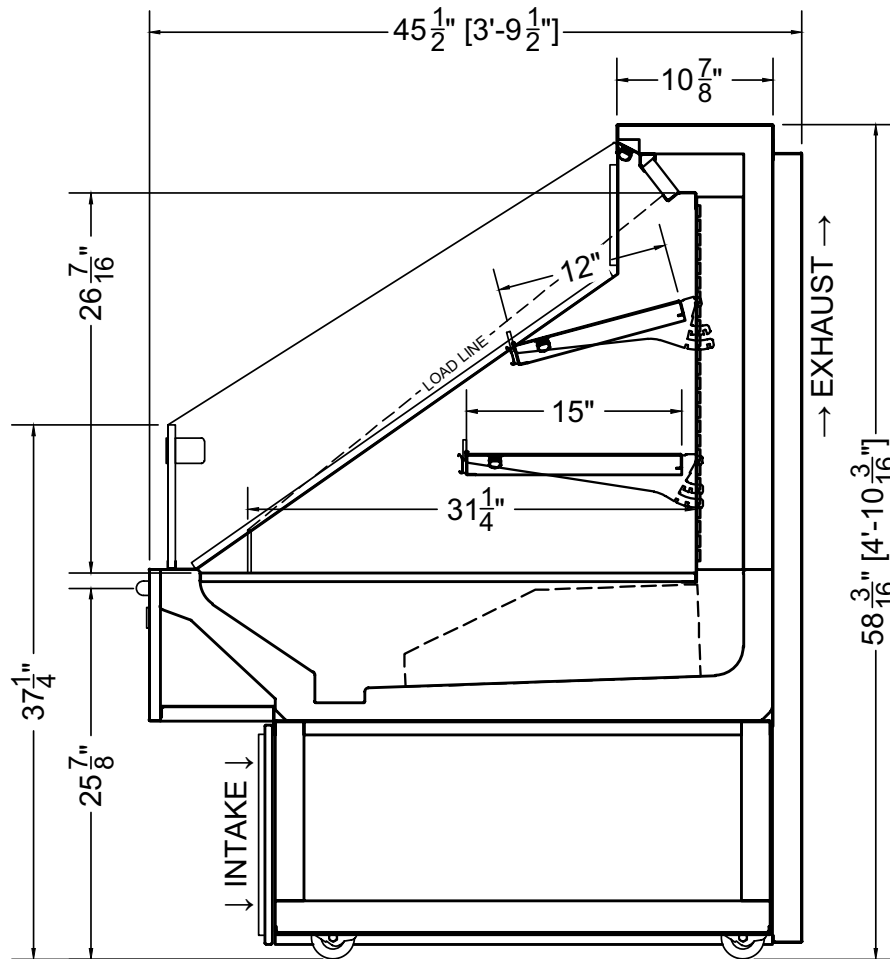

Spot Merchandiser

Section View