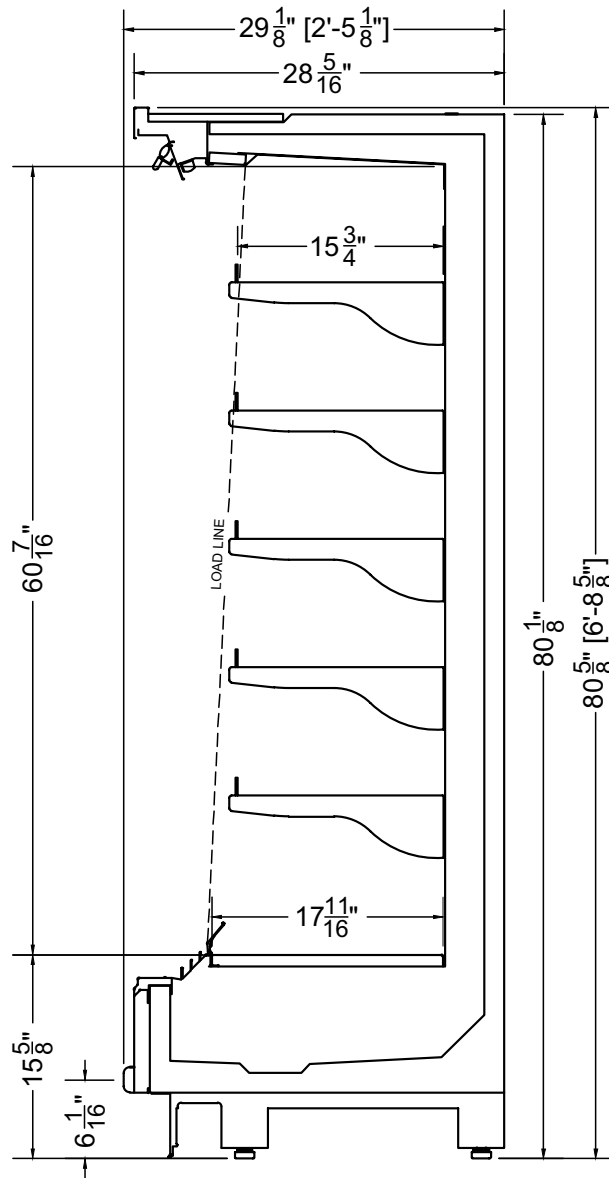

Section View