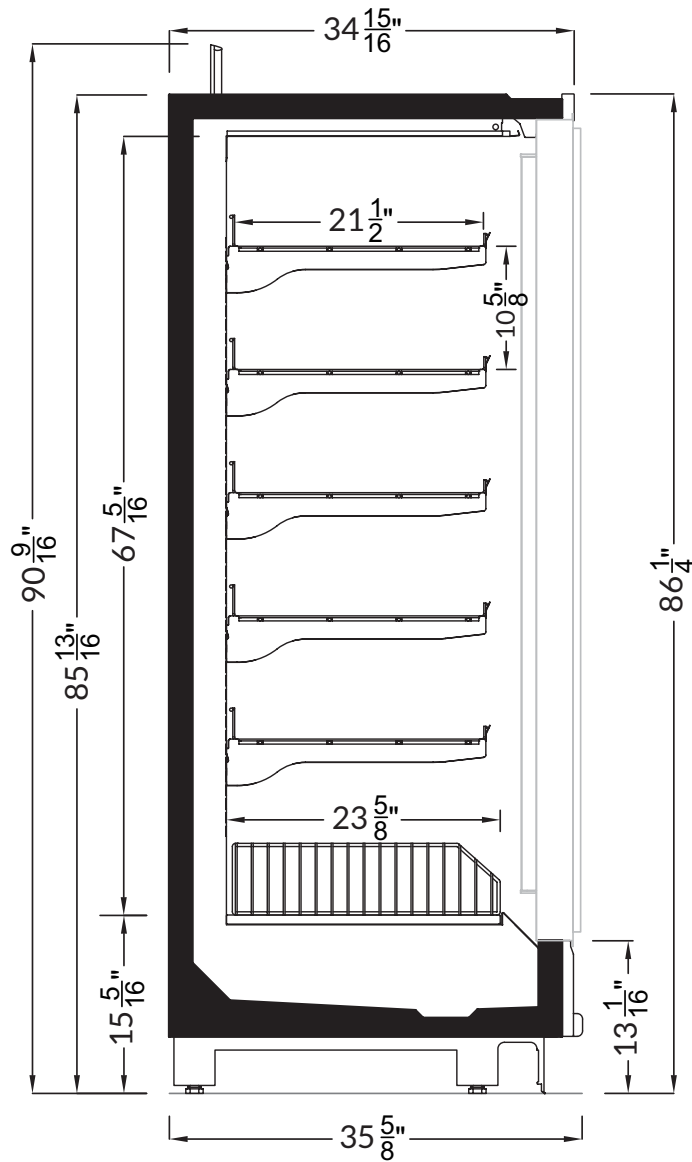

Spot Merchandiser

Section View

CATEGORIES

PRODUCT FEATURES

AVAILABLE LENGTHS

L: 3.3 & 4.1

MODEL SHOWN

04.1-MDC-59AVBH-S

southerncasearts.com | 800.552.6283

Diablo | 07.7-MDD-79TN-R
Upright Glassed Freezer

Section View

CATEGORIES

PRODUCT FEATURES

AVAILABLE LENGTHS

L: 5.1, 7.7, 10.2 & 12.8

MODEL SHOWN