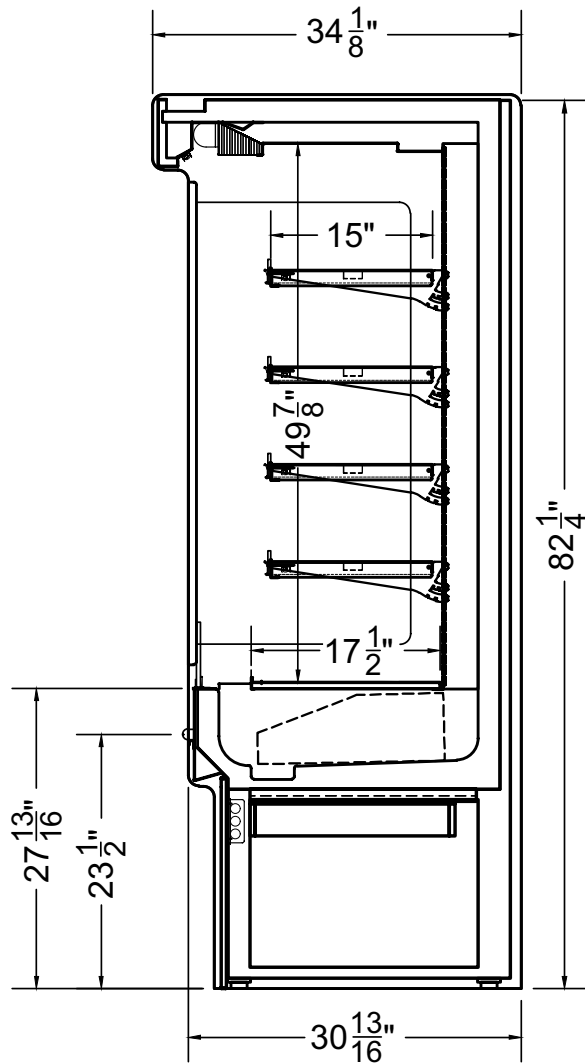

AVAILABLE LENGTHS

L: 3.0, 4.0, 6.0

MODEL SHOWN

06.0-MDC-73LS-R

For available configurations, contact your
Southern CaseArts representative.

Cimarron | 08.0-MDC-83HN-R
Multideck | Cold

Section View

CATEGORIES