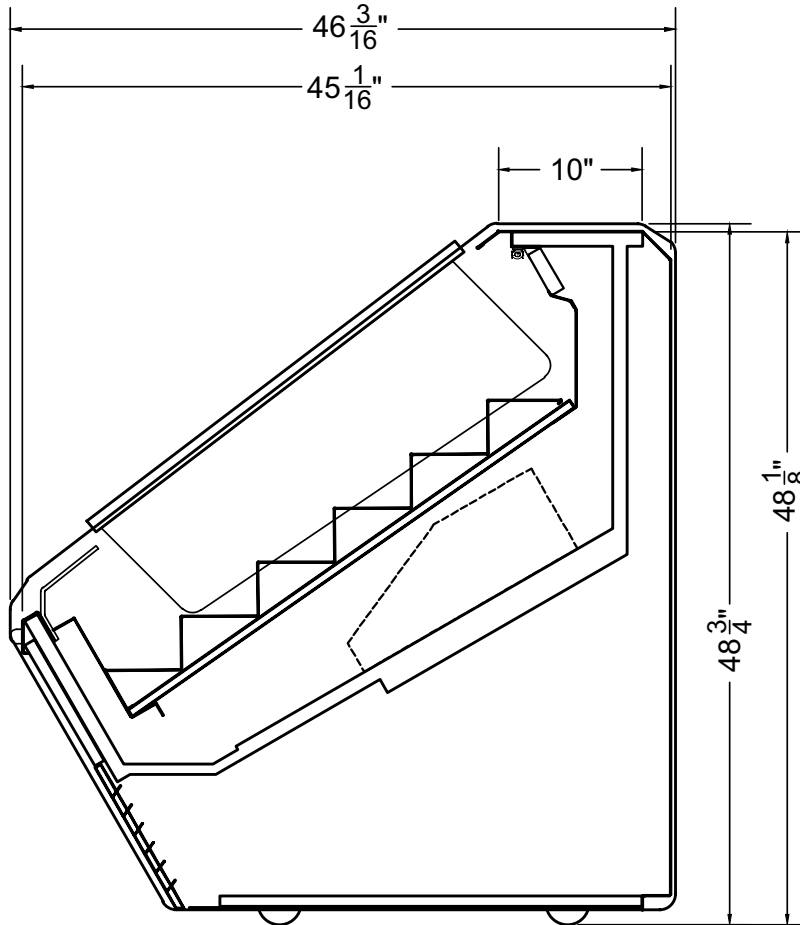

Section View

CATEGORIES

PRODUCT FEATURES

AVAILABLE LENGTHS

L: 5.8, 7.8

MODEL SHOWN

07.8-LMRM-HA2-S

For available configurations, contact your Southern CaseArts representative.