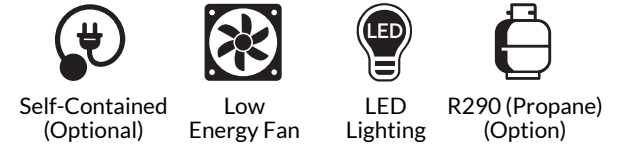

PRODUCT FEATURES

AVAILABLE LENGTHS

L: 2.3, 3.1 & 4.1

MODEL SHOWN

CHS-57AX

For available configurations, contact your Southern CaseArts representative.