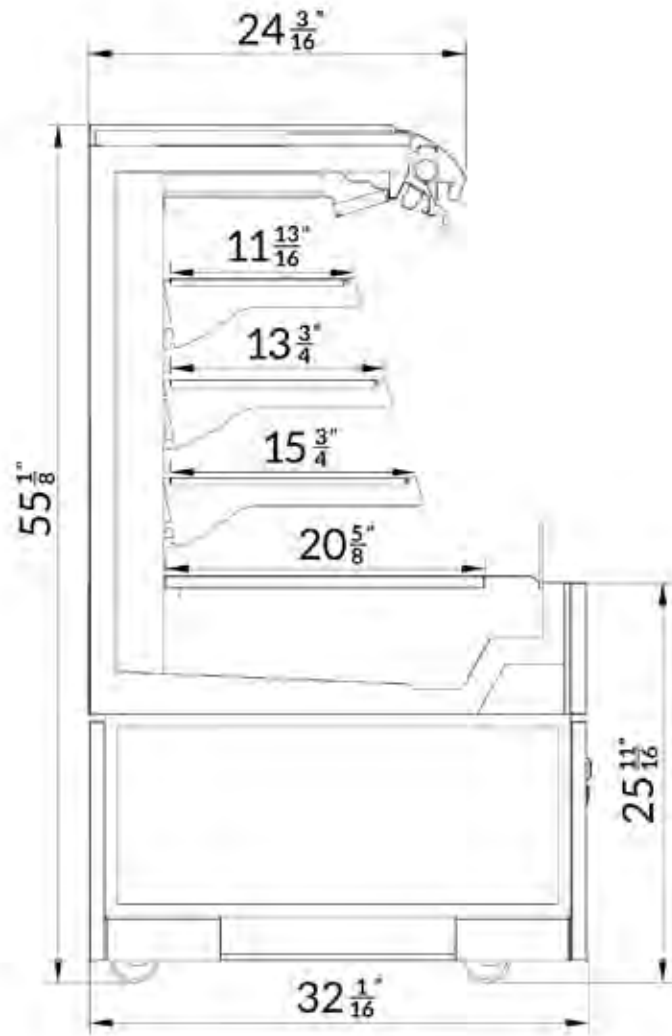

Spot Merchandiser

Section View