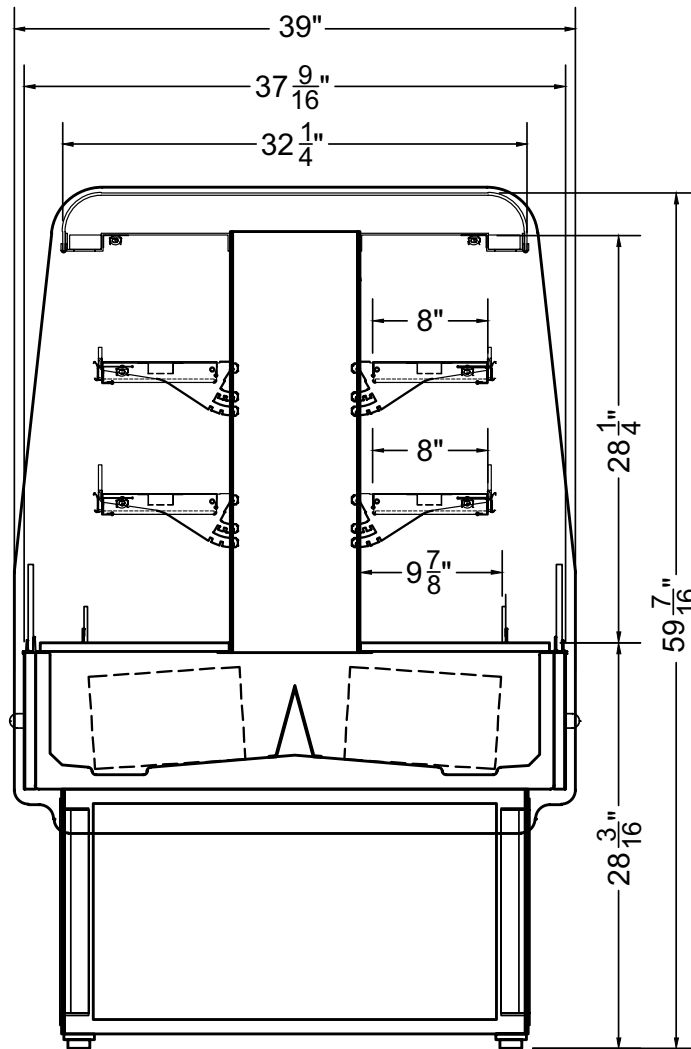

Section View

CATEGORIES

PRODUCT FEATURES

AVAILABLE LENGTHS

L: 3.6, 4.6, 5.6

MODEL SHOWN

05.6-MDI-3N1P-S

For available configurations, contact your Southern CaseArts representative.