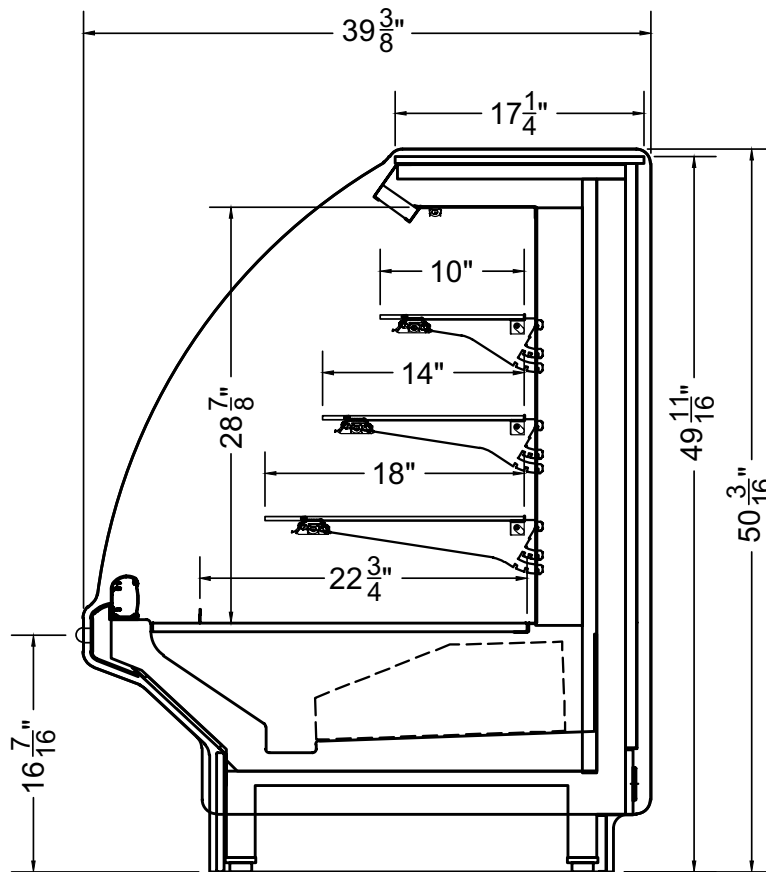

AVAILABLE LENGTHS

L: 3.8, 7.8

MODEL SHOWN

03.8-MDC-82LVN-S

For available configurations, contact your Southern CaseArts representative.

Potomac | 08.0-BCX-SS-R

Multideck Bakery Merchandiser - Self Service | Cold