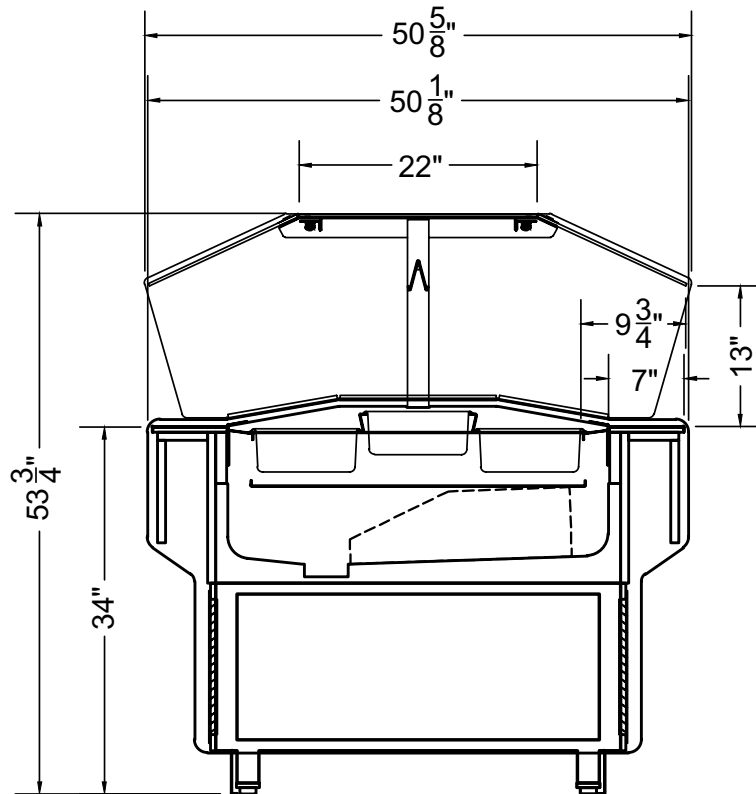

Section View

CATEGORIES

PRODUCT FEATURES

Self-Contained

Low
Energy Fan

LED
Lighting

AVAILABLE LENGTHS

L: 7.5

MODEL SHOWN

07.5-OVB-S-S

For available configurations, contact your
Southern CaseArts representative.