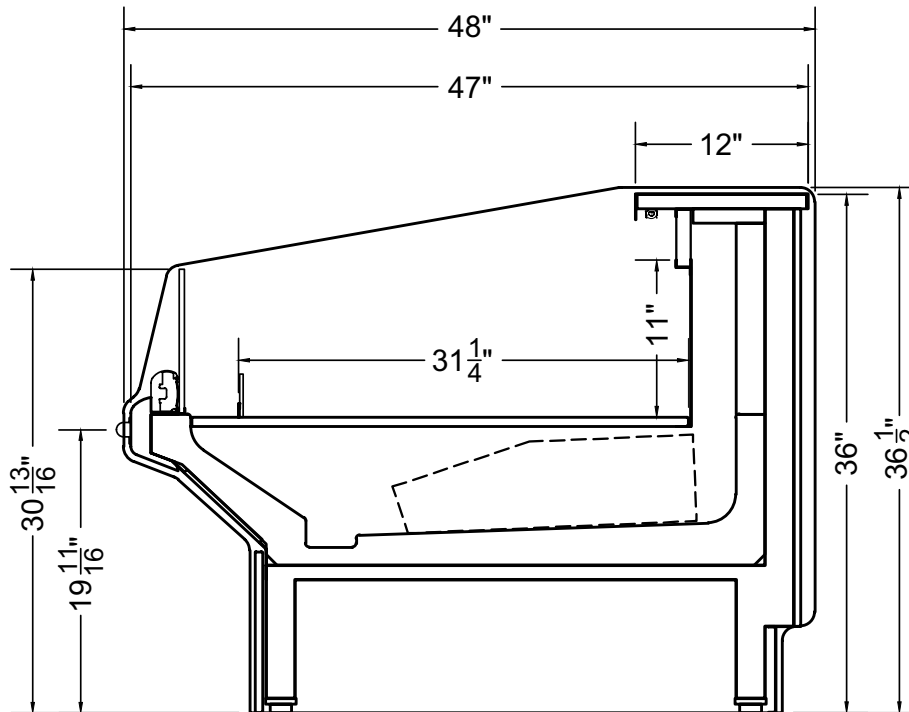

Section View