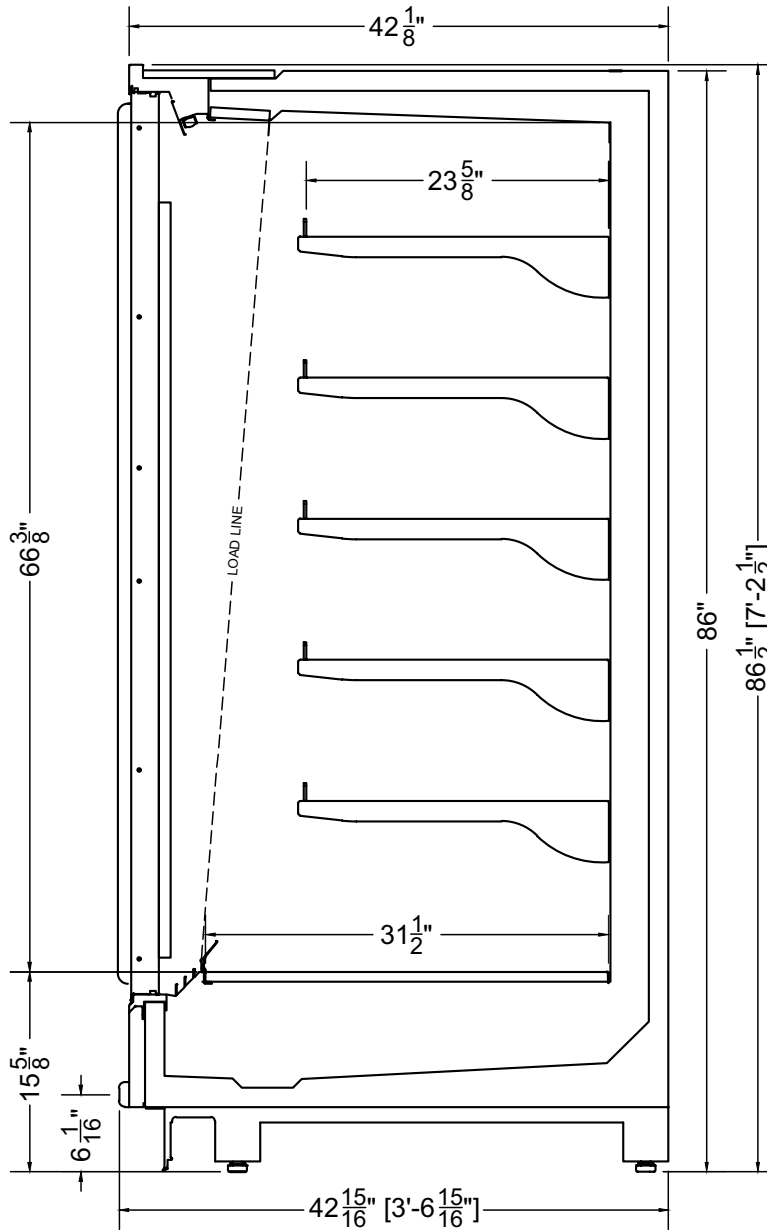

Section View

CATEGORIES

PRODUCT FEATURES

Remote

Low Energy Fan

LED Lighting

AVAILABLE LENGTHS

L: 5.1, 7.7, 10.2, 12.8

MODEL SHOWN

06.2-MDD-87ADM-R

For available configurations, contact your Southern CaseArts representative.