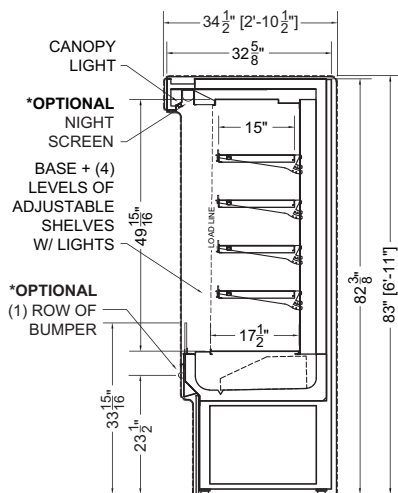

Section View
for 04.0, 06.0, 08.0 & 12.0

CONFORMS TO UL STD 471.
CONFORMS TO NSF STD 7.
CERTIFIED TO CAN/CSA STD C22.2 NO. 120.

For more information on the Cimarron Multideck Merchandiser, contact one of our Southern CaseArts representatives or check out our website to learn more about all of the products offered by Southern CaseArts.

southerncasearts.com

© 2024 Southern CaseArts. All rights reserved. Information and specifications subject to change without notice. All values are design or typical values when measured under laboratory conditions.