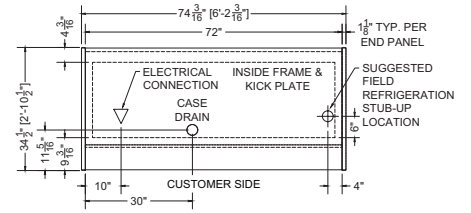

CIRCUIT#1 (LIGHTS) TOTAL AMPS: 0.70 VOLTAGE: 115/1/60 CONNECTION: HARDWIRED
 CIRCUIT#2 (FANS) TOTAL AMPS: 0.51 VOLTAGE: 115/1/60 CONNECTION: HARDWIRED
 MODEL: MDC-83HN APPLICATION: DELI BTUH: 8000 EVAP TEMP: 18°F
 DEFROST: TIME-OFF, 4/40 MIN, 47° TEMP TERMINATION
 SHIPPING DIMENSIONS: 86" X 48" X 93"
 WEIGHT: 1200 LBS. PACKOUT VOLUME: 36.35 CUBIC FT.
 INTERNAL VOLUME: 50.18 CUBIC FT.