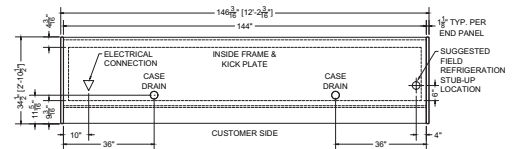

Plan Mechanical View