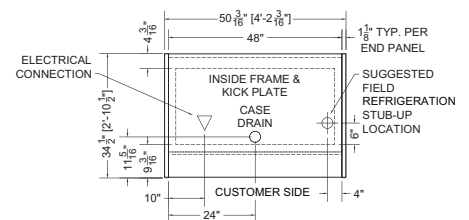

STANDARD FEATURES

- **Nominal Length:** 4.0', 6.0', 8.0' & 12.0'
- 4 adjustable shelves with LED lights
- Remote
- Optional night screen
- **Exterior:** Black powder coat

PRODUCT CATEGORIES

04.0-MDC-83HN-R | Cimarron Multideck Merchandiser

QTY	DESCRIPTION	PART NUMBER	VOLTAGE	PHASE	AMPS	TOTAL AMPS
5	45" LED 3500K, FROSTED, 24V	LG-FX-XXX-X	115V	1	0.09	0.45
2	EVAPORATOR FAN	RF-FA-XXXX	115V	1	0.17	0.34

CIRCUIT#1 (LIGHTS) **TOTAL AMPS:** 0.45 **VOLTAGE:** 115/1/60 **CONNECTION:** HARDWIRED
 CIRCUIT#2 (FANS) **TOTAL AMPS:** 0.34 **VOLTAGE:** 115/1/60 **CONNECTION:** HARDWIRED
 MODEL: MDC-83HN **APPLICATION:** DELI **BTUH:** 5350 **EVAP TEMP:** 18°F
 DEFROST: TIME-OFF, 4/40 MIN, 47° TEMP TERMINATION
 SHIPPING DIMENSIONS: 60" X 48" X 93"
 WEIGHT: 1000 LBS. **PACKOUT VOLUME:** 24.23 CUBIC FT. **INTERNAL VOLUME:** 33.45 CUBIC FT.