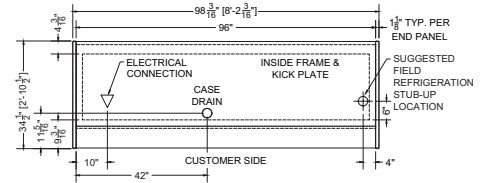

Plan Mechanical View

12.0-MDC-83HN-R | Cimarron Multideck Merchandiser

QTY	DESCRIPTION	PART NUMBER	VOLTAGE	PHASE	AMPS	TOTAL AMPS
15	45" LED 3500K, FROSTED, 24V	LG-FX-XXX-X	115V	1	0.09	1.35
5	EVAPORATOR FAN	RF-FA-XXXX	115V	1	0.17	0.85

CIRCUIT#1 (LIGHTS) TOTAL AMPS: 1.35 VOLTAGE: 115/1/60 CONNECTION: HARDWIRED
CIRCUIT#2 (FANS) TOTAL AMPS: 0.85 VOLTAGE: 115/1/60 CONNECTION: HARDWIRED
MODEL: MDC-83HN APPLICATION: DELI BTUH: 16000 EVAP TEMP: 18°F
DEFROST: TIME-OFF, 4/40 MIN, 47° TEMP TERMINATION
SHIPPING DIMENSIONS: 160" X 48" X 93"
WEIGHT: 2125 LBS. PACKOUT VOLUME: 72.70 CUBIC FT.
INTERNAL VOLUME: 100.36 CUBIC FT.