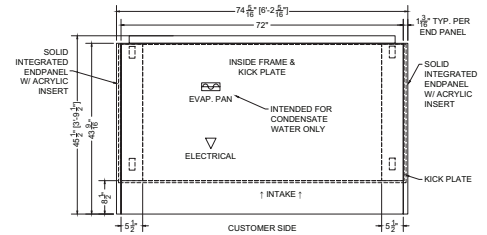

Plan Mechanical View

04.0-ODC-03S-S | Gila Open Display Case

QTY	DESCRIPTION	PART NUMBER	VOLTAGE	PHASE	AMPS	TOTAL AMPS
3	45" LED 3500K, FROSTED, 24V	LG-FX-XXX-X	115V	1	0.09	0.27
2	EVAPORATOR FAN	RF-FA-XXX-X	115V	1	0.17	0.34
1	CONDENSATE EVAP PAN / 800W / HALF	EL-EV-XXXX	115V	1	6.90	6.90
1	CONDENSING UNIT	RF-CU-0480-A	115V	1	10.90	10.90

CIRCUIT#1   **TOTAL AMPS:** 18.41   **VOLTAGE:** 115/1/60   **CONNECTION:** L5-30P
PACKOUT VOLUME: 13.44 CUBIC FT.   **INTERNAL VOLUME:** 21.22 CUBIC FT.

* OPTIONAL COMPONENT LOAD INCLUDED