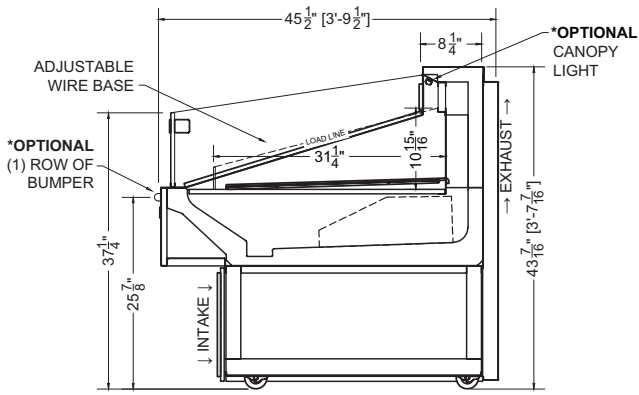

02.0 Section View - TS-S

CONFORMS TO UL STD 471.
CONFORMS TO NSF STD 7.
CERTIFIED TO CAN/CSA STD C22.2 NO. 120.