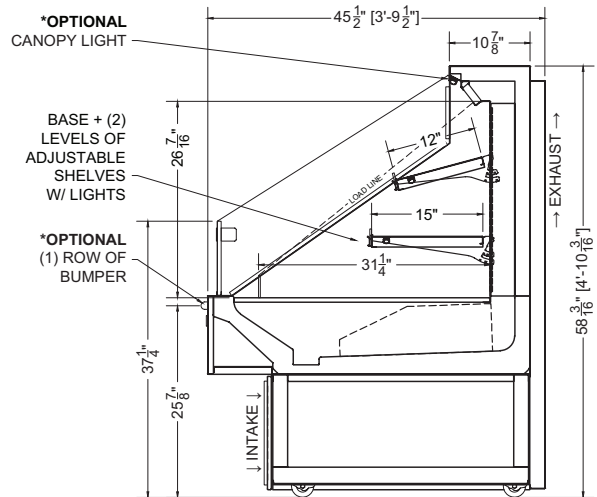

04.0 Section View - 03S-S