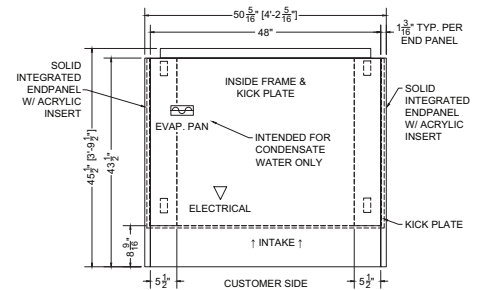

Plan Mechanical View

06.0-ODC-03S-S | Gila Open Display Case

QTY	DESCRIPTION	PART NUMBER	VOLTAGE	PHASE	AMPS	TOTAL AMPS
3	67" LED 3500K, FROSTED, 24V	LG-FX-XXX-X	115V	1	0.13	0.39
3	EVAPORATOR FAN	RF-FA-XXX-X	115V	1	0.17	0.51
1	CONDENSATE EVAP PAN / 1200W / FULL	EL-EV-XXXX	115V	1	10.00	10.00
1	CONDENSING UNIT	RF-CU-0247	115V	1	11.70	11.70

CIRCUIT#1   **TOTAL AMPS:** 22.60   **VOLTAGE:** 115/1/60   **CONNECTION:** L5-30P
PACKOUT VOLUME: 20.15 CUBIC FT.   **INTERNAL VOLUME:** 31.82 CUBIC FT.

* OPTIONAL COMPONENT LOAD INCLUDED