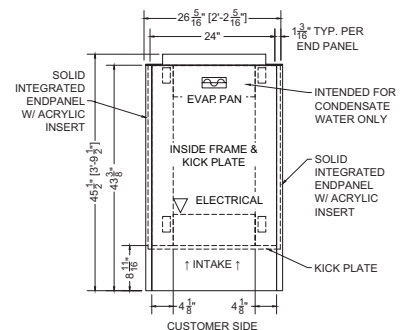

CIRCUIT#1 TOTAL AMPS: 15.41 VOLTAGE: 115/1/60 CONNECTION: 5-20P ANGLE
PACKOUT VOLUME: 3.07 CUBIC FT.
INTERNAL VOLUME: 6.32 CUBIC FT.

* OPTIONAL COMPONENT LOAD INCLUDED

Plan Mechanical View

04.0-ODC-TS-S | Gila Open Display Case