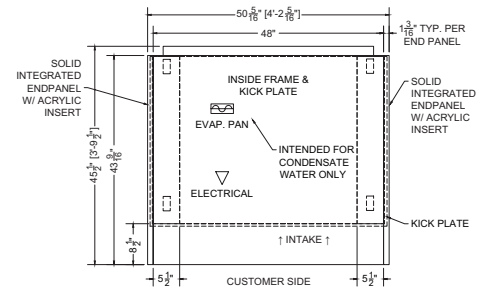

04.0-ODC-TS-S | Gila Open Display Case

QTY	DESCRIPTION	PART NUMBER	VOLTAGE	PHASE	AMPS	TOTAL AMPS
1	45" LED 3500K, FROSTED, 24V	LG-FX-XXX-X	115V	1	0.09	0.09
2	EVAPORATOR FAN	RF-FA-XXX-X	115V	1	0.17	0.34
1	CONDENSATE EVAP PAN / 800W / HALF	EL-EV-XXXX	115V	1	6.90	6.90
1	CONDENSING UNIT	RF-CU-0375-A	115V	1	8.24	8.24

CIRCUIT#1   **TOTAL AMPS:** 15.57   **VOLTAGE:** 115/1/60   **CONNECTION:** L5-20P
PACKOUT VOLUME: 6.14 CUBIC FT.   **INTERNAL VOLUME:** 12.65 CUBIC FT.

* OPTIONAL COMPONENT LOAD INCLUDED

Plan Mechanical View

06.0-ODC-TS-S | Gila Open Display Case

QTY	DESCRIPTION	PART NUMBER	VOLTAGE	PHASE	AMPS	TOTAL AMPS
1	67" LED 3500K, FROSTED, 24V	LG-FX-XXX-X	115V	1	0.13	0.13
3	EVAPORATOR FAN	RF-FA-XXX-X	115V	1	0.17	0.51
1	CONDENSATE EVAP PAN / 800W / FULL	EL-EV-XXXX	115V	1	6.67	6.67
1	CONDENSING UNIT	RF-CU-0381-A	115V	1	11.80	11.80

CIRCUIT#1   **TOTAL AMPS:** 19.11   **VOLTAGE:** 115/1/60   **CONNECTION:** L5-30P
PACKOUT VOLUME: 9.21 CUBIC FT.   **INTERNAL VOLUME:** 18.97 CUBIC FT.

* OPTIONAL COMPONENT LOAD INCLUDED