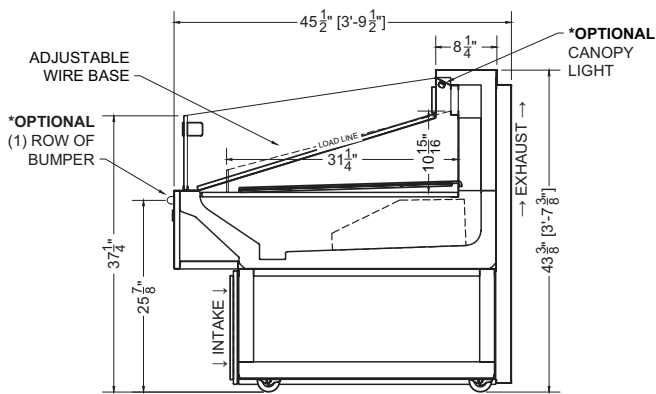

06.0 Section View - TS-S