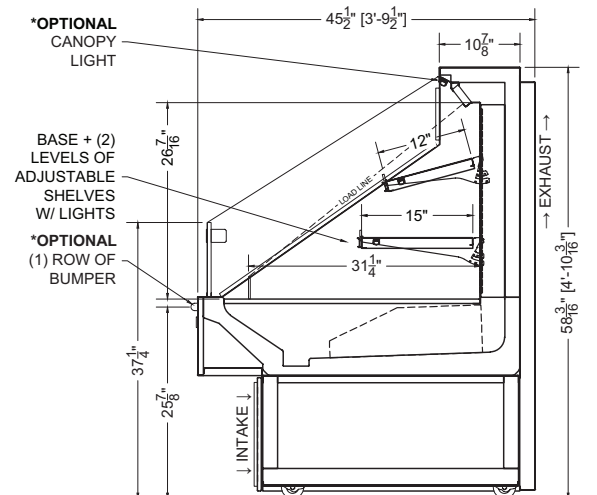

CONFORMS TO UL STD 471.
CONFORMS TO NSF STD 7.
CERTIFIED TO CAN/CSA STD C22.2 NO. 120.

04.0 Section View - TS-S

04.0 Section View - 03S-S

06.0 Section View - TS-S

06.0 Section View - 03S-S

For more information on the Gila Open Display Case, contact one of our Southern CaseArts representatives or check out our website to learn more about all of the products offered by Southern CaseArts.