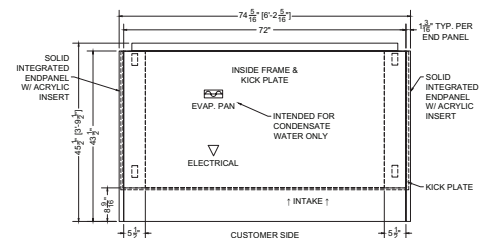

Plan Mechanical View