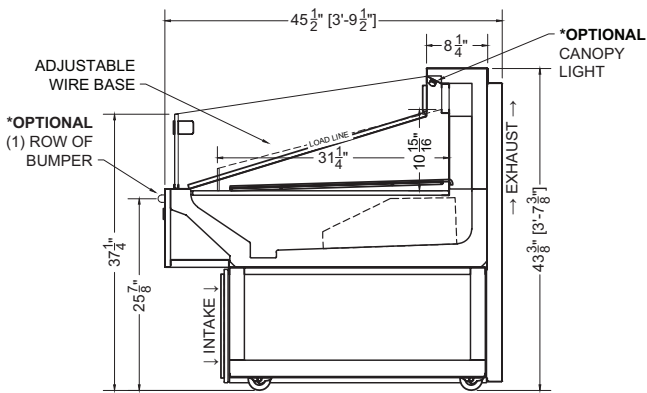

04.0 Section View - TS-S