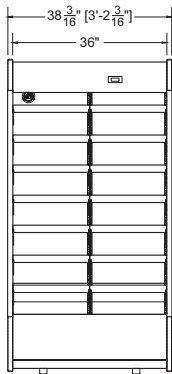

03.0 Front View - R