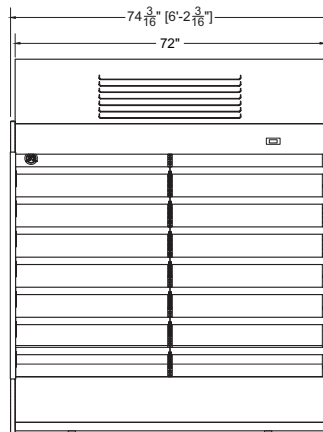

06.0 Front View - S