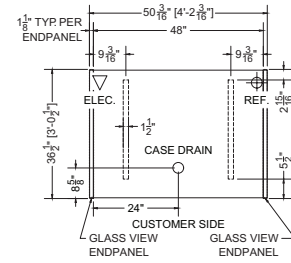

04.0-MDC-73LS-R | Hudson Multideck (Wall Case)

QTY	DESCRIPTION	PART NUMBER	VOLTAGE	PHASE	AMPS	TOTAL AMPS
1	45" LED 3500K, FROSTED, 24V	LG-FX-XXX-X	115V	1	0.09	0.09
2	EVAPORATOR FAN	RF-FA-XXX-X	115V	1	0.17	0.34

CIRCUIT#1 (LIGHTS) TOTAL AMPS: 0.09 VOLTAGE: 115/1/60 CONNECTION: HARDWIRED
CIRCUIT#1 (FANS) TOTAL AMPS: 0.34 VOLTAGE: 115/1/60 CONNECTION: HARDWIRED
MODEL: MDC-73LS APPLICATION: DELI BTUH: 4940 EVAP TEMP: 24°F
DEFROST: TIME-OFF, 4/40 MIN, 47° TEMP TERMINATION PACKOUT VOLUME: 31.17 CUBIC FT.
INTERNAL VOLUME: 42.67 CUBIC FT.

Plan Mechanical View

06.0-MDC-73LS-R | Hudson Multideck (Wall Case)

QTY	DESCRIPTION	PART NUMBER	VOLTAGE	PHASE	AMPS	TOTAL AMPS
1	67" LED 3500K, FROSTED, 24V	LG-FX-XXX-X	115V	1	0.13	0.13
3	EVAPORATOR FAN	RF-FA-XXX-X	115V	1	0.17	0.51

CIRCUIT#1 (LIGHTS) TOTAL AMPS: 0.13 VOLTAGE: 115/1/60 CONNECTION: HARDWIRED
CIRCUIT#1 (FANS) TOTAL AMPS: 0.51 VOLTAGE: 115/1/60 CONNECTION: HARDWIRED
MODEL: MDC-73LS APPLICATION: DELI BTUH: 7410 EVAP TEMP: 24°F
DEFROST: TIME-OFF, 4/40 MIN, 47° TEMP TERMINATION PACKOUT VOLUME: 46.76 CUBIC FT.
INTERNAL VOLUME: 64.01 CUBIC FT.