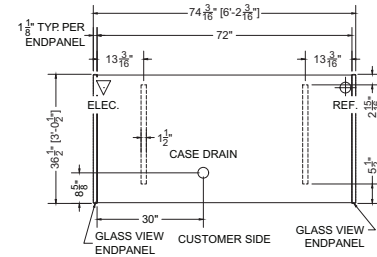

Plan Mechanical View

03.0-MDC-73LS-S | Hudson Multideck (Wall Case)

QTY	DESCRIPTION	PART NUMBER	VOLTAGE	PHASE	AMPS	TOTAL AMPS
1	34" LED 3500K, FROSTED, 24V	LG-FX-XXX-X	115V	1	0.07	0.07
2	EVAPORATOR FAN	RF-FA-XXX-X	115V	1	0.17	0.34
1	CONDENSING UNIT	RF-CU-0383	115V	1	12.10	12.10
1	CONDENSATE EVAP PAN / 1500W / FULL	EL-EV-XXXX	115V	1	12.50	12.50
1	CONDENSATE PUMP	RF-MS-0442	115V	1	1.00	1.00

CIRCUIT#1 TOTAL AMPS: 26.01 VOLTAGE: 115/1/60 CONNECTION: L5-30P
PACKOUT VOLUME: 23.38 CUBIC FT.
INTERNAL VOLUME: 32.00 CUBIC FT.