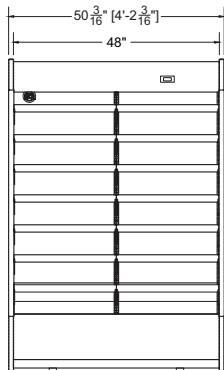

CIRCUIT#1 TOTAL AMPS: 20.55 VOLTAGE: 208-230/1/60, 3-WIRE CONNECTION: L14-30P
 PACKOUT VOLUME: 46.76 CUBIC FT.
 INTERNAL VOLUME: 64.01 CUBIC FT.

Plan Mechanical View

03.0 Front View - R

03.0 Front View - S