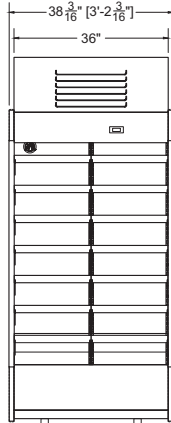

CIRCUIT#1 TOTAL AMPS: 20.55 VOLTAGE: 208-230/1/60, 3-WIRE CONNECTION: L14-30P
 PACKOUT VOLUME: 46.76 CUBIC FT.
 INTERNAL VOLUME: 64.01 CUBIC FT.

Plan Mechanical View

03.0 Front View - R

03.0 Front View - S