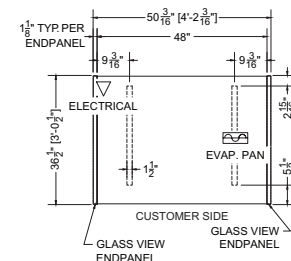

Plan Mechanical View

06.0-MDC-73LS-S | Hudson Multideck (Wall Case)

QTY	DESCRIPTION	PART NUMBER	VOLTAGE	PHASE	AMPS	TOTAL AMPS
1	67" LED 3500K, FROSTED, 24V	LG-FX-XXX-X	115V	1	0.13	0.13
3	EVAPORATOR FAN	RF-FA-XXX-X	115V	1	0.17	0.51
1	CONDENSING UNIT	RF-CU-0419	208/230V	1	11.70	11.70
1	CONDENSATE EVAP PAN / 1500W / FULL	EL-EV-XXXX	208V	1	7.21	7.21
1	CONDENSATE PUMP	RF-MS-0442	115V	1	1.00	1.00

CIRCUIT#1 TOTAL AMPS: 20.55 VOLTAGE: 208-230/1/60, 3-WIRE CONNECTION: L14-30P
PACKOUT VOLUME: 46.76 CUBIC FT.
INTERNAL VOLUME: 64.01 CUBIC FT.