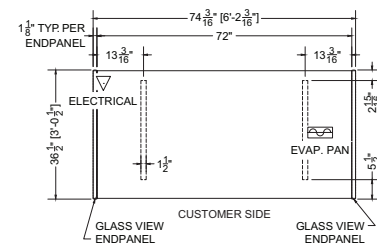

Plan Mechanical View