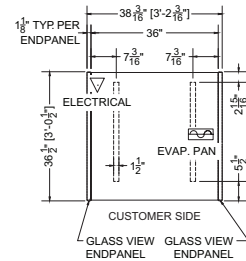

Plan Mechanical View

04.0-MDC-73LS-S | Hudson Multideck (Wall Case)

QTY	DESCRIPTION	PART NUMBER	VOLTAGE	PHASE	AMPS	TOTAL AMPS
1	45" LED 3500K, FROSTED, 24V	LG-FX-XXX-X	115V	1	0.09	0.09
2	EVAPORATOR FAN	RF-FA-XXX-X	115V	1	0.17	0.34
1	CONDENSING UNIT	RF-CU-0472	208V	1	12.80	12.80
1	CONDENSATE EVAP PAN / 1500W / FULL	EL-EV-XXXX	208V	1	7.21	7.21
1	CONDENSATE PUMP	RF-MS-0442	115V	1	1.00	1.00

CIRCUIT#1 TOTAL AMPS: 21.44 VOLTAGE: 208-230/1/60, 3-WIRE CONNECTION: L14-30P
PACKOUT VOLUME: 31.17 CUBIC FT.
INTERNAL VOLUME: 42.67 CUBIC FT.