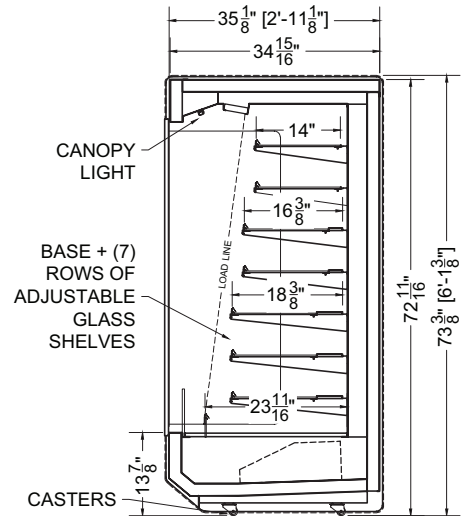

04.0 Front View - R

04.0 Front View - S

06.0 Front View - R

06.0 Front View - S

Section View
Remote Case

Section View
Self-Contained Case

CONFORMS TO UL STD 471.
CONFORMS TO NSF STD 7.
CERTIFIED TO CAN/CSA STD C22.2 NO. 120.