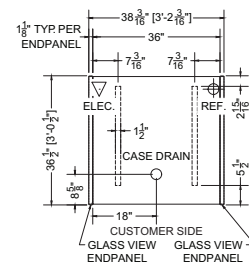

03.0-MDC-73LS-R | Hudson Multideck (Wall Case)

QTY	DESCRIPTION	PART NUMBER	VOLTAGE	PHASE	AMPS	TOTAL AMPS
1	34" LED 3500K, FROSTED, 24V	LG-FX-XXX-X	115V	1	0.07	0.07
2	EVAPORATOR FAN	RF-FA-XXX-X	115V	1	0.17	0.34

CIRCUIT#1 (LIGHTS)   TOTAL AMPS: 0.07   VOLTAGE: 115/1/60   CONNECTION: HARDWIRED
CIRCUIT#1 (FANS)   TOTAL AMPS: 0.34   VOLTAGE: 115/1/60   CONNECTION: HARDWIRED
MODEL: MDC-73LS   APPLICATION: DELI   BTUH: 3705   EVAP TEMP: 24°F
DEFROST: TIME-OFF, 4/40 MIN, 47° TEMP TERMINATION   PACKOUT VOLUME: 23.38 CUBIC FT.
INTERNAL VOLUME: 32.00 CUBIC FT.

Plan Mechanical View