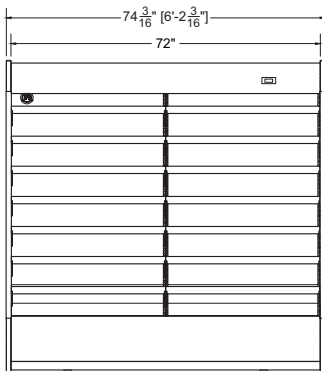

06.0 Front View - R