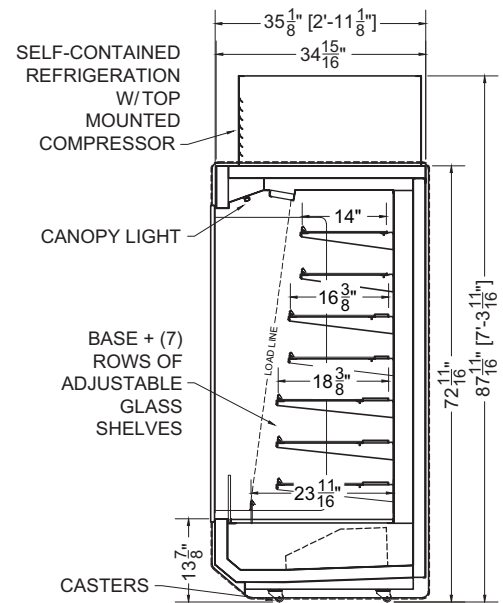

Section View
Self-Contained Case

CONFORMS TO UL STD 471.
CONFORMS TO NSF STD 7.
CERTIFIED TO CAN/CSA STD C22.2 NO. 120.

For more information on the Hudson Multideck Wall Case, contact one of our Southern CaseArts representatives or check out our website to learn more about all of the products offered by Southern CaseArts.

southerncasearts.com

© 2024 Southern CaseArts. All rights reserved. Information and specifications subject to change without notice. All values are design or typical values when measured under laboratory conditions.