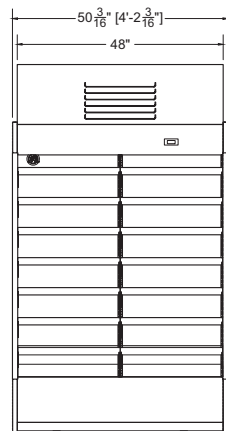

04.0 Front View - S