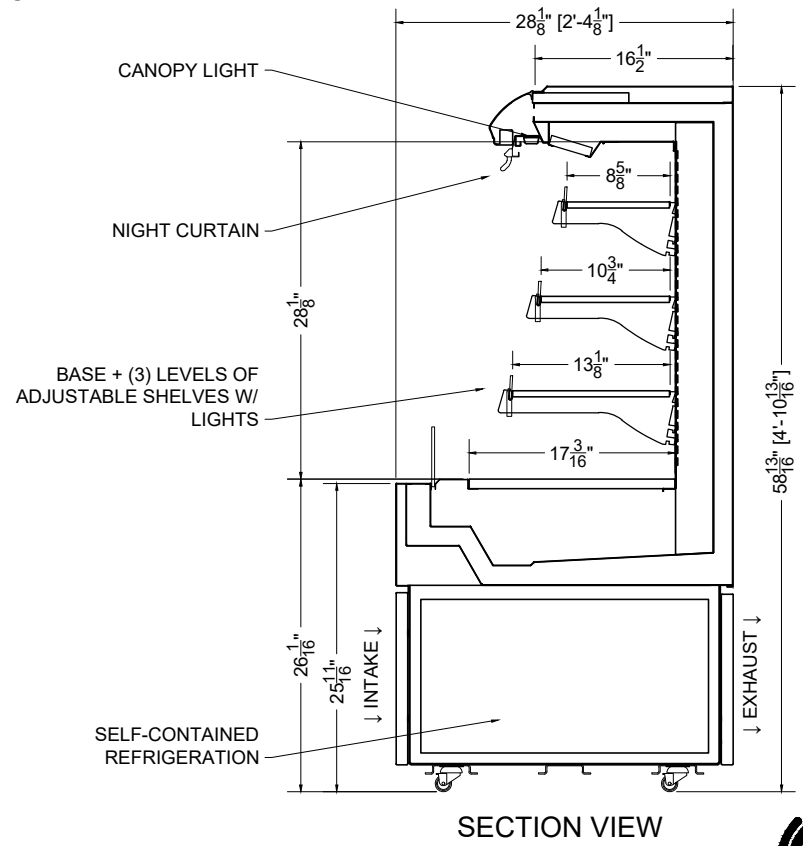

PLAN MECHANICAL VIEW

03.2-MDC-59AVBH-S (SELF-CONTAINED)

QTY	DESCRIPTION	PART NUMBER	VOLTAGE	PHASE	AMPS	TOTAL AMPS
1	CANOPY LIGHT	LG-FX-XXX-X	115V	1	0.11	0.11
3	SHELF LIGHTS	LG-FX-XXX-X	115V	1	0.05	0.15
1	EVAPORATOR FAN	---	115V	1	0.31	0.31
1	COMPRESSOR	---	115V	1	4.68	4.68
1	CONDENSER FAN	---	115V	1	0.31	0.31
1	CONTROLS	---	115V	1	0.09	0.09

CIRCUIT#1 TOTAL AMPS:5.65 VOLTAGE:115/1/60 CONNECTION:5-20P
 * OPTIONAL COMPONENT LOAD INCLUDED PACKOUT VOLUME: 7.50 CUBIC FT.
 * R290 (PROPANE) REFRIGERATION AVAILABLE INTERNAL VOLUME: 10.98 CUBIC FT.

SECTION VIEW