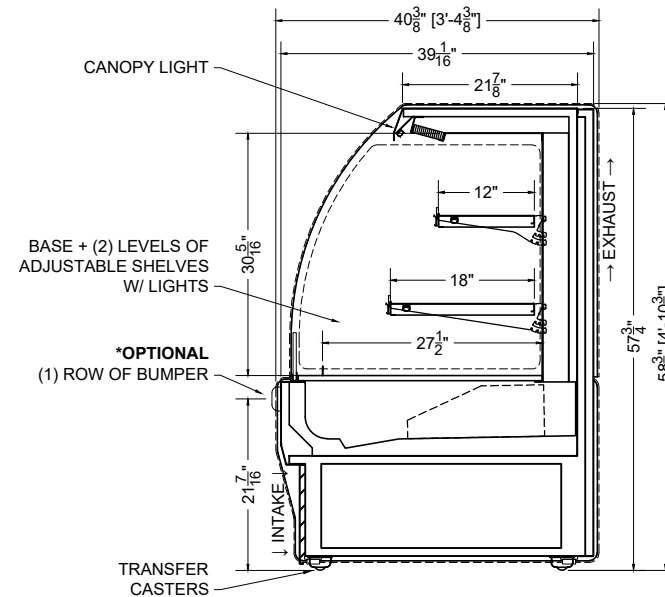

CIRCUIT#1 TOTAL AMPS: 18.41 VOLTAGE: 115V/1/60 CONNECTION: L5-30P
 MODEL: MDC-54HES APPLICATION: DELI BTUH: 3480 EVAP TEMP: 24°F
 DEFROST: TIME-OFF, 4/40MIN, 47° TEMP TERMINATION
 SHIPPING DIMENSIONS: 60" X 48" X 68"
 WEIGHT: 900 LBS

PACKOUT VOLUME: 17.03 CUBIC FT.
 INTERNAL VOLUME: 21.58 CUBIC FT.

CONFORMS TO UL STD 471,
 CONFORMS TO NSF STD 7,
 CERTIFIED TO CAN/CSA STD
 C22.2 NO. 120.

PLAN MECHANICAL VIEW

FRONT VIEW

SECTION VIEW