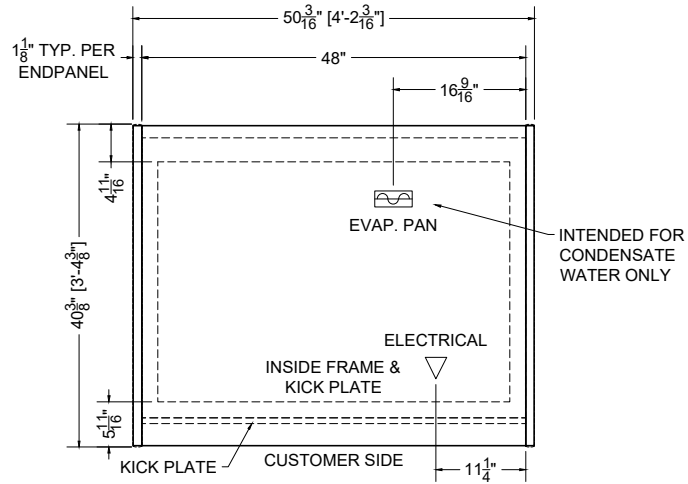

04.0-MDC-54HES-S MULTI-DECK DISPLAY (SELF-CONTAINED)

APPALACHIAN

QTY	DESCRIPTION	PART NUMBER	VOLTAGE	PHASE	AMPS	TOTAL AMPS
3	45° LED 3500K, FROSTED, 24V	LG-FX-XXX-X	115V	1	0.09	0.27
2	EVAPORATOR FAN	RF-FA-XXXX	115V	1	0.17	0.34
1	CONDENSING UNIT	RF-CU-0480-A	115V	1	10.90	10.90
1	CONDENSATE EVAP PAN / 800W / HALF	EL-EV-XXXX	115V	1	6.90	6.90

CIRCUIT#1 TOTAL AMPS: 18.41 VOLTAGE: 115V/1/60 CONNECTION: L5-30P
 MODEL: MDC-54HES APPLICATION: DELI BTUH: 3480 EVAP TEMP: 24°F
 DEFROST: TIME-OFF, 4/40MIN, 47° TEMP TERMINATION
 SHIPPING DIMENSIONS: 60" X 48" X 68"
 WEIGHT: 900 LBS

PACKOUT VOLUME: 17.03 CUBIC FT.
 INTERNAL VOLUME: 21.58 CUBIC FT.

CONFORMS TO UL STD 471,
 CONFORMS TO NSF STD 7,
 CERTIFIED TO CAN/CSA STD
 C22.2 NO. 120.

PLAN MECHANICAL VIEW

FRONT VIEW

SECTION VIEW