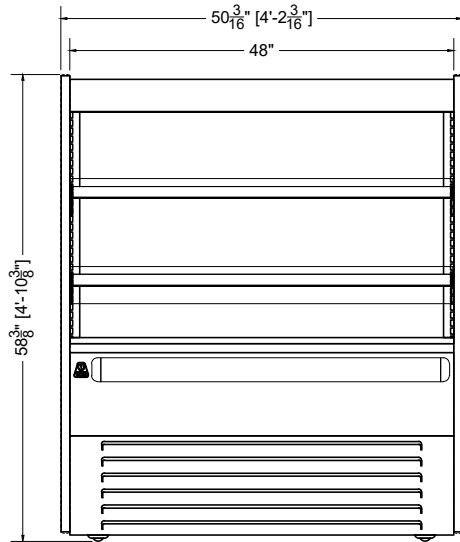

04.0-MDC-54HES-S MULTI-DECK DISPLAY (SELF-CONTAINED)

APPALACHIAN

QTY	DESCRIPTION	PART NUMBER	VOLTAGE	PHASE	AMPS	TOTAL AMPS
3	45° LED 3500K, FROSTED, 24V	LG-FX-XXX-X	115V	1	0.09	0.27
2	EVAPORATOR FAN	RF-FA-XXXX	115V	1	0.17	0.34
1	CONDENSING UNIT	RF-CU-0480-A	115V	1	10.90	10.90
1	CONDENSATE EVAP PAN / 800W / HALF	EL-EV-XXXX	115V	1	6.90	6.90

CIRCUIT#1 TOTAL AMPS: 18.41 VOLTAGE: 115V/1/60 CONNECTION: L5-30P
 MODEL: MDC-54HES APPLICATION: DELI BTUH: 3480 EVAP TEMP: 24°F
 DEFROST: TIME-OFF, 4/40MIN, 47° TEMP TERMINATION
 SHIPPING DIMENSIONS: 60" X 48" X 68"
 WEIGHT: 900 LBS

PACKOUT VOLUME: 17.03 CUBIC FT.
 INTERNAL VOLUME: 21.58 CUBIC FT.

CONFORMS TO UL STD 471,
 CONFORMS TO NSF STD 7,
 CERTIFIED TO CAN/CSA STD
 C22.2 NO. 120.

PLAN MECHANICAL VIEW

FRONT VIEW

SECTION VIEW