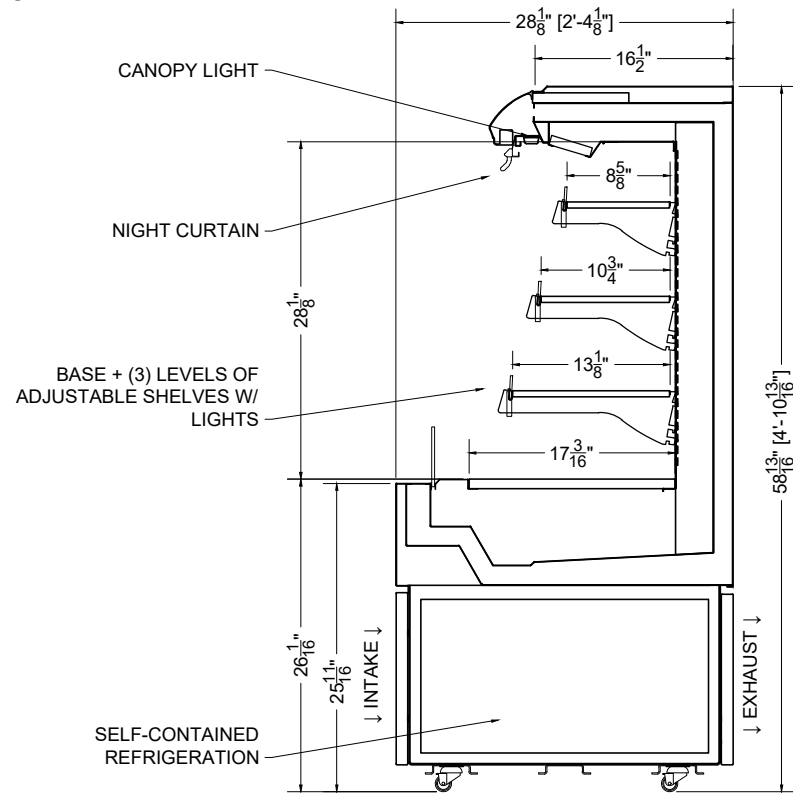

PLAN MECHANICAL VIEW

04.0-MDC-59AVBH-S (SELF-CONTAINED)

QTY	DESCRIPTION	PART NUMBER	VOLTAGE	PHASE	AMPS	TOTAL AMPS
1	CANOPY LIGHT	LG-FX-XXX-X	115V	1	0.13	0.13
3	SHELF LIGHTS	LG-FX-XXX-X	115V	1	0.07	0.21
1	EVAPORATOR FAN	---	115V	1	0.31	0.31
1	COMPRESSOR	---	115V	1	5.95	5.95
1	CONDENSER FAN	---	115V	1	0.31	0.31
1	CONTROLS	---	115V	1	0.09	0.09
1	ANTI-CONDENSATE HEATER	---	115V	1	3.04	3.04

CIRCUIT#1 TOTAL AMPS: 10.04

VOLTAGE: 115/1/60

CONNECTION: 5-20P

* OPTIONAL COMPONENT LOAD INCLUDED

PACKOUT VOLUME: 9.45 CUBIC FT.

* R290 (PROPANE) REFRIGERATION AVAILABLE

INTERNAL VOLUME: 13.83 CUBIC FT.

SECTION VIEW