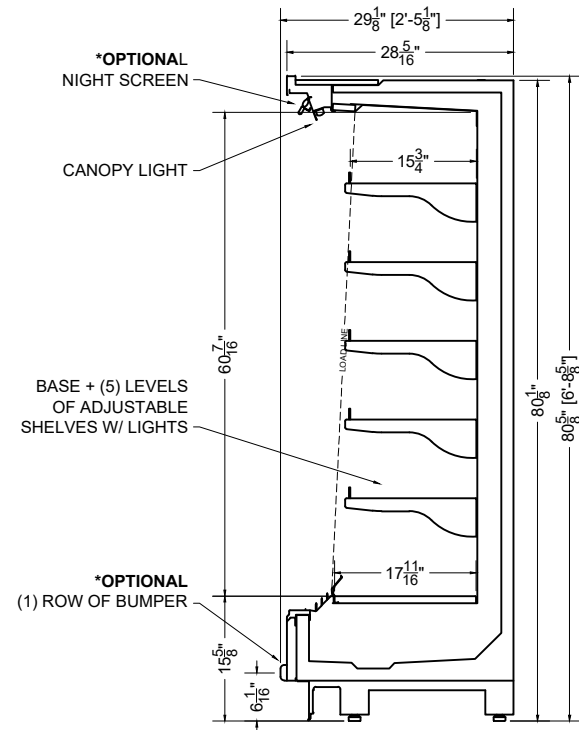

PLAN MECHANICAL VIEW

SECTION VIEW

04.1-MDC-81AVM-R

SHEYENNE

QTY	DESCRIPTION	PART NUMBER	VOLTAGE	PHASE	AMPS	TOTAL AMPS
6	45° LED 4000K 24V	LG-FX-XXX-X	115V	1	0.50	3.00
2	EVAPORATOR FAN	AFXXX	115V	1	0.20	0.40

CIRCUIT#1 (LIGHTS) TOTAL AMPS: 3.00 VOLTAGE: 115/1/60 CONNECTION: HARDWIRED
 CIRCUIT#2 (FANS) TOTAL AMPS: 0.40 VOLTAGE: 115/1/60 CONNECTION: HARDWIRED
 MODEL: MDC-81AVM APPLICATION: DELI BTUH: 6321 EVAP TEMP: 14°F
 DEFROST: TIME-OFF, 4/45MIN, 50° TEMP TERMINATION

PACKOUT VOLUME: 28.18 CUBIC FT.
 INTERNAL VOLUME: 41.24 CUBIC FT.