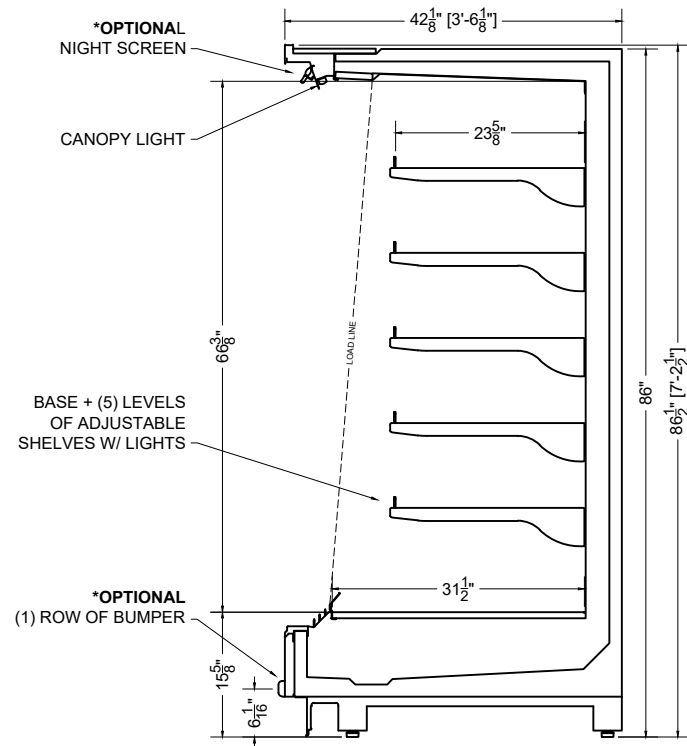

PLAN MECHANICAL VIEW

SECTION VIEW

04.1-MDC-87ADM-R

SHEYENNE

QTY	DESCRIPTION	PART NUMBER	VOLTAGE	PHASE	AMPS	TOTAL AMPS
6	45° LED 4000K 24V	LG-FX-XXX-X	115V	1	0.50	3.00
2	EVAPORATOR FAN	AFXXX	115V	1	0.20	0.40

CIRCUIT#1 (LIGHTS) TOTAL AMPS: 3.00 VOLTAGE: 115/1/60 CONNECTION: HARDWIRED  
 CIRCUIT#2 (FANS) TOTAL AMPS: 0.40 VOLTAGE: 115/1/60 CONNECTION: HARDWIRED  
 MODEL: MDC-87ADM APPLICATION: DELI BTUH: 7208 EVAP TEMP: 14°F  
 DEFROST: TIME-OFF, 4/45MIN, 50° TEMP TERMINATION

PACKOUT VOLUME: 54.84 CUBIC FT.  
 INTERNAL VOLUME: 71.44 CUBIC FT.