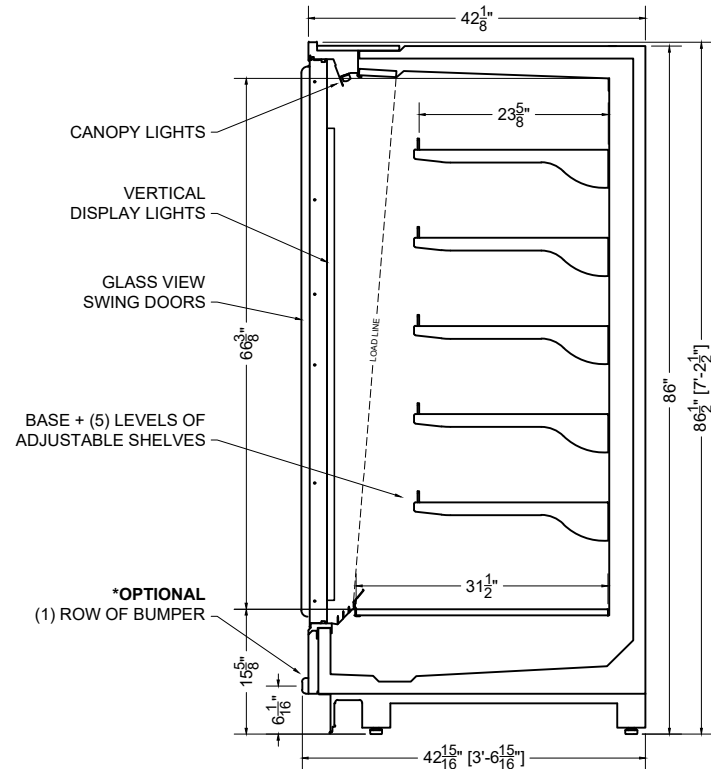

PLAN MECHANICAL VIEW

04.1-MDD-87ADM-R (2 DOOR)

PLATTE

QTY	DESCRIPTION	PART NUMBER	VOLTAGE	PHASE	AMPS	TOTAL AMPS
1	45" LED 4000K 24V	LG-FX-XXX-X	115V	1	0.50	0.50
2	59" LED 4000K 24V	LG-FX-XXX-X	115V	1	0.67	1.33
2	EVAPORATOR FAN	AFXXX	115V	1	0.20	0.40

CIRCUIT#1 (LIGHTS) TOTAL AMPS: 1.83 VOLTAGE: 115/1/60 CONNECTION: HARDWIRED
 CIRCUIT#2 (FANS) TOTAL AMPS: 0.40 VOLTAGE: 115/1/60 CONNECTION: HARDWIRED
 MODEL: MDD-87ADM APPLICATION: DELI BTUH: 3241 EVAP TEMP: 14°F

PACKOUT VOLUME: 54.84 CUBIC FT.
 INTERNAL VOLUME: 67.16 CUBIC FT.

SECTION VIEW