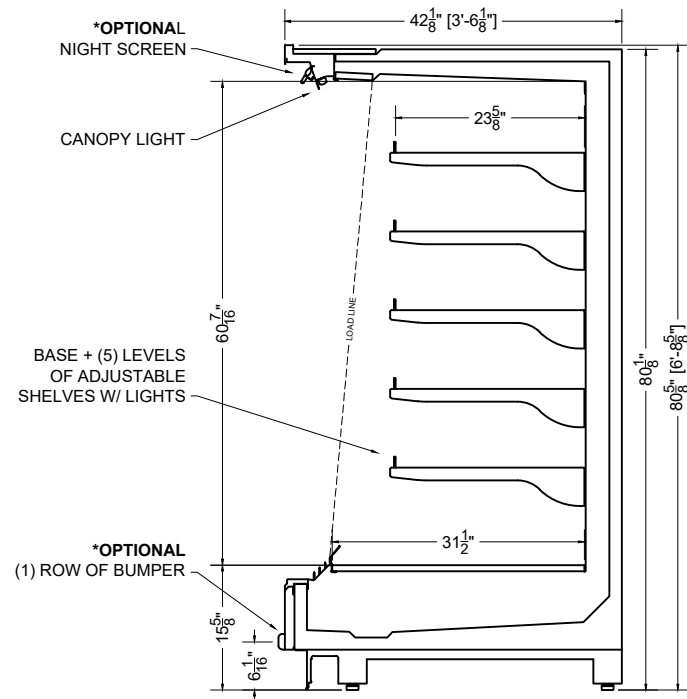

PLAN MECHANICAL VIEW

SECTION VIEW

06.2-MDC-81ADM-R

SHEYENNE

QTY	DESCRIPTION	PART NUMBER	VOLTAGE	PHASE	AMPS	TOTAL AMPS
12	34" LED 4000K 24V	LG-FX-XXX-X	115V	1	0.38	4.50
3	EVAPORATOR FAN	AFXXX	115V	1	0.20	0.60

CIRCUIT#1 (LIGHTS) TOTAL AMPS: 6.00 VOLTAGE: 115/1/60 CONNECTION: HARDWIRED  
 CIRCUIT#2 (FANS) TOTAL AMPS: 0.60 VOLTAGE: 115/1/60 CONNECTION: HARDWIRED  
 MODEL: MDC-81ADM APPLICATION: DELI BTUH: 10140 EVAP TEMP: 14°F  
 DEFROST: TIME-OFF, 4/45MIN, 50° TEMP TERMINATION

PACKOUT VOLUME: 75.01 CUBIC FT.  
 INTERNAL VOLUME: 97.73 CUBIC FT.