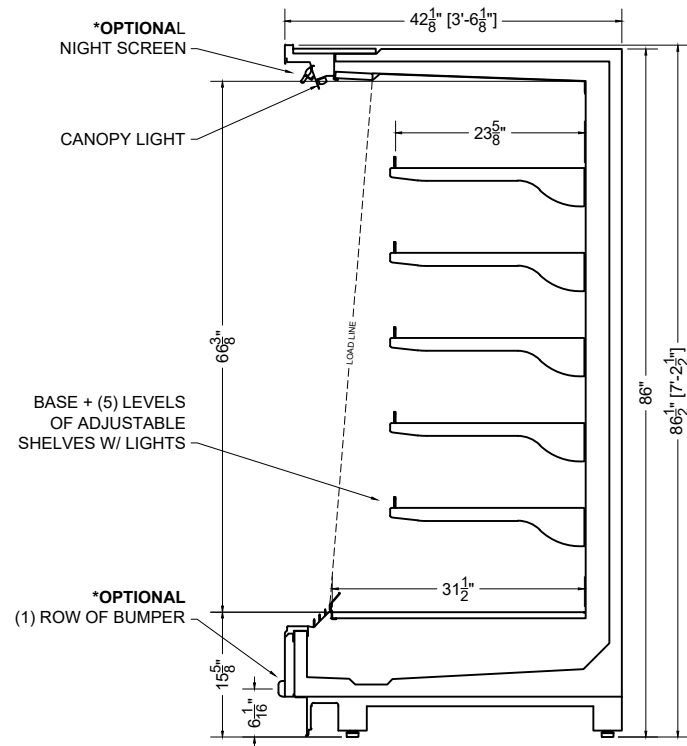

PLAN MECHANICAL VIEW

SECTION VIEW

08.2-MDC-87ADM-R

SHEYENNE

QTY	DESCRIPTION	PART NUMBER	VOLTAGE	PHASE	AMPS	TOTAL AMPS
12	45" LED 4000K 24V	LG-FX-XXX-X	115V	1	0.50	6.00
4	EVAPORATOR FAN	AFXXX	115V	1	0.20	0.80

CIRCUIT#1 (LIGHTS) TOTAL AMPS: 6.00 VOLTAGE: 115/1/60 CONNECTION: HARDWIRED
 CIRCUIT#2 (FANS) TOTAL AMPS: 0.80 VOLTAGE: 115/1/60 CONNECTION: HARDWIRED
 MODEL: MDC-87ADM APPLICATION: DELI BTUH: 14416 EVAP TEMP: 14°F
 DEFROST: TIME-OFF, 4/45MIN, 50° TEMP TERMINATION

PACKOUT VOLUME: 109.68 CUBIC FT.
 INTERNAL VOLUME: 142.88 CUBIC FT.