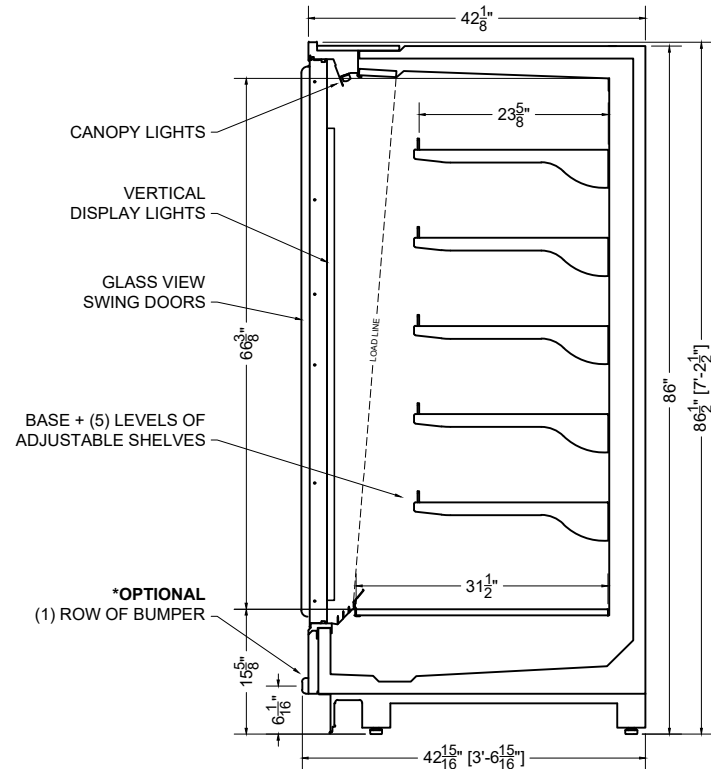

PLAN MECHANICAL VIEW

08.2-MDD-87ADM-R (4 DOOR)

PLATTE

QTY	DESCRIPTION	PART NUMBER	VOLTAGE	PHASE	AMPS	TOTAL AMPS
2	45" LED 4000K 24V	LG-FX-XXX-X	115V	1	0.50	1.00
4	59" LED 4000K 24V	LG-FX-XXX-X	115V	1	0.67	2.67
4	EVAPORATOR FAN	AFXXX	115V	1	0.20	0.80

CIRCUIT#1 (LIGHTS) TOTAL AMPS: 3.67 VOLTAGE: 115/1/60 CONNECTION: HARDWIRED  
 CIRCUIT#2 (FANS) TOTAL AMPS: 0.80 VOLTAGE: 115/1/60 CONNECTION: HARDWIRED  
 MODEL: MDD-87ADM APPLICATION: DELI BTUH: 6483 EVAP TEMP: 14°F

PACKOUT VOLUME: 109.68 CUBIC FT.  
 INTERNAL VOLUME: 134.33 CUBIC FT.

SECTION VIEW