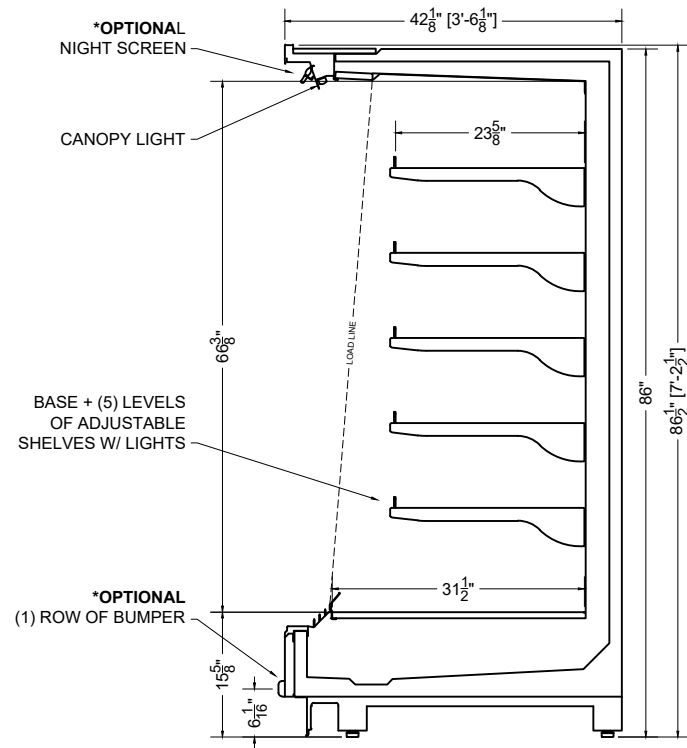

PLAN MECHANICAL VIEW

SECTION VIEW

12.3-MDC-87ADM-R

SHEYENNE

QTY	DESCRIPTION	PART NUMBER	VOLTAGE	PHASE	AMPS	TOTAL AMPS
18	45° LED 4000K 24V	LG-FX-XXX-X	115V	1	0.50	9.00
6	EVAPORATOR FAN	AFXXX	115V	1	0.20	1.20

CIRCUIT#1 (LIGHTS)	TOTAL AMPS: 9.00	VOLTAGE: 115/1/60	CONNECTION: HARDWIRED
CIRCUIT#2 (FANS)	TOTAL AMPS: 1.20	VOLTAGE: 115/1/60	CONNECTION: HARDWIRED
MODEL: MDC-87ADM	APPLICATION: DELI	BTUH: 21624	EVAP TEMP: 14°F
DEFROST: TIME-OFF, 4/45MIN, 50° TEMP TERMINATION			

PACKOUT VOLUME: 164.52 CUBIC FT.
INTERNAL VOLUME: 214.32 CUBIC FT.