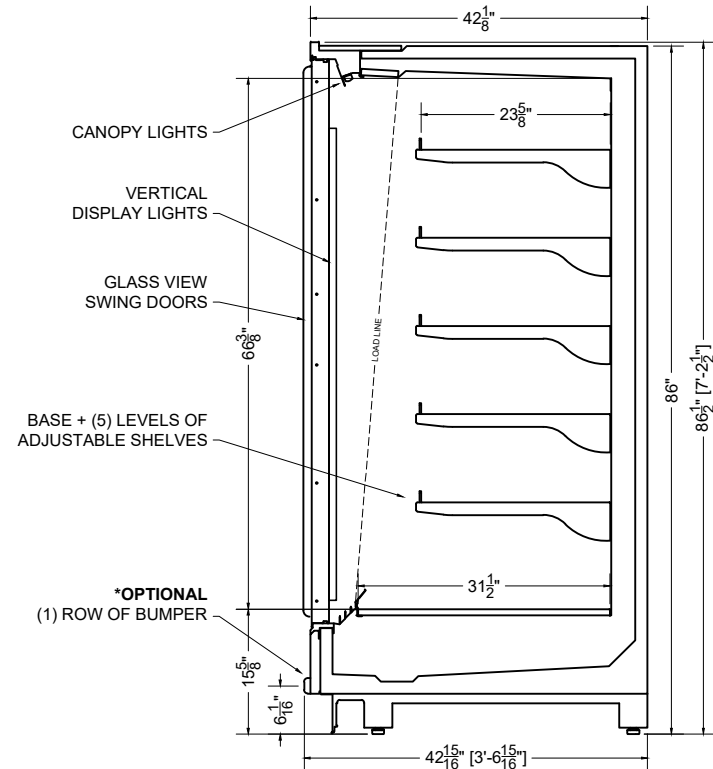

PLAN MECHANICAL VIEW

12.3-MDD-87ADM-R (6 DOOR)

PLATTE

QTY	DESCRIPTION	PART NUMBER	VOLTAGE	PHASE	AMPS	TOTAL AMPS
3	45" LED 4000K 24V	LG-FX-XXX-X	115V	1	0.50	1.50
6	59" LED 4000K 24V	LG-FX-XXX-X	115V	1	0.67	4.00
6	EVAPORATOR FAN	AFXXX	115V	1	0.20	1.20

CIRCUIT#1 (LIGHTS) TOTAL AMPS: 5.50 VOLTAGE: 115/1/60 CONNECTION: HARDWIRED  
 CIRCUIT#2 (FANS) TOTAL AMPS: 1.20 VOLTAGE: 115/1/60 CONNECTION: HARDWIRED  
 MODEL: MDD-87ADM APPLICATION: DELI BTUH: 9724 EVAP TEMP: 14°F

PACKOUT VOLUME: 164.52 CUBIC FT.  
 INTERNAL VOLUME: 201.49 CUBIC FT.

SECTION VIEW