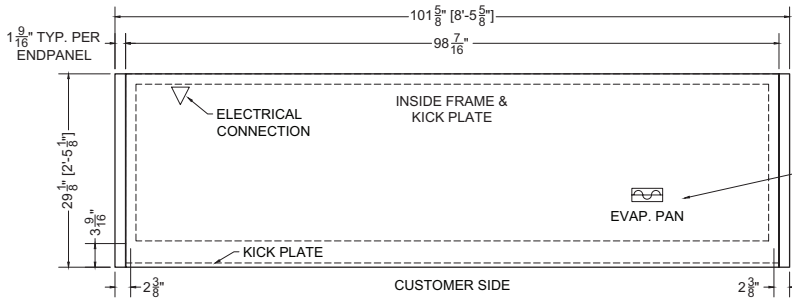

Plan Mechanical View