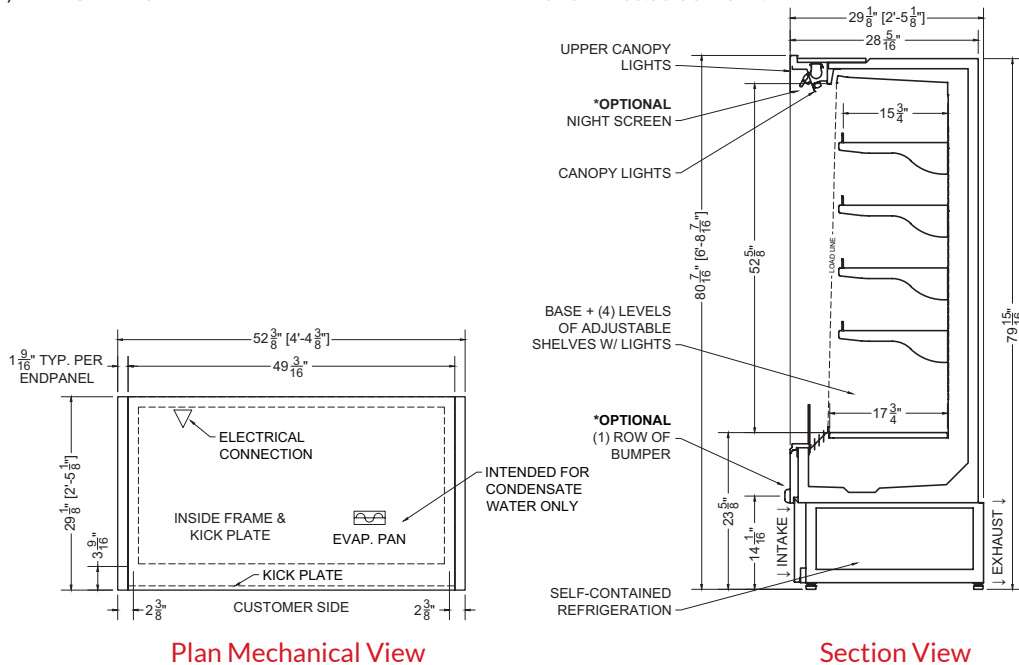

Plan Mechanical View

Section View