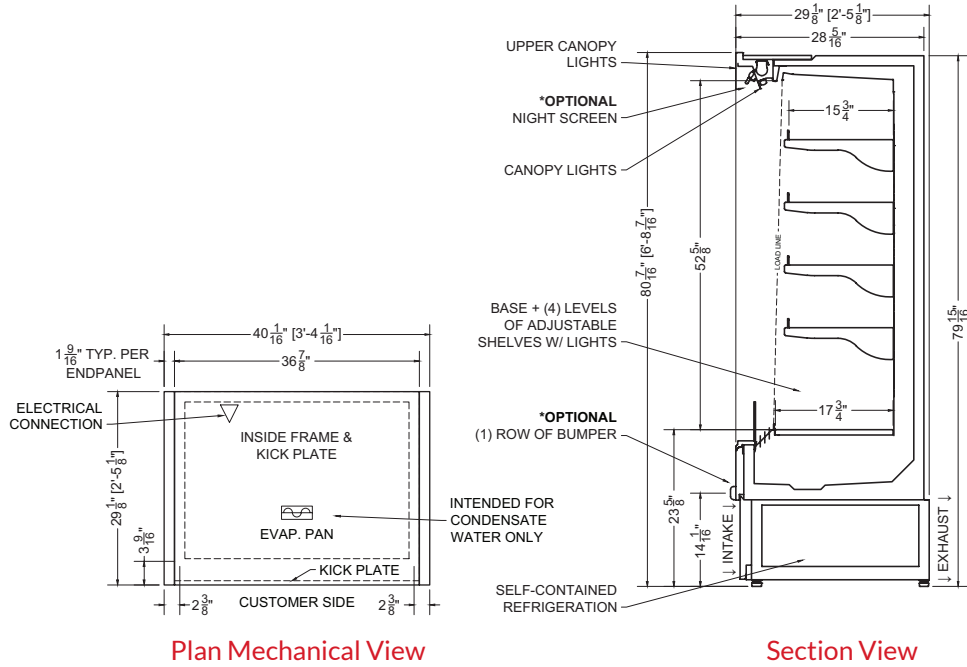

Plan Mechanical View

Section View

04.1-MDC-81AVH-S | Bismark Multideck Merchandiser

QTY	DESCRIPTION	PART NUMBER	VOLTAGE	PHASE	AMPS	TOTAL AMPS
6	45" LED 4000K, 24V	LG-FX-XXX-X	115V	1	0.50	3.00
2	EVAPORATOR FAN	RF-FA-XXXX	115V	1	0.20	0.40
1	COMPRESSOR	---	115V	1	6.92	6.92
2	CONDENSER COIL FAN MOTOR	---	115V	1	0.20	0.40
1	EVAP PAN	---	115V	1	9.57	9.57

CIRCUIT#1 TOTAL AMPS: 20.29 VOLTAGE: 115/1/60 CONNECTION: 5-30P
MODEL: MDC-81AVH APPLICATION: DELI BTUH: 6408 EVAP TEMP: 14°F
DEFROST: TIME-OFF, 4/45 MIN, 50° TEMP TERMINATION

PACKOUT VOLUME: 26.45 CUBIC FT.
INTERNAL VOLUME: 33.56 CUBIC FT.

* R290 (PROPANE) REFRIGERATION AVAILABLE