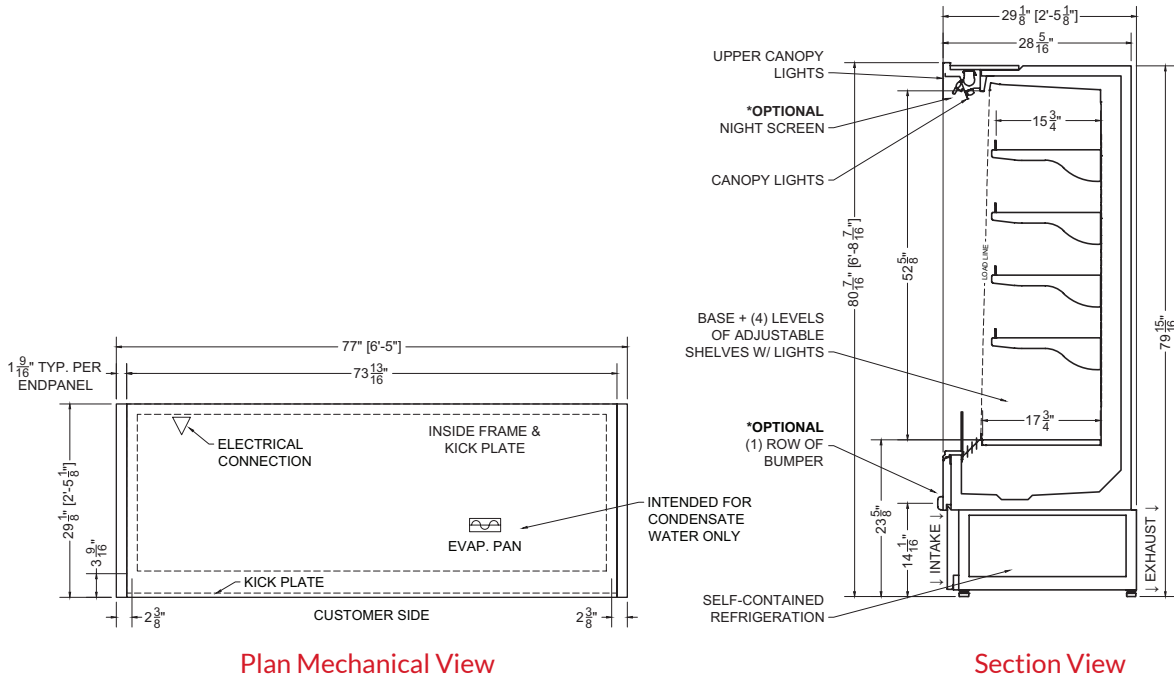

06.2-MDC-81AVH-S | Bismark Multideck Merchandiser

QTY	DESCRIPTION	PART NUMBER	VOLTAGE	PHASE	AMPS	TOTAL AMPS
12	33" LED 4000K, 24V	LG-FX-XXX-X	115V	1	0.38	4.50
3	EVAPORATOR FAN	RF-FA-XXXX	115V	1	0.20	0.60
2	COMPRESSOR	---	115V	1	4.68	9.36
2	CONDENSER COIL FAN MOTOR	---	115V	1	0.20	0.40
1	EVAP PAN	---	115V	1	9.57	9.57

CIRCUIT#1   **TOTAL AMPS: 24.43**   **VOLTAGE: 115/1/60**   **CONNECTION: 5-30P**
MODEL: MDC-81AVH   **APPLICATION: DELI**   **BTUH: 7697**   **EVAP TEMP: 14°F**
DEFROST: TIME-OFF, 4/45 MIN, 50° TEMP TERMINATION

PACKOUT VOLUME: 39.67 CUBIC FT.
INTERNAL VOLUME: 50.34 CUBIC FT.

* R290 (PROPANE) REFRIGERATION AVAILABLE

Plan Mechanical View

Section View

08.2-MDC-81AVH-S | Bismark Multideck Merchandiser

QTY	DESCRIPTION	PART NUMBER	VOLTAGE	PHASE	AMPS	TOTAL AMPS
12	45" LED 4000K, 24V	LG-FX-XXX-X	115V	1	0.50	6.00
4	EVAPORATOR FAN	RF-FA-XXXX	115V	1	0.20	0.80
2	COMPRESSOR	---	115V	1	6.92	13.84
4	CONDENSER COIL FAN MOTOR	---	115V	1	0.20	0.80
1	EVAP PAN	---	115V	1	12.17	12.17

CIRCUIT#1   **TOTAL AMPS: 33.61**   **VOLTAGE: 115/1/60**   **CONNECTION: 5-50P**
MODEL: MDC-81AVH   **APPLICATION: DELI**   **BTUH: 6408**   **EVAP TEMP: 14°F**
DEFROST: TIME-OFF, 4/45 MIN, 50° TEMP TERMINATION

PACKOUT VOLUME: 52.90 CUBIC FT.
INTERNAL VOLUME: 67.12 CUBIC FT.

* R290 (PROPANE) REFRIGERATION AVAILABLE