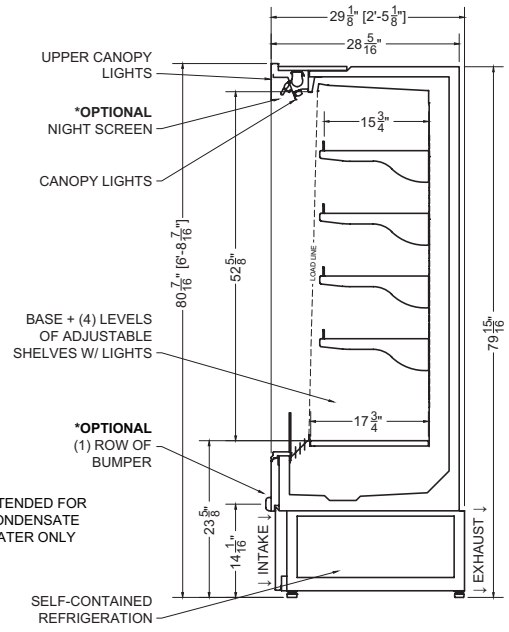

Section View

For more information on the Bismark Multideck Merchandiser, contact one of our **Southern CaseArts** representatives or check out our website to learn more about all of the products offered by **Southern CaseArts**.