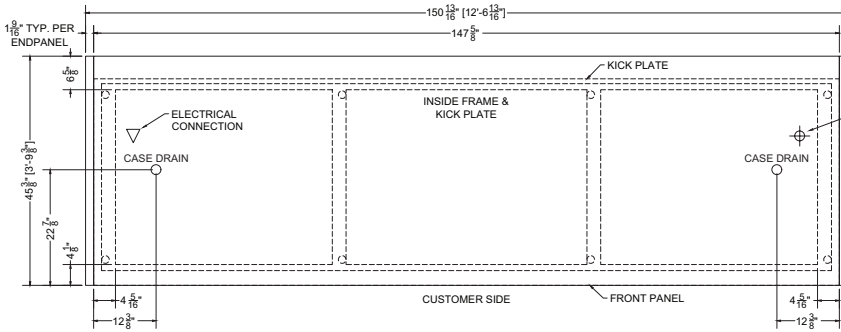

Plan Mechanical View