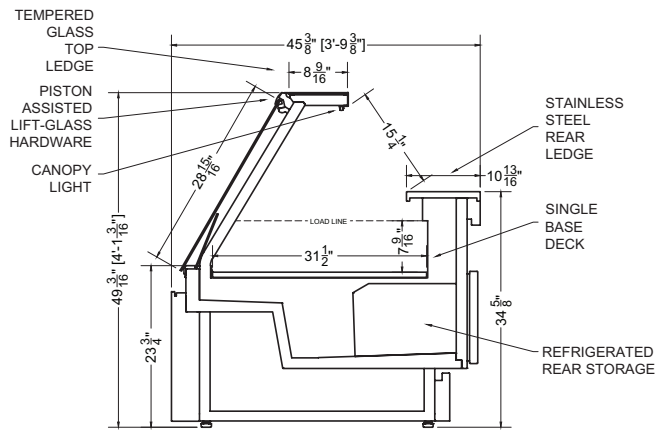

Section View

04.1-SCS-49ASIR-R | Coronado Service Merchandiser

QTY	DESCRIPTION	PART NUMBER	VOLTAGE	PHASE	AMPS	TOTAL AMPS
1	45" LED 2700K, 24V	LG-FX-XXX-X	115V	1	0.50	0.50
1	EVAPORATOR FAN	AFXXX	115V	1	0.08	0.08
1	AIR SWEEP FAN	AFXXX	115V	1	0.08	0.08

CIRCUIT#1 (LIGHTS)   **TOTAL AMPS:** 0.50   **VOLTAGE:** 115/1/60   **CONNECTION:** HARDWIRED
CIRCUIT#2 (FANS)   **TOTAL AMPS:** 0.08   **VOLTAGE:** 115/1/60   **CONNECTION:** HARDWIRED
CIRCUIT#3 (ANTI-COND.)   **TOTAL AMPS:** 0.08   **VOLTAGE:** 115/1/60   **CONNECTION:** HARDWIRED
MODEL: SCS-49ASIR   **APPLICATION:** FRESH MEAT   **BTUH:** 2346   **EVAP TEMP:** 14°F
DEFROST: TIME-OFF, 4/45MIN, 50° TEMP TERMINATION

PACKOUT VOLUME: 6.48 CUBIC FT.
INTERNAL VOLUME: 17.43 CUBIC FT.
REAR STORAGE: 4.23 CUBIC FT.