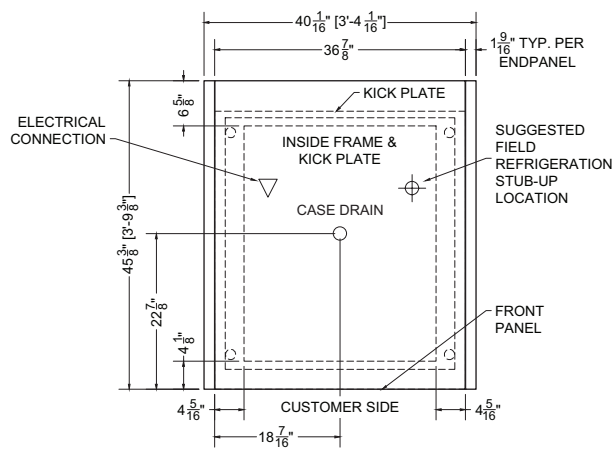

Plan Mechanical View