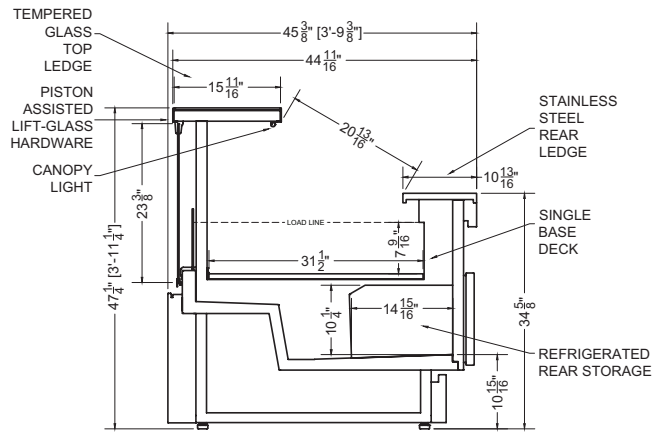

Section View