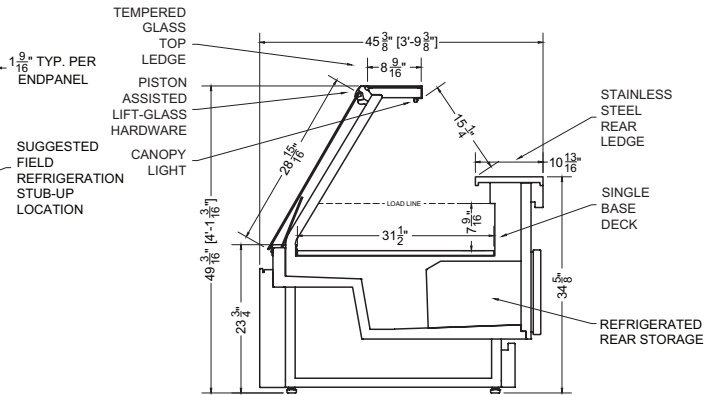

Section View

12.3-SCS-49ASIR-R | Coronado Service Merchandiser

QTY	DESCRIPTION	PART NUMBER	VOLTAGE	PHASE	AMPS	TOTAL AMPS
3	45" LED 2700K, 24V	LG-FX-XXX-X	115V	1	0.50	1.50
4	EVAPORATOR FAN	AFXXX	115V	1	0.08	0.32
3	AIR SWEEP FAN	AFXXX	115V	1	0.08	0.24

CIRCUIT#1 (LIGHTS) **TOTAL AMPS: 1.50** **VOLTAGE: 115/1/60** **CONNECTION: HARDWIRED**
CIRCUIT#2 (FANS) **TOTAL AMPS: 0.32** **VOLTAGE: 115/1/60** **CONNECTION: HARDWIRED**
CIRCUIT#3 (ANTI-COND.) **TOTAL AMPS: 0.24** **VOLTAGE: 115/1/60** **CONNECTION: HARDWIRED**
MODEL: SCS-49ASIR **APPLICATION: FRESH MEAT** **BTUH: 7037** **EVAP TEMP: 14°F**
DEFROST: TIME-OFF, 4/45MIN, 50° TEMP TERMINATION

PACKOUT VOLUME: 19.43 CUBIC FT.
INTERNAL VOLUME: 52.29 CUBIC FT.
REAR STORAGE: 13.12 CUBIC FT.