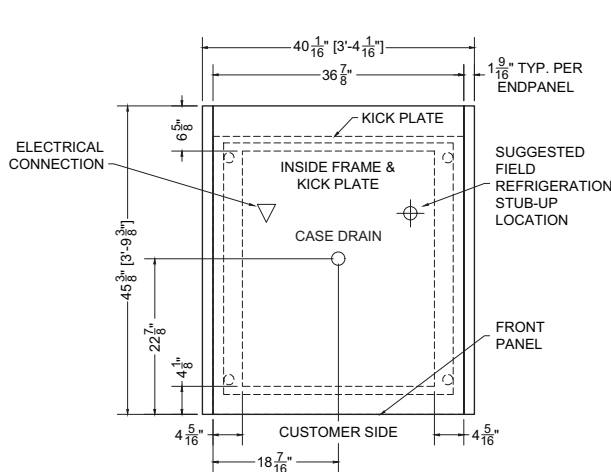

03.1-SCS-49ASIR-R | Coronado Service Merchandiser

QTY	DESCRIPTION	PART NUMBER	VOLTAGE	PHASE	AMPS	TOTAL AMPS
1	34" LED 2700K, 24V	LG-FX-XXX-X	115V	1	0.38	0.38
1	EVAPORATOR FAN	AFXXX	115V	1	0.08	0.08
1	AIR SWEEP FAN	AFXXX	115V	1	0.08	0.08

CIRCUIT#1 (LIGHTS)   **TOTAL AMPS:** 0.38   **VOLTAGE:** 115/1/60   **CONNECTION:** HARDWIRED
CIRCUIT#2 (FANS)   **TOTAL AMPS:** 0.08   **VOLTAGE:** 115/1/60   **CONNECTION:** HARDWIRED
CIRCUIT#3 (ANTI-COND.)   **TOTAL AMPS:** 0.08   **VOLTAGE:** 115/1/60   **CONNECTION:** HARDWIRED
MODEL: SCS-49ASIR   **APPLICATION:** FRESH MEAT   **BTUH:** 1758   **EVAP TEMP:** 14°F
DEFROST: TIME-OFF, 4/45MIN, 50° TEMP TERMINATION

PACKOUT VOLUME: 4.86 CUBIC FT.
INTERNAL VOLUME: 13.07 CUBIC FT.
REAR STORAGE: 3.11 CUBIC FT.

Plan Mechanical View