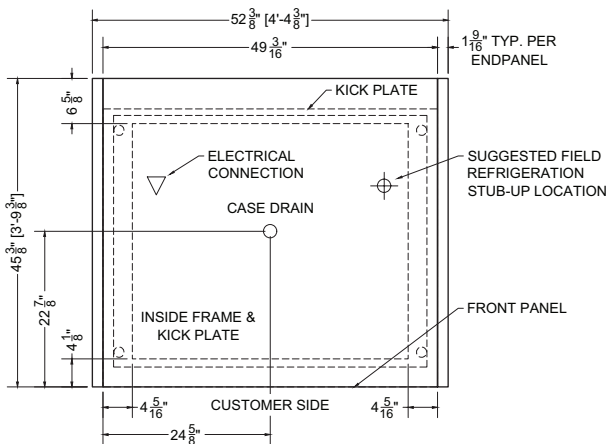

04.1-SCS-47ASBR-R | Coronado Service Merchandiser

QTY	DESCRIPTION	PART NUMBER	VOLTAGE	PHASE	AMPS	TOTAL AMPS
1	45" LED 2700K, 24V	LG-FX-XXX-X	115V	1	0.50	0.50
1	EVAPORATOR FAN	AFXXX	115V	1	0.08	0.08
1	AIR SWEEP FAN	AFXXX	115V	1	0.08	0.08

CIRCUIT#1 (LIGHTS) TOTAL AMPS: 0.50 VOLTAGE: 115/1/60 CONNECTION: HARDWIRED
CIRCUIT#2 (FANS) TOTAL AMPS: 0.08 VOLTAGE: 115/1/60 CONNECTION: HARDWIRED
CIRCUIT#3 (ANTI-COND.) TOTAL AMPS: 0.08 VOLTAGE: 115/1/60 CONNECTION: HARDWIRED
MODEL: SCS-47ASBR APPLICATION: FRESH MEAT BTUH: 2346 EVAP TEMP: 14°F
DEFOST: TIME-OFF, 4/45MIN, 50° TEMP TERMINATION

PACKOUT VOLUME: 6.79 CUBIC FT.
INTERNAL VOLUME: 19.03 CUBIC FT.
REAR STORAGE: 4.23 CUBIC FT.

Plan Mechanical View