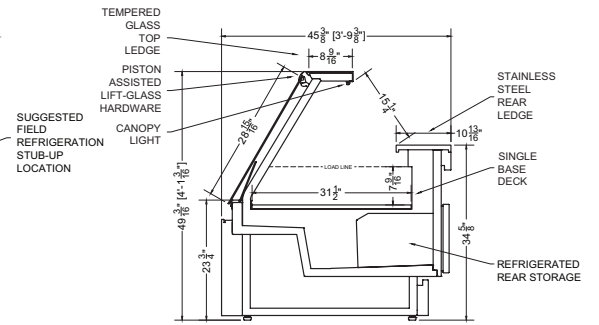

Section View

For more information on the Coronado Service Merchandiser, contact one of our **Southern CaseArts** representatives or check out our website to learn more about all of the products offered by **Southern CaseArts**.