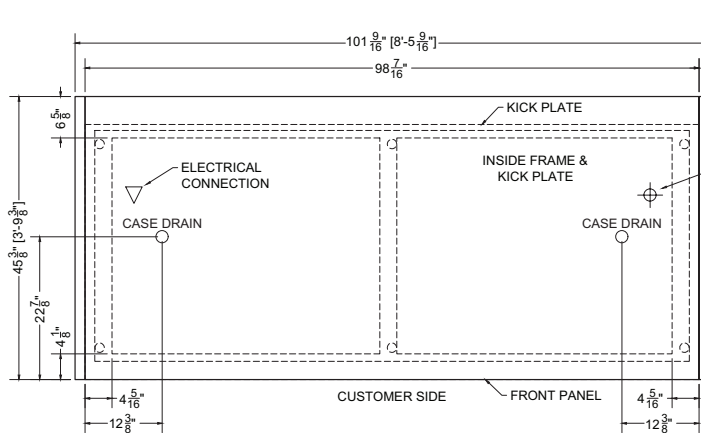

08.2-SCS-49ASIR-R | Coronado Service Merchandiser

QTY	DESCRIPTION	PART NUMBER	VOLTAGE	PHASE	AMPS	TOTAL AMPS
2	45" LED 2700K, 24V	LG-FX-XXX-X	115V	1	0.50	1.00
3	EVAPORATOR FAN	AFXXX	115V	1	0.08	0.24
2	AIR SWEEP FAN	AFXXX	115V	1	0.08	0.16

CIRCUIT#1 (LIGHTS) **TOTAL AMPS: 1.00** **VOLTAGE: 115/1/60** **CONNECTION: HARDWIRED**
CIRCUIT#2 (FANS) **TOTAL AMPS: 0.24** **VOLTAGE: 115/1/60** **CONNECTION: HARDWIRED**
CIRCUIT#3 (ANTI-COND.) **TOTAL AMPS: 0.16** **VOLTAGE: 115/1/60** **CONNECTION: HARDWIRED**
MODEL: SCS-49ASIR **APPLICATION: FRESH MEAT** **BTUH: 4692** **EVAP TEMP: 14°F**
DEFROST: TIME-OFF, 4/45MIN, 50° TEMP TERMINATION

PACKOUT VOLUME: 12.95 CUBIC FT.
INTERNAL VOLUME: 34.86 CUBIC FT.
REAR STORAGE: 8.67 CUBIC FT.

Plan Mechanical View