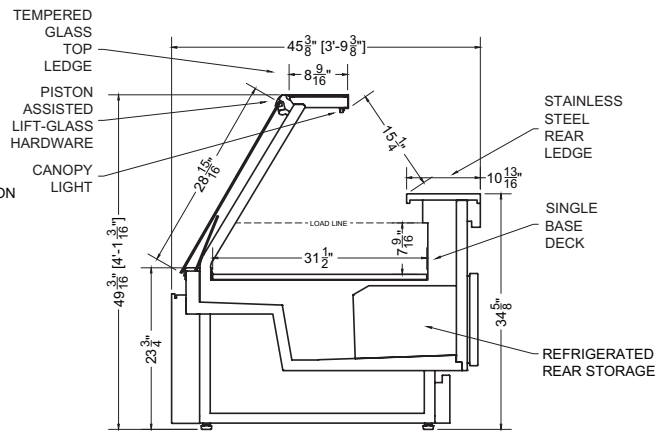

Section View