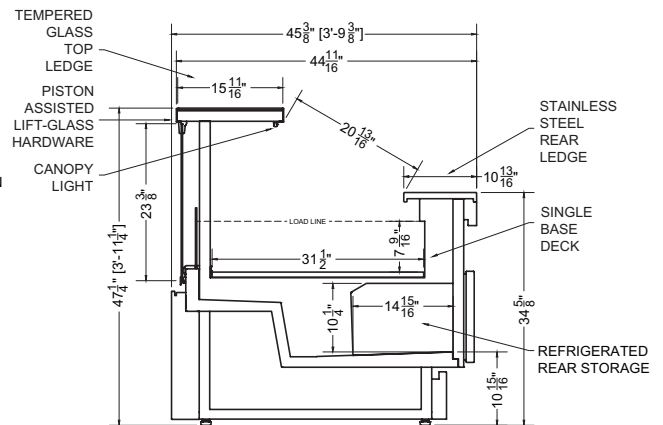

Section View

08.2-SCS-47ASBR-R | Coronado Service Merchandiser

QTY	DESCRIPTION	PART NUMBER	VOLTAGE	PHASE	AMPS	TOTAL AMPS
2	45" LED 2700K, 24V	LG-FX-XXX-X	115V	1	0.50	1.00
3	EVAPORATOR FAN	AFXXX	115V	1	0.08	0.24
2	AIR SWEEP FAN	AFXXX	115V	1	0.08	0.16

CIRCUIT#1 (LIGHTS) **TOTAL AMPS: 1.00** **VOLTAGE: 115/1/60** **CONNECTION: HARDWIRED**
CIRCUIT#2 (FANS) **TOTAL AMPS: 0.24** **VOLTAGE: 115/1/60** **CONNECTION: HARDWIRED**
CIRCUIT#3 (ANTI-COND.) **TOTAL AMPS: 0.16** **VOLTAGE: 115/1/60** **CONNECTION: HARDWIRED**
MODEL: SCS-47ASBR **APPLICATION: FRESH MEAT** **BTUH: 4692** **EVAP TEMP: 14°F**
DEFROST: TIME-OFF, 4/45MIN, 50° TEMP TERMINATION

PACKOUT VOLUME: 13.59 CUBIC FT.
INTERNAL VOLUME: 38.06 CUBIC FT.
REAR STORAGE: 8.67 CUBIC FT.