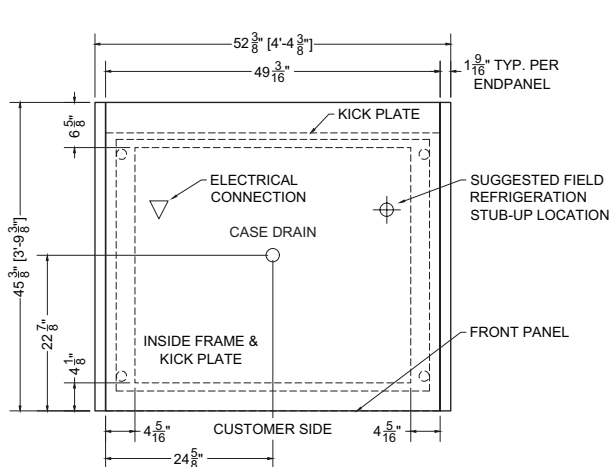

Plan Mechanical View