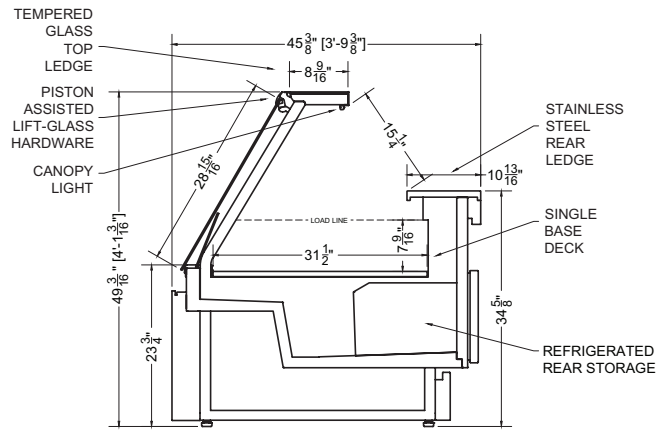

Section View