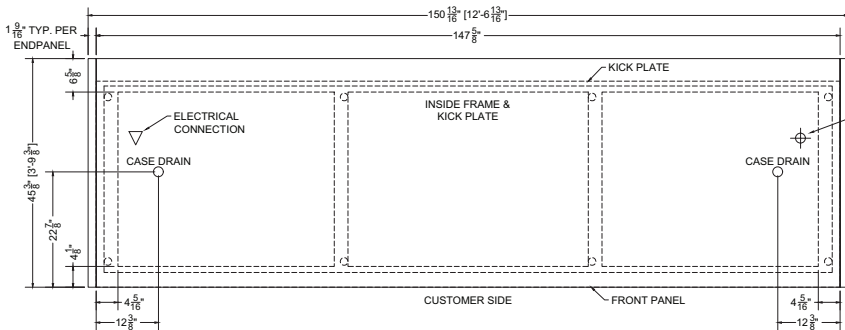

Plan Mechanical View