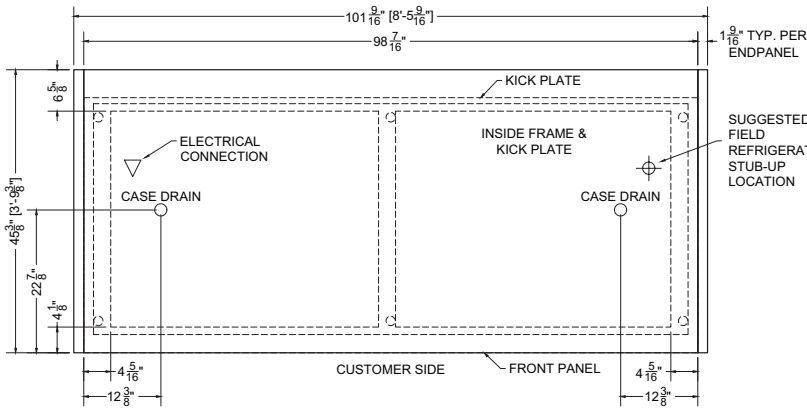

Plan Mechanical View