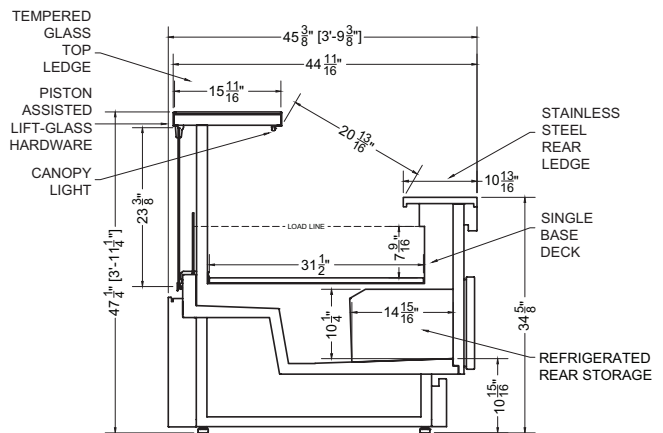

Section View