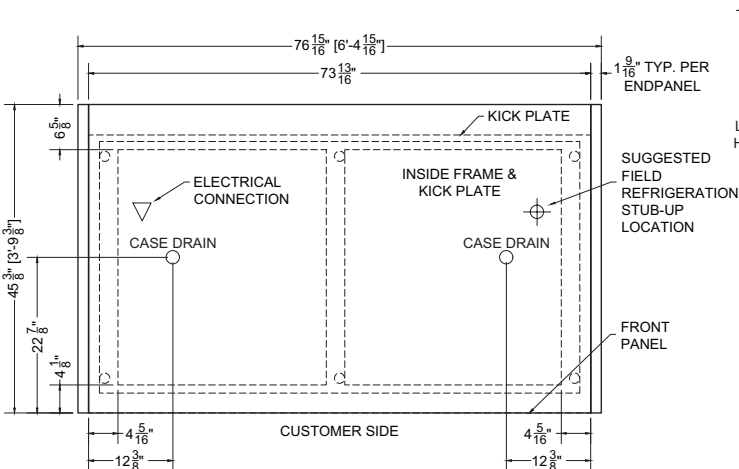

06.2-SCS-49ASIR-R | Coronado Service Merchandiser

QTY	DESCRIPTION	PART NUMBER	VOLTAGE	PHASE	AMPS	TOTAL AMPS
2	34" LED 2700K, 24V	LG-FX-XXX-X	115V	1	0.38	0.75
2	EVAPORATOR FAN	AFXXX	115V	1	0.08	0.16
2	AIR SWEEP FAN	AFXXX	115V	1	0.08	0.16

CIRCUIT#1 (LIGHTS)   **TOTAL AMPS: 0.75**   **VOLTAGE: 115/1/60**   **CONNECTION: HARDWIRED**
CIRCUIT#2 (FANS)   **TOTAL AMPS: 0.16**   **VOLTAGE: 115/1/60**   **CONNECTION: HARDWIRED**
CIRCUIT#3 (ANTI-COND.)   **TOTAL AMPS: 0.16**   **VOLTAGE: 115/1/60**   **CONNECTION: HARDWIRED**
MODEL: SCS-49ASIR   **APPLICATION: FRESH MEAT**   **BTUH: 3519**   **EVAP TEMP: 14°F**
DEFROST: TIME-OFF, 4/45MIN, 50° TEMP TERMINATION

PACKOUT VOLUME: 9.72 CUBIC FT.
INTERNAL VOLUME: 26.12 CUBIC FT.
REAR STORAGE: 6.45 CUBIC FT.

Plan Mechanical View