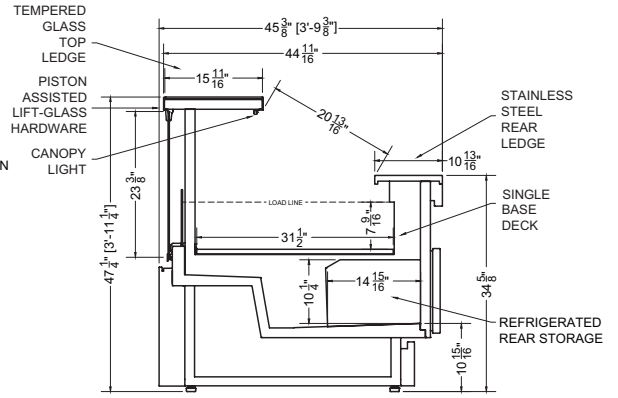

Section View

12.3-SCS-47ASBR-R | Coronado Service Merchandiser

QTY	DESCRIPTION	PART NUMBER	VOLTAGE	PHASE	AMPS	TOTAL AMPS
3	45" LED 2700K, 24V	LG-FX-XXX-X	115V	1	0.50	1.50
4	EVAPORATOR FAN	AFXXX	115V	1	0.08	0.32
3	AIR SWEEP FAN	AFXXX	115V	1	0.08	0.24

CIRCUIT#1 (LIGHTS)   **TOTAL AMPS:** 1.50   **VOLTAGE:** 115/1/60   **CONNECTION:** HARDWIRED
CIRCUIT#2 (FANS)   **TOTAL AMPS:** 0.32   **VOLTAGE:** 115/1/60   **CONNECTION:** HARDWIRED
CIRCUIT#3 (ANTI-COND.)   **TOTAL AMPS:** 0.24   **VOLTAGE:** 115/1/60   **CONNECTION:** HARDWIRED
MODEL: SCS-47ASBR   **APPLICATION:** FRESH MEAT   **BTUH:** 7037   **EVAP TEMP:** 14°F
DEFROST: TIME-OFF, 4/45MIN, 50° TEMP TERMINATION

PACKOUT VOLUME: 20.38 CUBIC FT.
INTERNAL VOLUME: 57.09 CUBIC FT.
REAR STORAGE: 13.12 CUBIC FT.