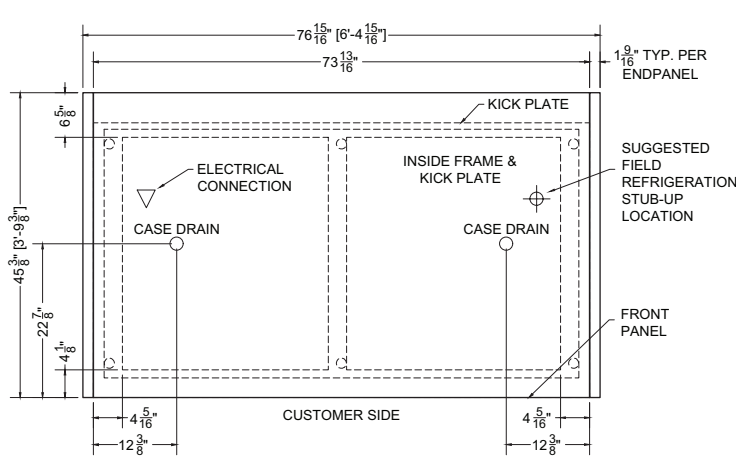

06.2-SCS-47ASBR-R | Coronado Service Merchandiser

QTY	DESCRIPTION	PART NUMBER	VOLTAGE	PHASE	AMPS	TOTAL AMPS
2	34" LED 2700K, 24V	LG-FX-XXX-X	115V	1	0.38	0.75
2	EVAPORATOR FAN	AFXXX	115V	1	0.08	0.16
2	AIR SWEEP FAN	AFXXX	115V	1	0.08	0.16

CIRCUIT#1 (LIGHTS) **TOTAL AMPS: 0.75** **VOLTAGE: 115/1/60** **CONNECTION: HARDWIRED**
CIRCUIT#2 (FANS) **TOTAL AMPS: 0.16** **VOLTAGE: 115/1/60** **CONNECTION: HARDWIRED**
CIRCUIT#3 (ANTI-COND.) **TOTAL AMPS: 0.16** **VOLTAGE: 115/1/60** **CONNECTION: HARDWIRED**
MODEL: SCS-47ASBR **APPLICATION: FRESH MEAT** **BTUH: 3519** **EVAP TEMP: 14°F**
DEFROST: TIME-OFF, 4/45MIN, 50° TEMP TERMINATION

PACKOUT VOLUME: 10.19 CUBIC FT.
INTERNAL VOLUME: 28.55 CUBIC FT.
REAR STORAGE: 6.45 CUBIC FT.

Plan Mechanical View