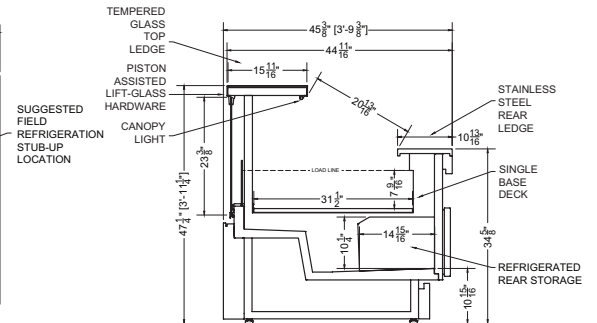

Section View