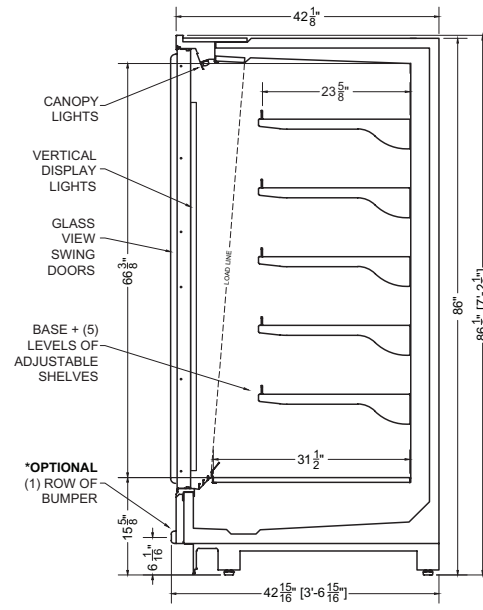

Section View