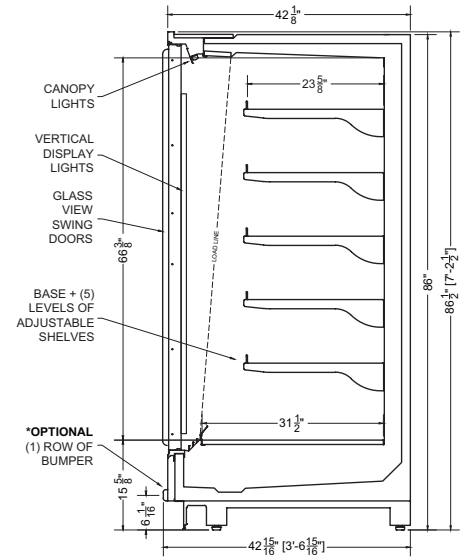

Section View

For more information on the Platte Multideck with Doors, contact one of our **Southern CaseArts** representatives or check out our website to learn more about all of the products offered by **Southern CaseArts**.