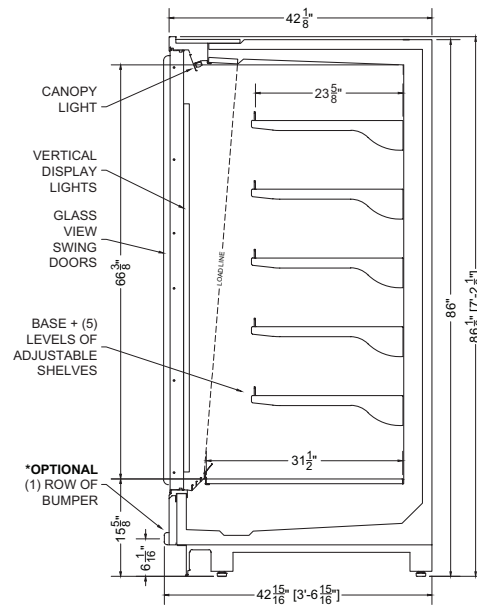

Section View