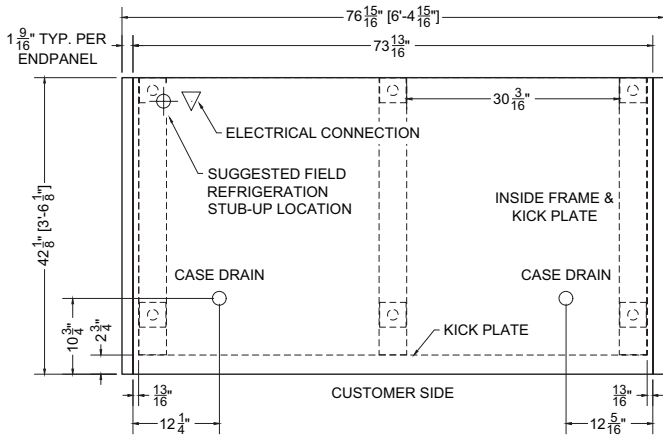

Plan Mechanical View