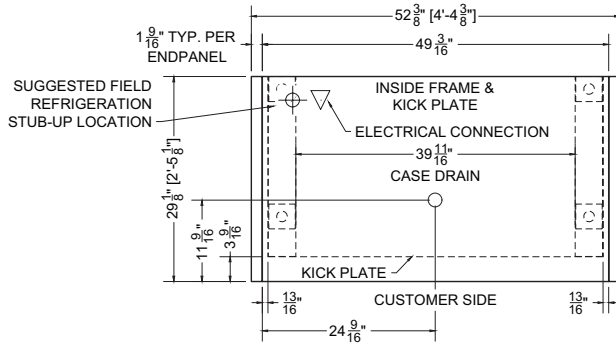

Plan Mechanical View