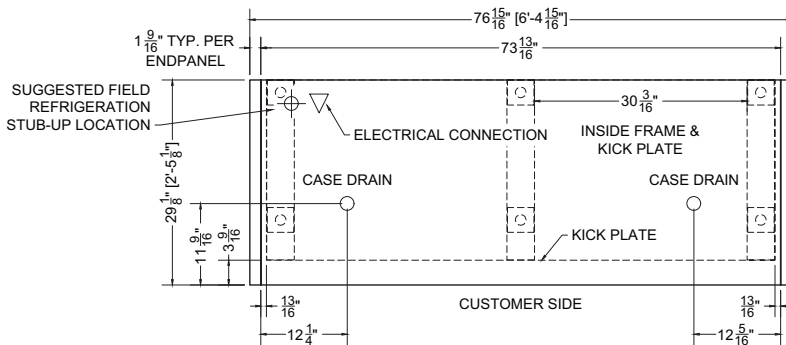

Plan Mechanical View