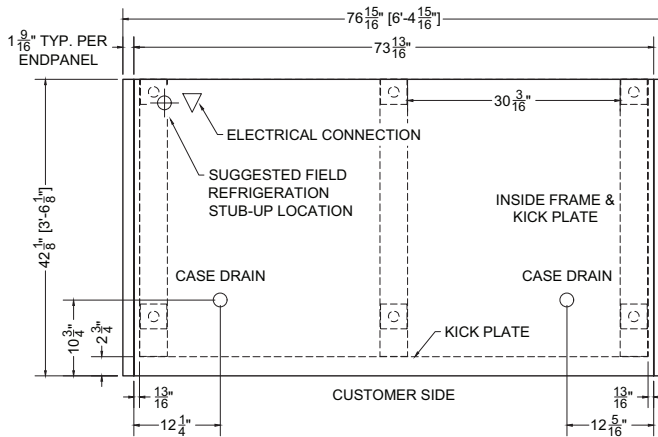

06.2-MDC-81ADM-R | Sheyenne Multideck Merchandiser

QTY	DESCRIPTION	PART NUMBER	VOLTAGE	PHASE	AMPS	TOTAL AMPS
12	34" LED 4000K, 24V	LG-FX-XXX-X	115V	1	0.38	4.50
3	EVAPORATOR FAN	AFXXX	115V	1	0.20	0.60

CIRCUIT#1 (LIGHTS)   **TOTAL AMPS: 4.50**   **VOLTAGE: 115/1/60**   **CONNECTION: HARDWIRED**
CIRCUIT#2 (FANS)   **TOTAL AMPS: 0.60**   **VOLTAGE: 115/1/60**   **CONNECTION: HARDWIRED**
MODEL: MDC-81ADM   **APPLICATION: DELI**   **BTUH: 10140**   **EVAP TEMP: 14°F**
DEFROST: TIME-OFF, 4/45MIN, 50° TEMP TERMINATION   **PACKOUT VOLUME: 75.01 CUBIC FT.**
                                                                                                 INTERNAL VOLUME: 97.73 CUBIC FT.

Plan Mechanical View