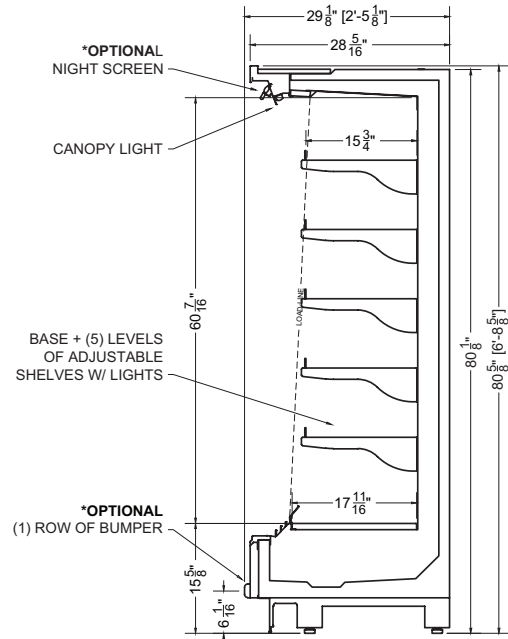

Section View

06.2-MDC-81AVM-R | Sheyenne Multideck Merchandiser

QTY	DESCRIPTION	PART NUMBER	VOLTAGE	PHASE	AMPS	TOTAL AMPS
12	34" LED 4000K, 24V	LG-FX-XXX-X	115V	1	0.38	4.50
3	EVAPORATOR FAN	AFXXX	115V	1	0.20	0.60

CIRCUIT#1 (LIGHTS)   TOTAL AMPS: 4.50   VOLTAGE: 115/1/60   CONNECTION: HARDWIRED
CIRCUIT#2 (FANS)   TOTAL AMPS: 0.60   VOLTAGE: 115/1/60   CONNECTION: HARDWIRED
MODEL: MDC-81AVM   APPLICATION: DELI   BTUH: 9481   EVAP TEMP: 14°F
DEFOST: TIME-OFF, 4/45MIN, 50° TEMP TERMINATION   PACKOUT VOLUME: 42.27 CUBIC FT.
INTERNAL VOLUME: 61.86 CUBIC FT.