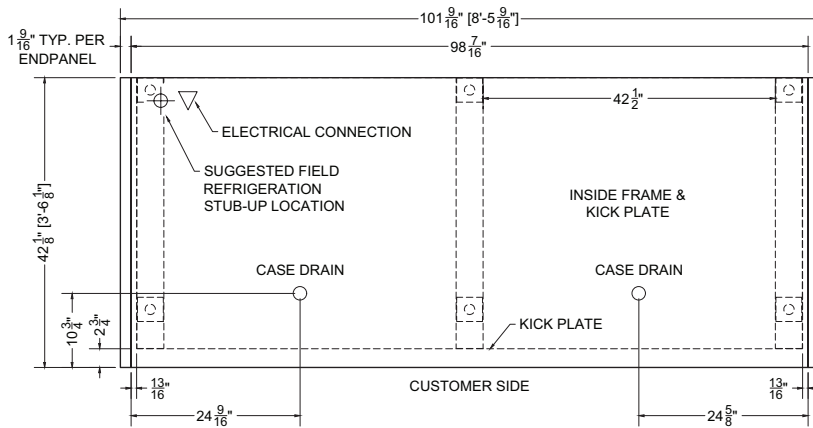

Plan Mechanical View