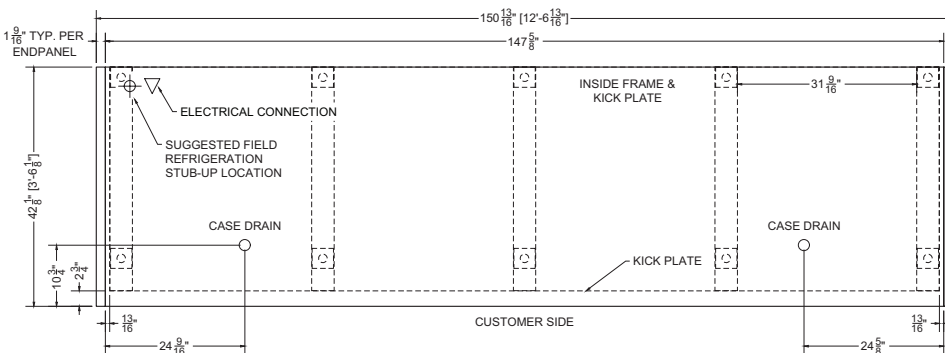

Plan Mechanical View