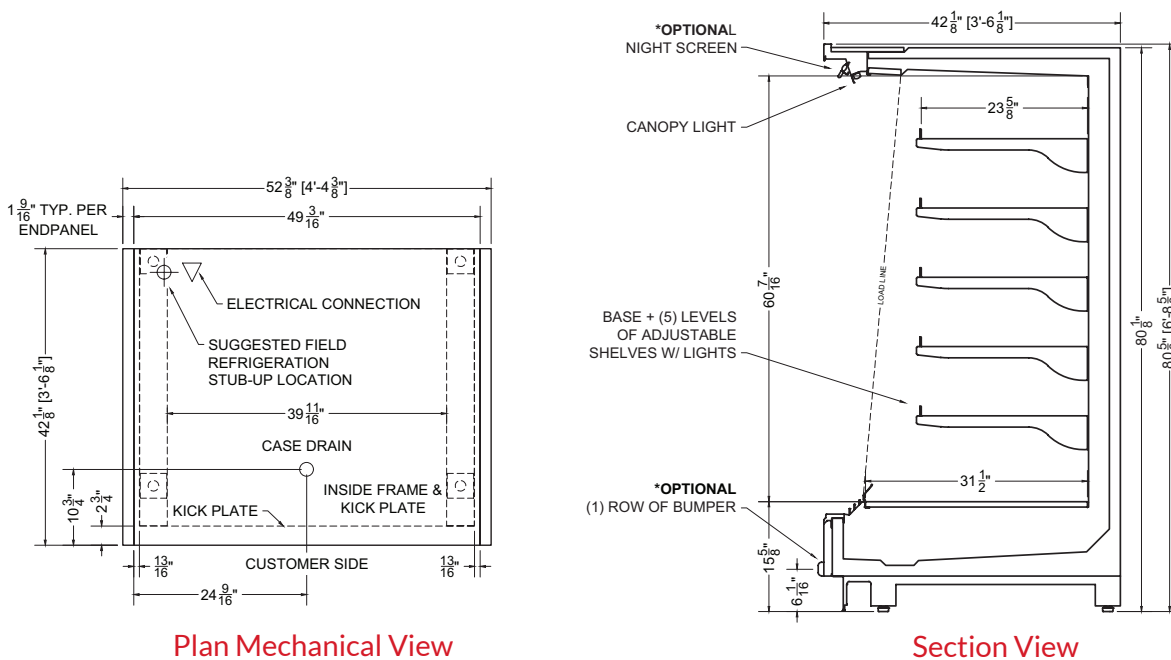

Plan Mechanical View

Section View