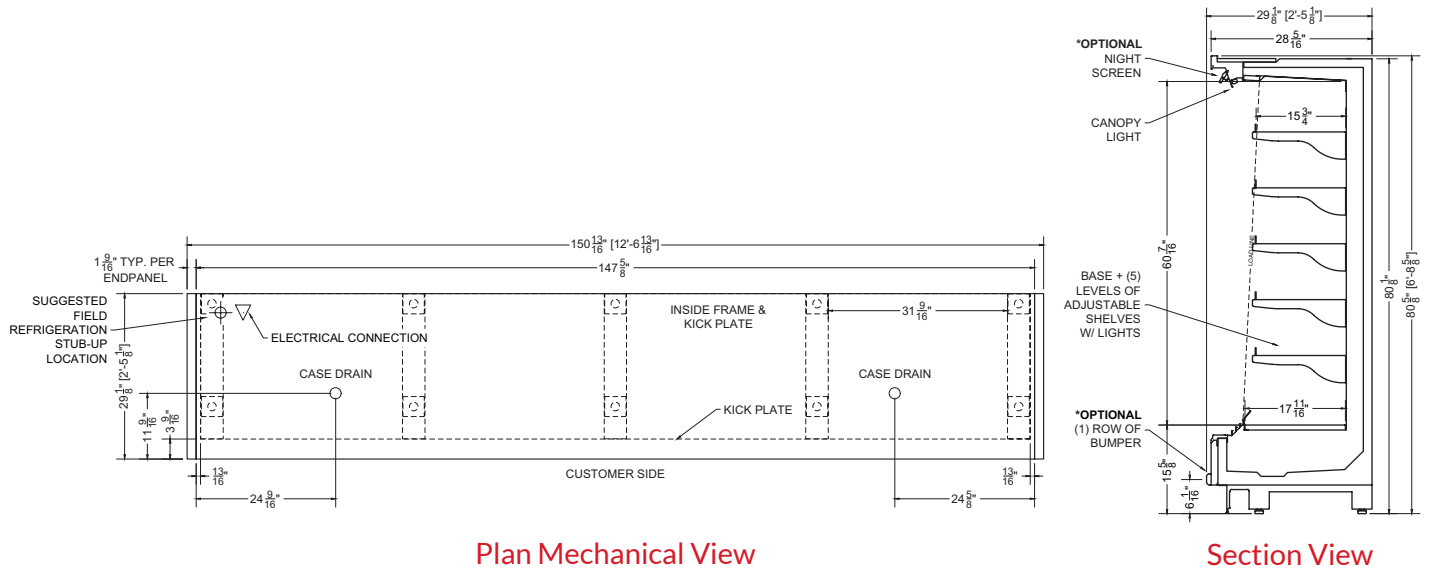

Plan Mechanical View

Section View

04.1-MDC-81ADM-R | Sheyenne Multideck Merchandiser

QTY	DESCRIPTION	PART NUMBER	VOLTAGE	PHASE	AMPS	TOTAL AMPS
6	45" LED 4000K, 24V	LG-FX-XXX-X	115V	1	0.50	3.00
2	EVAPORATOR FAN	AFXXX	115V	1	0.20	0.40

CIRCUIT#1 (LIGHTS)   **TOTAL AMPS: 3.00**   **VOLTAGE: 115/1/60**   **CONNECTION: HARDWIRED**
CIRCUIT#2 (FANS)   **TOTAL AMPS: 0.40**   **VOLTAGE: 115/1/60**   **CONNECTION: HARDWIRED**
MODEL: MDC-81ADM   **APPLICATION: DELI**   **BTUH: 6760**   **EVAP TEMP: 14°F**
DEFROST: TIME-OFF, 4/45MIN, 50° TEMP TERMINATION   **PACKOUT VOLUME: 50.01 CUBIC FT.**
INTERNAL VOLUME: 65.15 CUBIC FT.