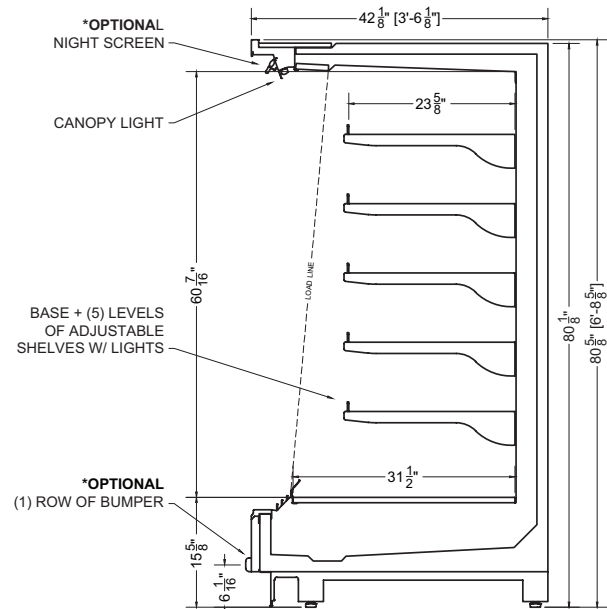

Section View

08.2-MDC-81ADM-R | Sheyenne Multideck Merchandiser

QTY	DESCRIPTION	PART NUMBER	VOLTAGE	PHASE	AMPS	TOTAL AMPS
12	45" LED 4000K, 24V	LG-FX-XXX-X	115V	1	0.50	6.00
4	EVAPORATOR FAN	AFXXX	115V	1	0.20	0.80

CIRCUIT#1 (LIGHTS)   **TOTAL AMPS: 6.00**   **VOLTAGE: 115/1/60**   **CONNECTION: HARDWIRED**
CIRCUIT#2 (FANS)   **TOTAL AMPS: 0.80**   **VOLTAGE: 115/1/60**   **CONNECTION: HARDWIRED**
MODEL: MDC-81ADM   **APPLICATION: DELI**   **BTUH: 13520**   **EVAP TEMP: 14°F**
DEFROST: TIME-OFF, 4/45MIN, 50° TEMP TERMINATION   **PACKOUT VOLUME: 100.02 CUBIC FT.**
                                                                                                 INTERNAL VOLUME: 130.31 CUBIC FT.