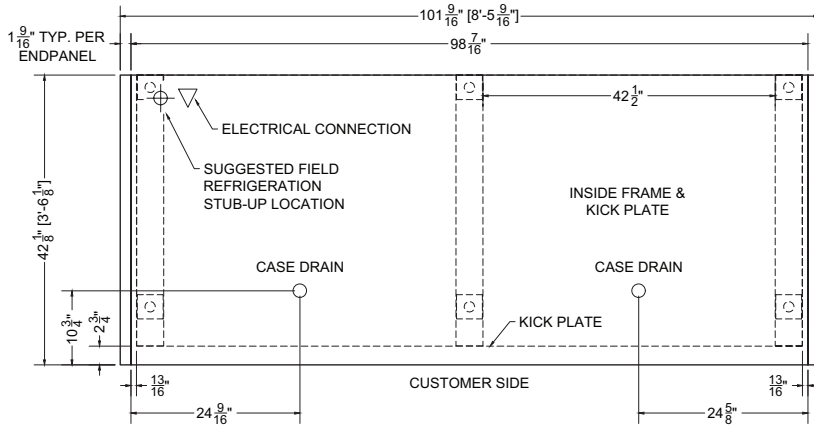

Plan Mechanical View