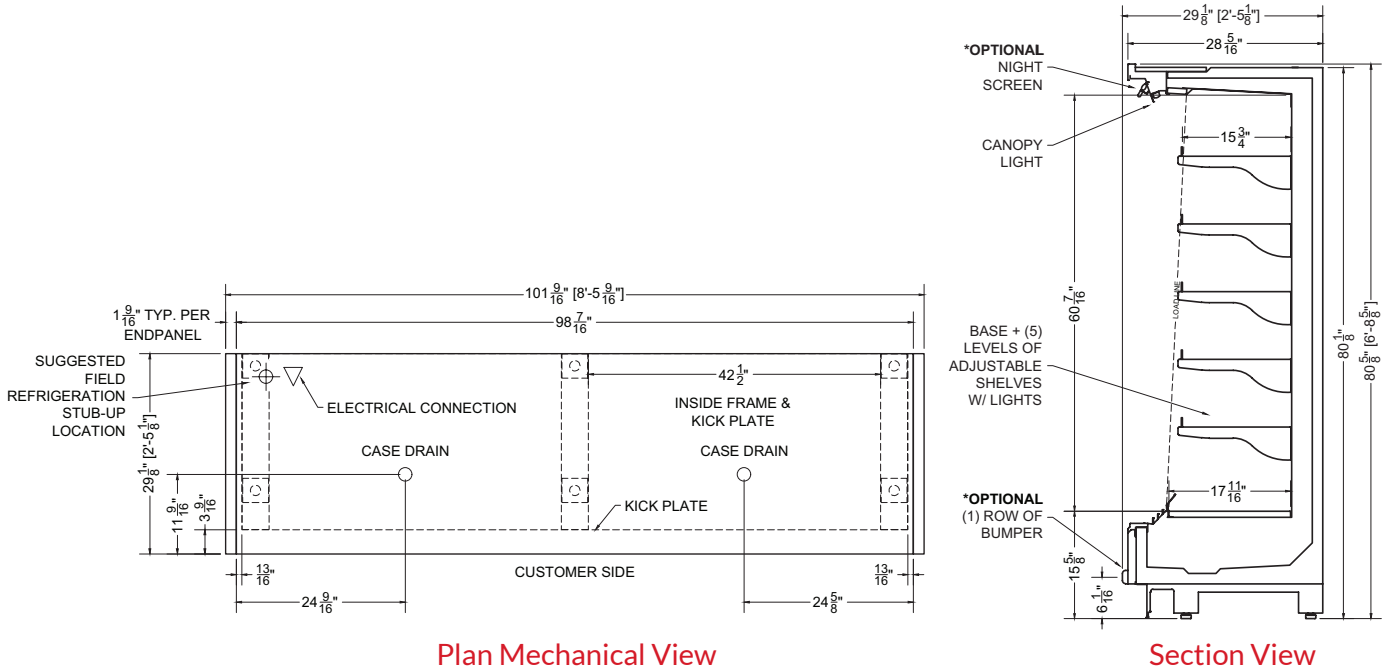

08.2-MDC-81AVM-R | Sheyenne Multideck Merchandiser

QTY	DESCRIPTION	PART NUMBER	VOLTAGE	PHASE	AMPS	TOTAL AMPS
12	45" LED 4000K, 24V	LG-FX-XXX-X	115V	1	0.50	6.00
4	EVAPORATOR FAN	AFXXX	115V	1	0.20	0.80

CIRCUIT#1 (LIGHTS)   **TOTAL AMPS: 6.00**   **VOLTAGE: 115/1/60**   **CONNECTION: HARDWIRED**
CIRCUIT#2 (FANS)   **TOTAL AMPS: 0.80**   **VOLTAGE: 115/1/60**   **CONNECTION: HARDWIRED**
MODEL: MDC-81AVM   **APPLICATION: DELI**   **BTUH: 12641**   **EVAP TEMP: 14°F**
DEFROST: TIME-OFF, 4/45MIN, 50° TEMP TERMINATION   **PACKOUT VOLUME: 56.36 CUBIC FT.**
                                                                                                                                         INTERNAL VOLUME: 82.49 CUBIC FT.

Plan Mechanical View

Section View

12.3-MDC-81AVM-R | Sheyenne Multideck Merchandiser

QTY	DESCRIPTION	PART NUMBER	VOLTAGE	PHASE	AMPS	TOTAL AMPS
18	45" LED 4000K, 24V	LG-FX-XXX-X	115V	1	0.50	9.00
6	EVAPORATOR FAN	AFXXX	115V	1	0.20	1.20

CIRCUIT#1 (LIGHTS)   **TOTAL AMPS: 9.00**   **VOLTAGE: 115/1/60**   **CONNECTION: HARDWIRED**
CIRCUIT#2 (FANS)   **TOTAL AMPS: 1.20**   **VOLTAGE: 115/1/60**   **CONNECTION: HARDWIRED**
MODEL: MDC-81AVM   **APPLICATION: DELI**   **BTUH: 18962**   **EVAP TEMP: 14°F**
DEFROST: TIME-OFF, 4/45MIN, 50° TEMP TERMINATION   **PACKOUT VOLUME: 84.54 CUBIC FT.**
                                                                                                                                         INTERNAL VOLUME: 123.73 CUBIC FT.