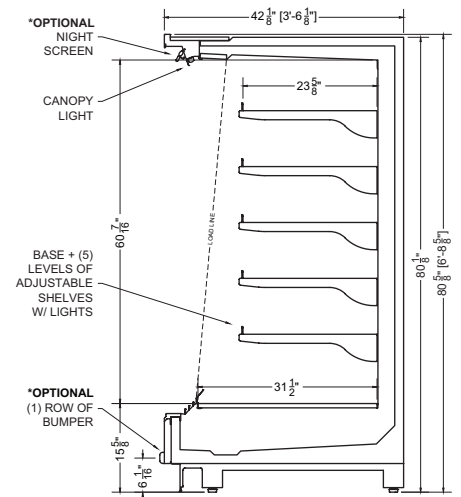

Section View