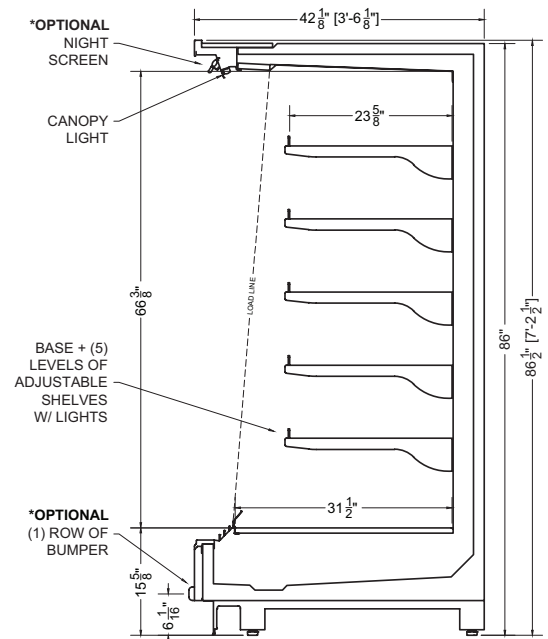

Section View