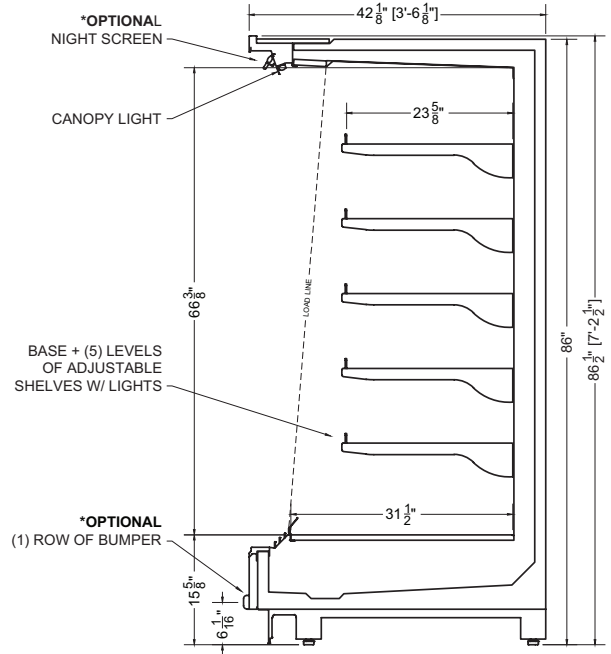

Section View

08.2-MDC-87ADM-R | Shyenne Multideck Merchandiser

QTY	DESCRIPTION	PART NUMBER	VOLTAGE	PHASE	AMPS	TOTAL AMPS
12	45" LED 4000K, 24V	LG-FX-XXX-X	115V	1	0.50	6.00
4	EVAPORATOR FAN	AFXXX	115V	1	0.20	0.80

CIRCUIT#1 (LIGHTS) TOTAL AMPS: 6.00 VOLTAGE: 115/1/60 CONNECTION: HARDWIRED
CIRCUIT#2 (FANS) TOTAL AMPS: 0.80 VOLTAGE: 115/1/60 CONNECTION: HARDWIRED
MODEL: MDC-87ADM APPLICATION: DELI BTUH: 14416 EVAP TEMP: 14°F
DEFOUST: TIME-OFF, 4/45MIN, 50° TEMP TERMINATION PACKOUT VOLUME: 109.68 CUBIC FT.
INTERNAL VOLUME: 142.88 CUBIC FT.