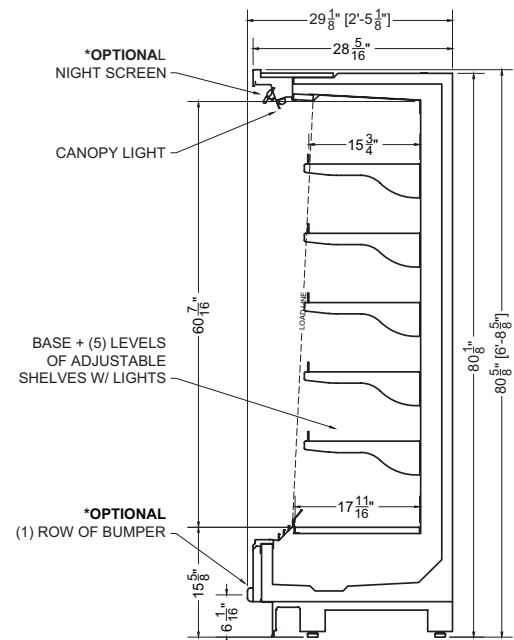

Section View