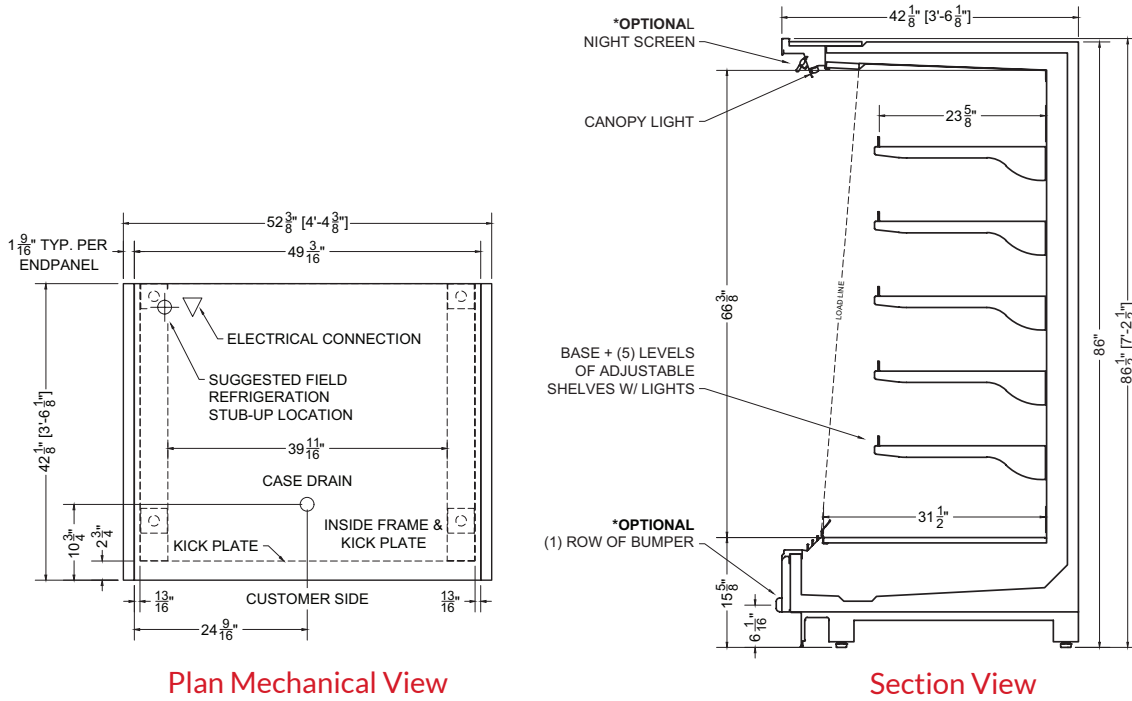

04.1-MDC-87ADM-R | Sheyenne Multideck Merchandiser

QTY	DESCRIPTION	PART NUMBER	VOLTAGE	PHASE	AMPS	TOTAL AMPS
6	45" LED 4000K, 24V	LG-FX-XXX-X	115V	1	0.50	3.00
2	EVAPORATOR FAN	AFXXX	115V	1	0.20	0.40

CIRCUIT#1 (LIGHTS) **TOTAL AMPS:** 3.00 **VOLTAGE:** 115/1/60 **CONNECTION:** HARDWIRED
CIRCUIT#2 (FANS) **TOTAL AMPS:** 0.40 **VOLTAGE:** 115/1/60 **CONNECTION:** HARDWIRED
MODEL: MDC-87ADM **APPLICATION:** DELI **BTUH:** 7208 **EVAP TEMP:** 14°F
DEFROST: TIME-OFF, 4/45MIN, 50° TEMP TERMINATION **PACKOUT VOLUME:** 54.84 CUBIC FT.
INTERNAL VOLUME: 71.44 CUBIC FT.

Plan Mechanical View

Section View

06.2-MDC-87ADM-R | Sheyenne Multideck Merchandiser

QTY	DESCRIPTION	PART NUMBER	VOLTAGE	PHASE	AMPS	TOTAL AMPS
12	34" LED 4000K, 24V	LG-FX-XXX-X	115V	1	0.38	4.50
3	EVAPORATOR FAN	AFXXX	115V	1	0.20	0.60

CIRCUIT#1 (LIGHTS) **TOTAL AMPS:** 4.50 **VOLTAGE:** 115/1/60 **CONNECTION:** HARDWIRED
CIRCUIT#2 (FANS) **TOTAL AMPS:** 0.60 **VOLTAGE:** 115/1/60 **CONNECTION:** HARDWIRED
MODEL: MDC-87ADM **APPLICATION:** DELI **BTUH:** 10812 **EVAP TEMP:** 14°F
DEFROST: TIME-OFF, 4/45MIN, 50° TEMP TERMINATION **PACKOUT VOLUME:** 82.26 CUBIC FT.
INTERNAL VOLUME: 107.16 CUBIC FT.