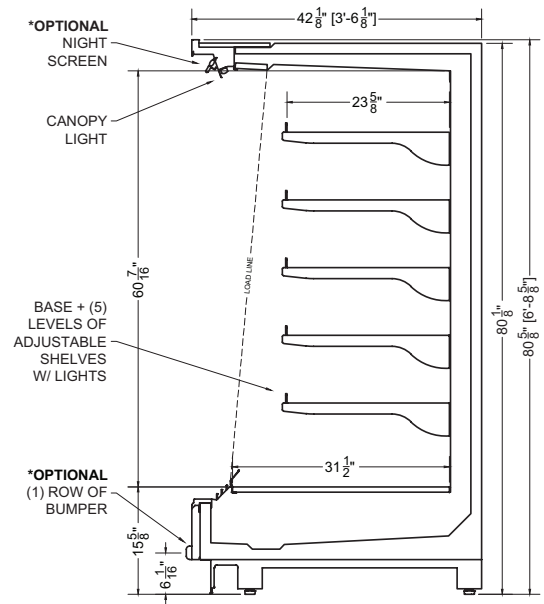

Section View

12.3-MDC-81ADM-R | Sheyenne Multideck Merchandiser

QTY	DESCRIPTION	PART NUMBER	VOLTAGE	PHASE	AMPS	TOTAL AMPS
18	45" LED 4000K, 24V	LG-FX-XXX-X	115V	1	0.50	9.00
6	EVAPORATOR FAN	AFXXX	115V	1	0.20	1.20

CIRCUIT#1 (LIGHTS)   TOTAL AMPS: 9.00   VOLTAGE: 115/1/60   CONNECTION: HARDWIRED
CIRCUIT#2 (FANS)   TOTAL AMPS: 1.20   VOLTAGE: 115/1/60   CONNECTION: HARDWIRED
MODEL: MDC-81ADM   APPLICATION: DELI   BTUH: 20280   EVAP TEMP: 14°F
DEFOUST: TIME-OFF, 4/45MIN, 50° TEMP TERMINATION   PACKOUT VOLUME: 150.03 CUBIC FT.
INTERNAL VOLUME: 195.46 CUBIC FT.