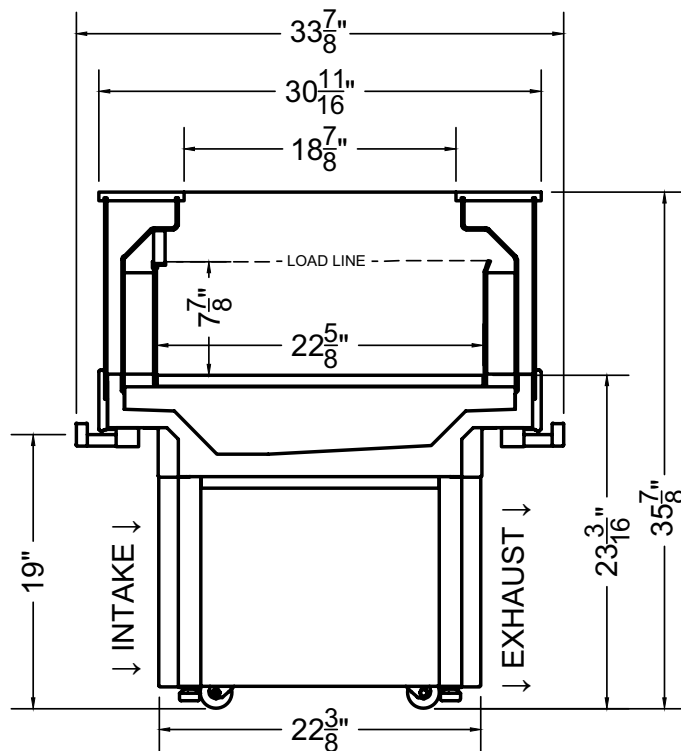

Section View

CATEGORIES

PRODUCT FEATURES

Self-Contained
(Optional)

Low
Energy Fan

R290 (Propane)
(Option)

AVAILABLE LENGTHS

L: 3.3 & 4.1

MODEL SHOWN

03.3-SAR-36ANM-S

For available configurations, contact your
Southern CaseArts representative.