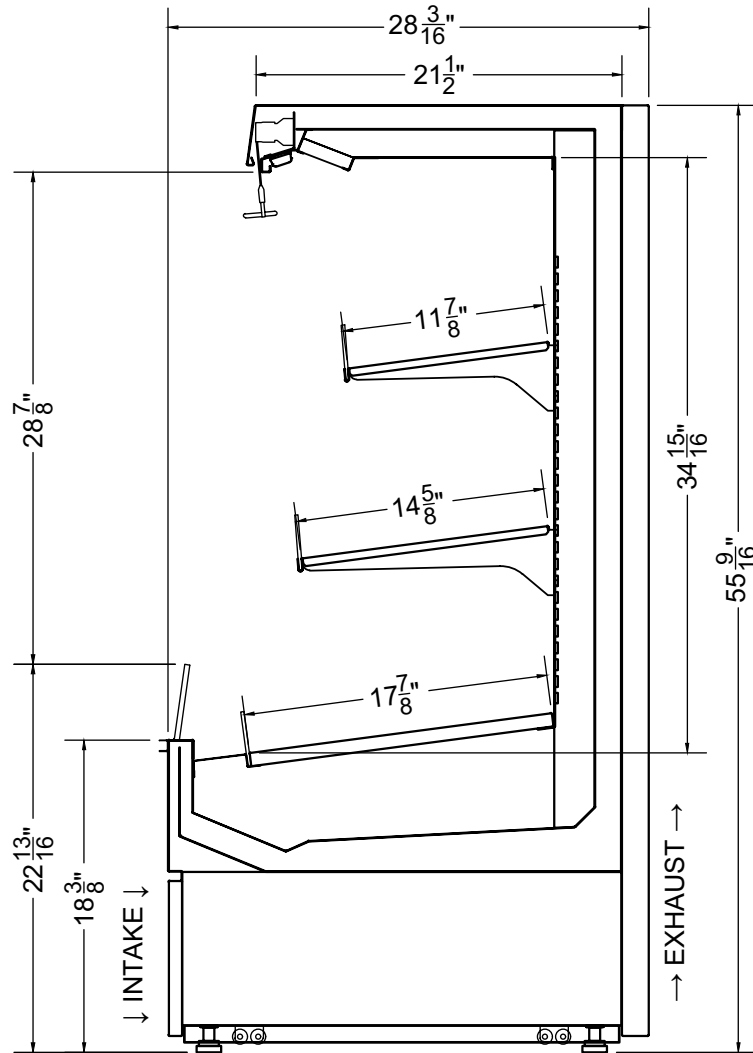

Spot Merchandiser

Section View