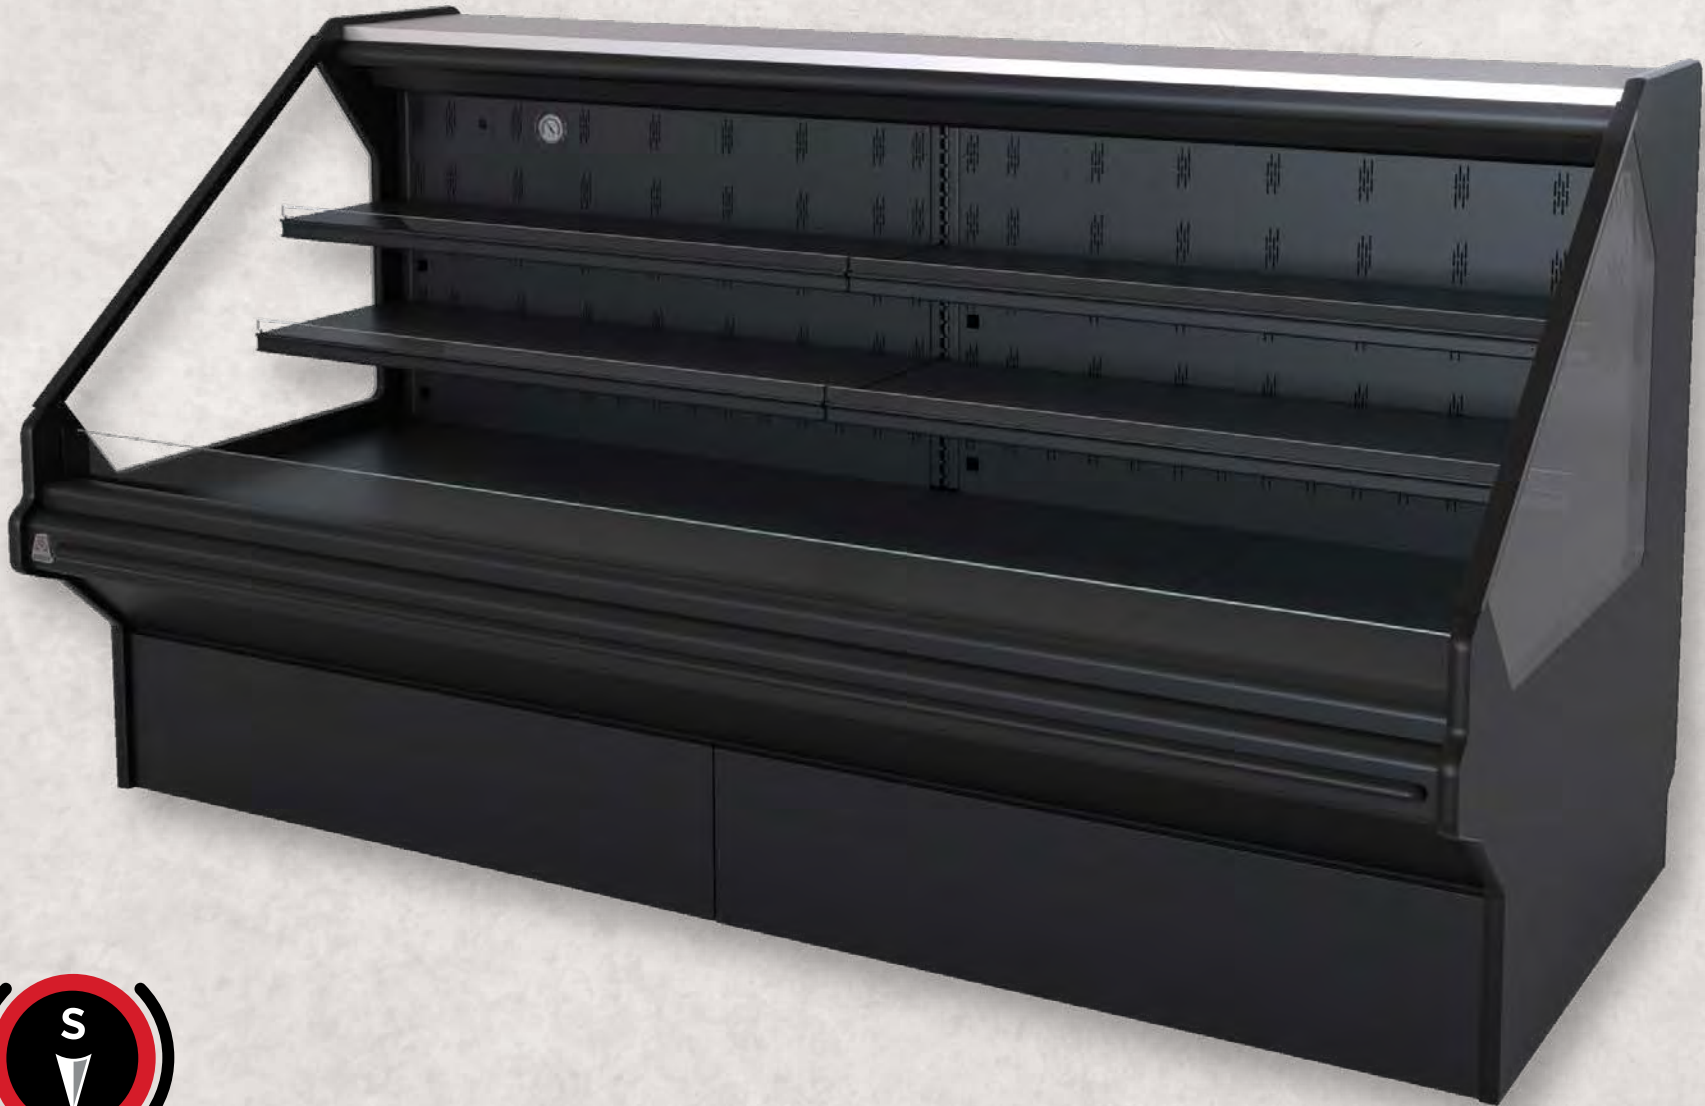

Allegheny | 08.0-ODC-03S-R
Multideck | Cold