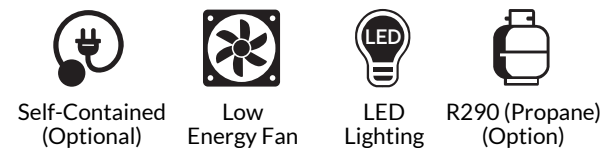

AVAILABLE LENGTHS

L: 4.1, 6.2, 8.2 & 12.3

MODEL SHOWN

06.2-MDD-79TNC-S

For available configurations, contact your Southern CaseArts representative.