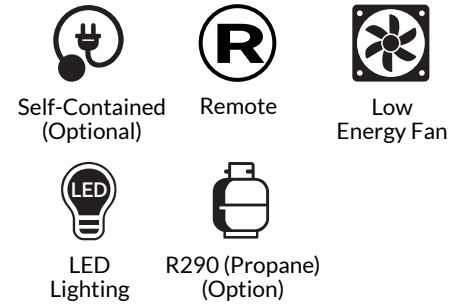

CATEGORIES

PRODUCT FEATURES

AVAILABLE LENGTHS

L: 5.1, 7.7, 10.2 & 12.8

MODEL SHOWN

07.7-MDD-79TN-R

For available configurations, contact your Southern CaseArts representative.