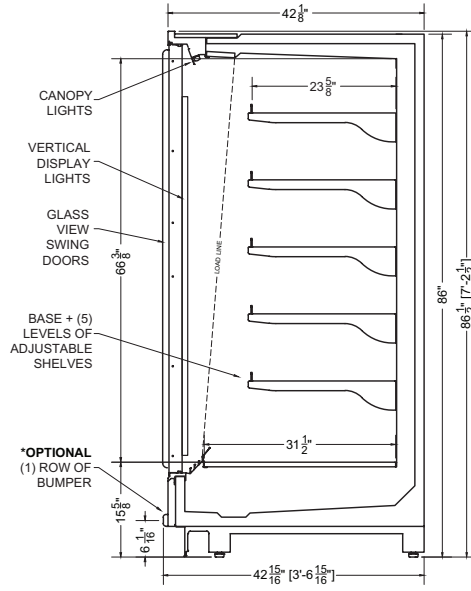

DEFROST: TIME-OFF, 4/45MIN, 50° TEMP TERMINATION

PACKOUT VOLUME: 54.84 CUBIC FT.

INTERNAL VOLUME: 67.16 CUBIC FT.

Plan Mechanical View

Section View

06.2-MDD-87ADM-R | Platte Multideck Merchandiser with Doors (3)