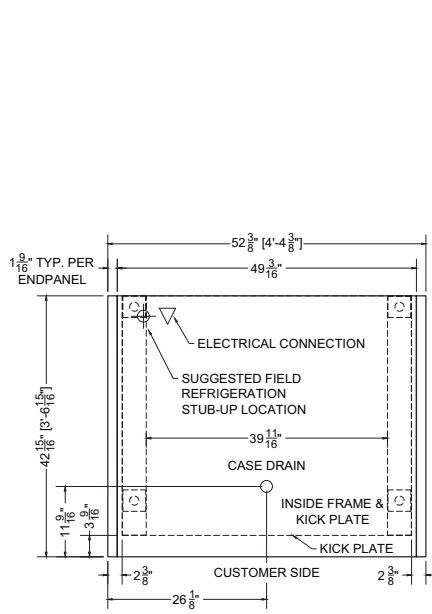

Plan Mechanical View