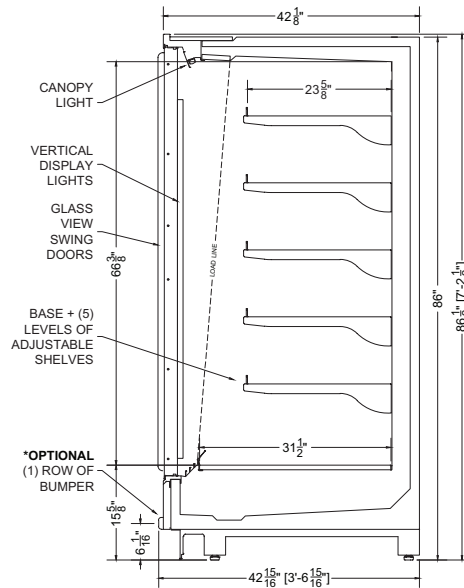

Section View