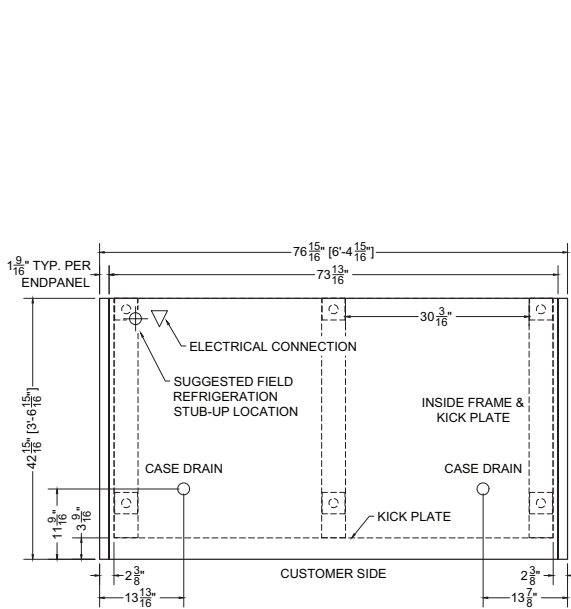

06.2-MDD-87ADM-R | Platte Multideck Merchandiser with Doors (3)

QTY	DESCRIPTION	PART NUMBER	VOLTAGE	PHASE	AMPS	TOTAL AMPS
2	33" LED 4000K, 24V	LG-FX-XXX-X	115V	1	0.38	0.75
4	59" LED 4000K, 24V	LG-FX-XXX-X	115V	1	0.67	2.67
3	EVAPORATOR FAN	AFXXX	115V	1	0.20	0.60
1	DEFROST HEATERS	---	115V	1	3.48	3.48

CIRCUIT#1 (LIGHTS) TOTAL AMPS: 3.42 VOLTAGE: 115/1/60 CONNECTION: HARDWIRED
CIRCUIT#2 (FANS) TOTAL AMPS: 0.60 VOLTAGE: 115/1/60 CONNECTION: HARDWIRED
CIRCUIT#3 (DEFROST) TOTAL AMPS: 3.48 VOLTAGE: 115/1/60 CONNECTION: HARDWIRED
MODEL: MDD-87ADM APPLICATION: DELI BTUH: 4862 EVAP TEMP: 14°F
DEFROST: TIME-OFF, 4/45MIN, 50° TEMP TERMINATION PACKOUT VOLUME: 82.26 CUBIC FT.
INTERNAL VOLUME: 100.75 CUBIC FT.

Plan Mechanical View